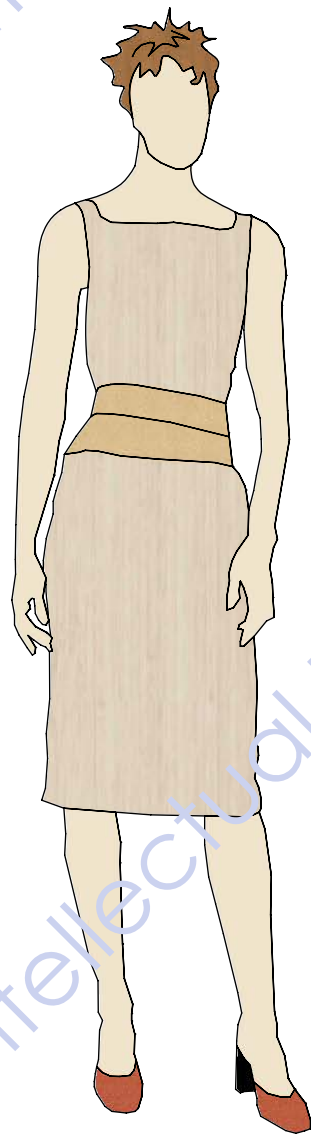

WITH TRIANGLE BLINDS

Back

OPEN, NO BLINDS

DISPLAY IS (3) SIDES
CONTAINS (18) SAMPLES

DISPLAY IS TEXTURE BLACK

SAMPLES ARE
10" TALL X 15" WIDE
X 1" THICK

BIG 1" CHANNELS

BIG 1" CHANNELS