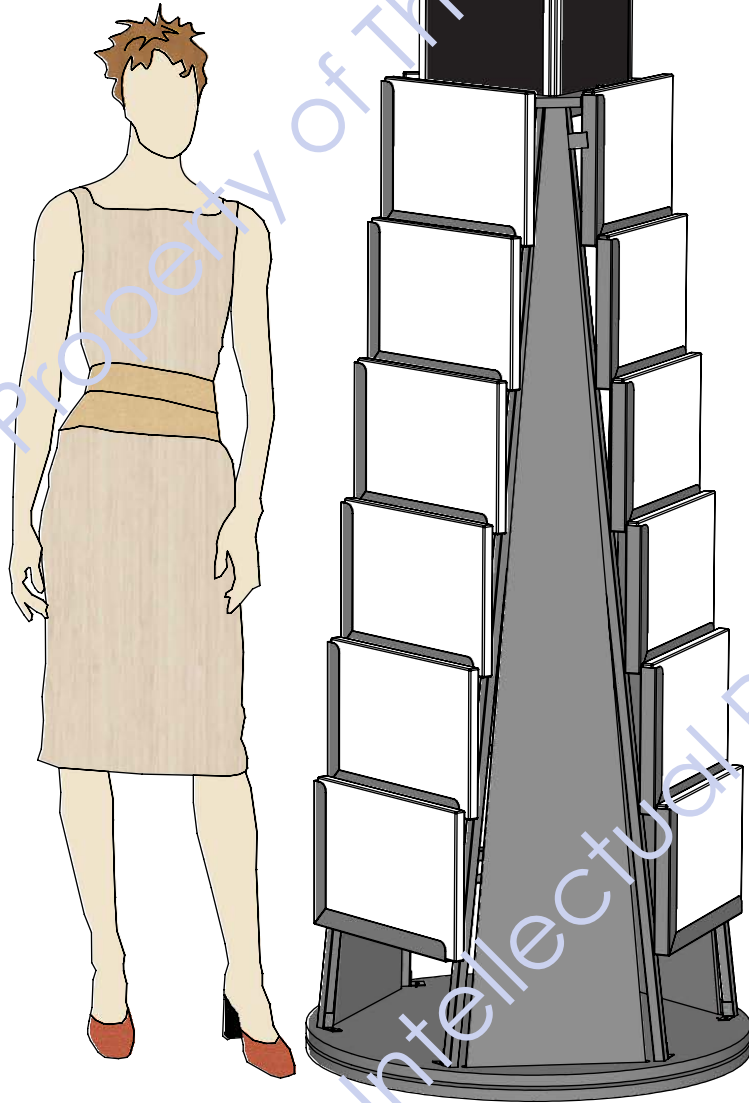

WITH TRIANGLE BLINDS

Back

OPEN, NO BLINDS

DISPLAY IS (3) SIDES
CONTAINS (18) SAMPLES

DISPLAY IS TEXTURE BLACK

SAMPLES ARE
10" TALL X 15" WIDE
X 1" THICK

BIG 1" CHANNELS

BIG 1" CHANNELS