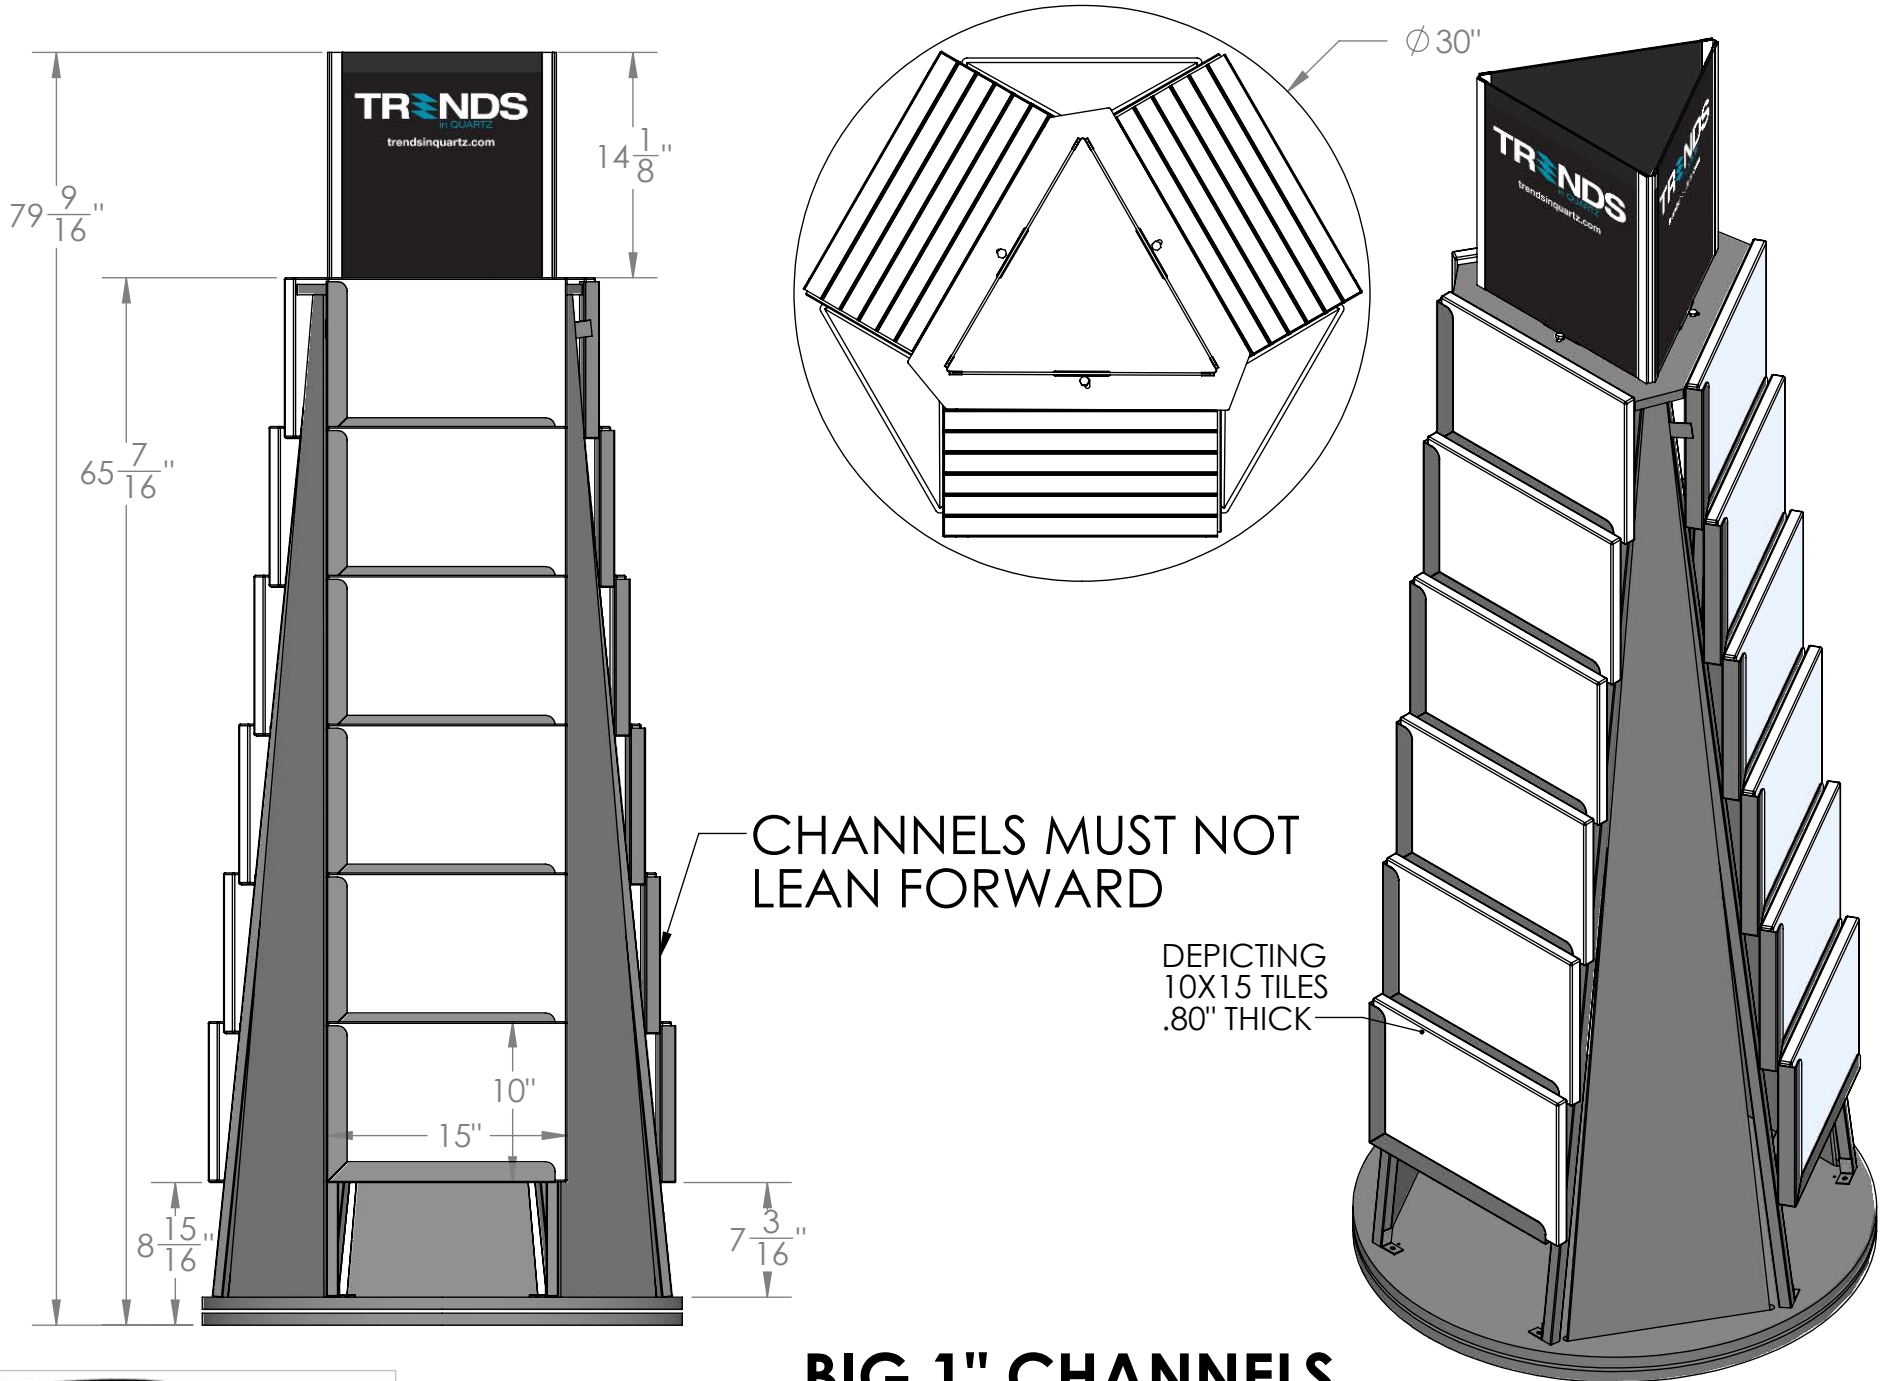

WITH TRIANGLE BLINDS

Back

OPEN, NO BLINDS

DISPLAY IS (3) SIDES
CONTAINS (18) SAMPLES

DISPLAY IS TEXTURE BLACK

SAMPLES ARE
10" TALL X 15" WIDE
X 1" THICK

BIG 1" CHANNELS

BIG 1" CHANNELS