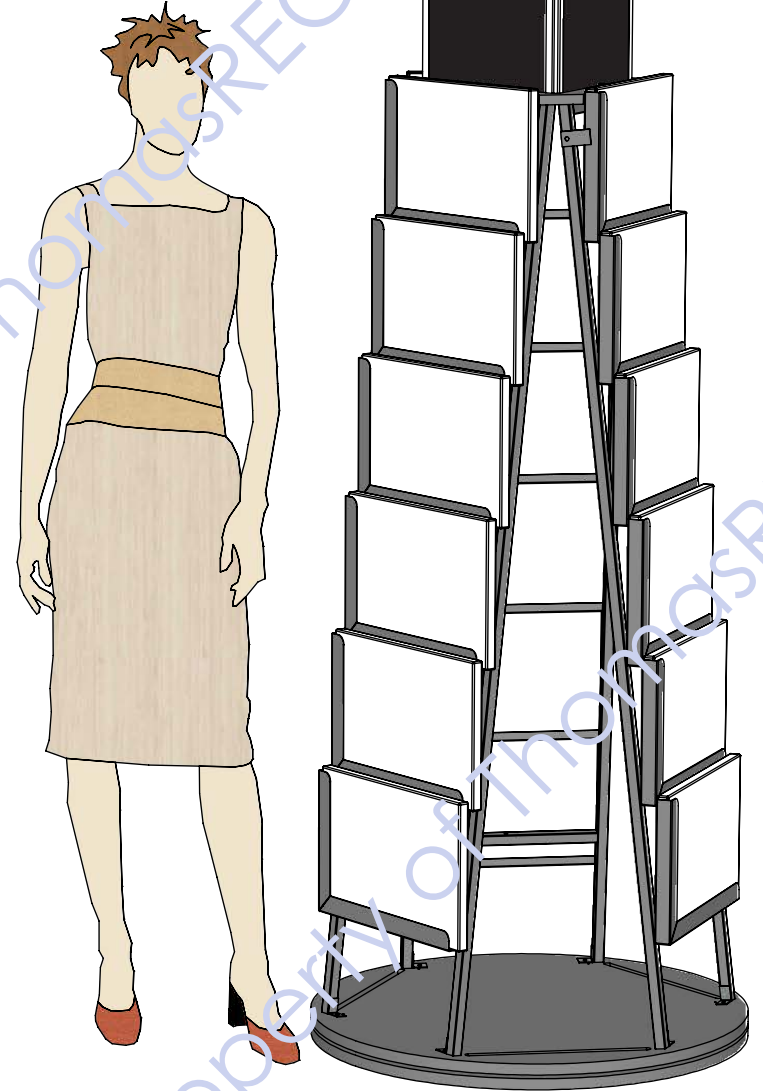

WITH TRIANGLE BLINDS

Back

OPEN, NO BLINDS

DISPLAY IS (3) SIDES
CONTAINS (18) SAMPLES

DISPLAY IS TEXTURE BLACK

SAMPLES ARE
10" TALL X 15" WIDE
X 1" THICK

BIG 1" CHANNELS

BIG 1" CHANNELS