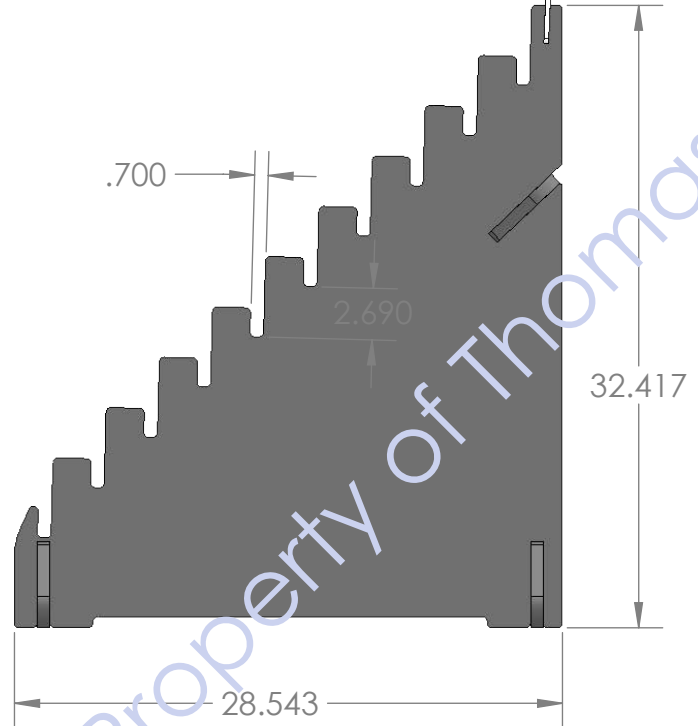

Back

SAMPLE IS
14" X 24
X .65" THICK

TBD.

10.000

TBD.

11.280

1.500

.700

2.690

32.417

28.543

TBD.