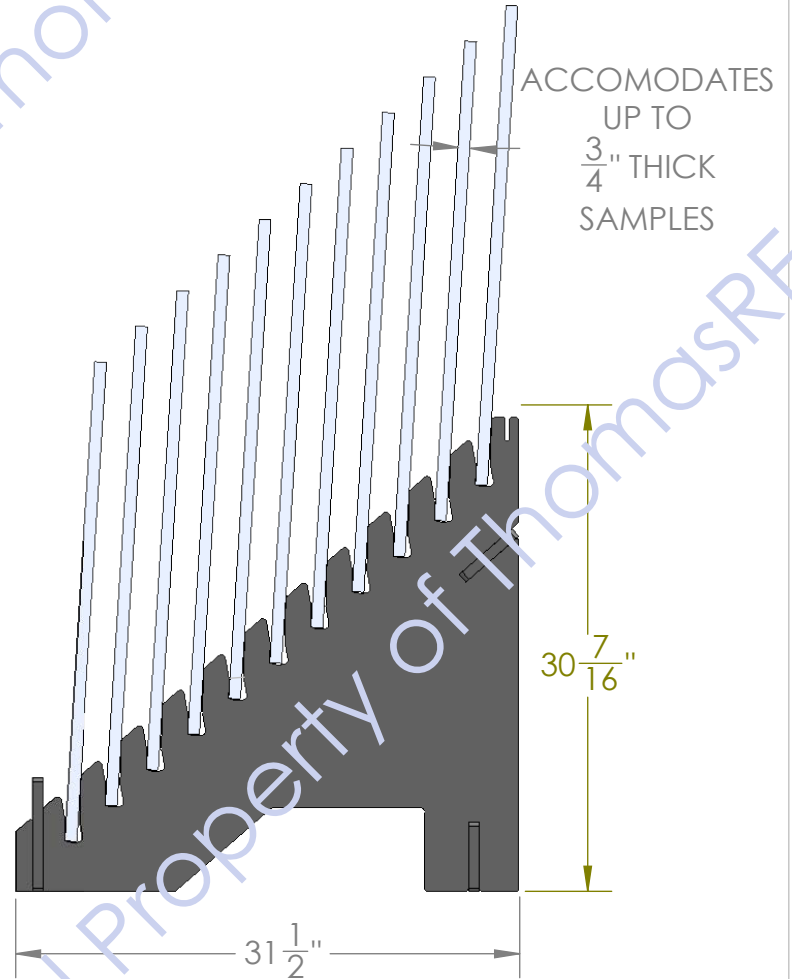

Back

"SLIP TOGETHER"
ASSEMBLY
(NO TOOLS
REQUIRED)

GRAPHIC
T.B.D.

"SLIP TOGETHER"
ASSEMBLY
(NO TOOLS
REQUIRED)

5/8" THICK BLACK MDF
WITH BLACK PAINTED
EDGES

7/8"
SLOT
SIZE

ACCOMODATES
UP TO
3/4" THICK
SAMPLES

"HOURLASS" SLOTS
ALLOW CUSTOMER TO "FLIP" SAMPLES
FOR VIEWING.

Intellectual Property of ThomasRECOM

LITHO ON FRONT T.B.D.