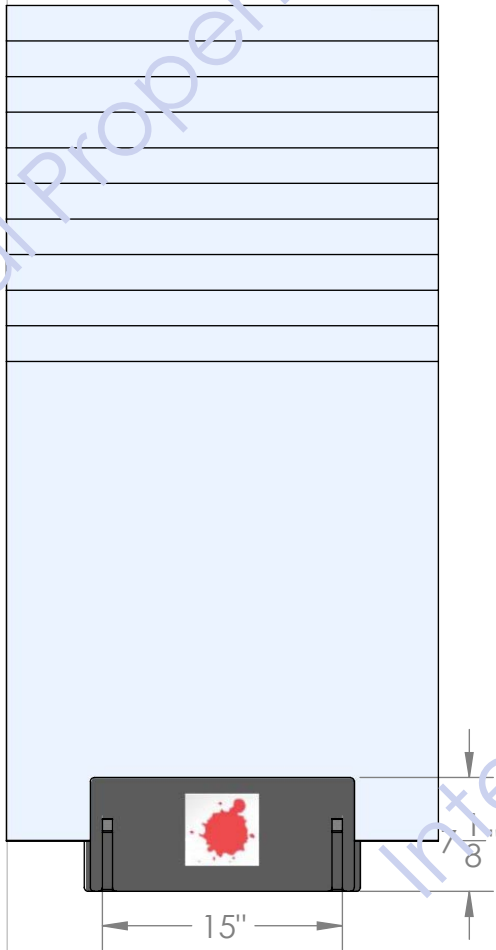

Back

"SLIP TOGETHER"
ASSEMBLY
(NO TOOLS
REQUIRED)

GRAPHIC
T.B.D.

"SLIP TOGETHER"
ASSEMBLY
(NO TOOLS
REQUIRED)

5/8" THICK BLACK MDF
WITH BLACK PAINTED
EDGES

7/8"
SLOT
SIZE

ACCOMODATES
UP TO
3/4" THICK
SAMPLES

"HOURLASS" SLOTS
ALLOW CUSTOMER TO "FLIP" SAMPLES
FOR VIEWING.

Intellectual Property of ThomasRECOM

LITHO ON FRONT T.B.D.