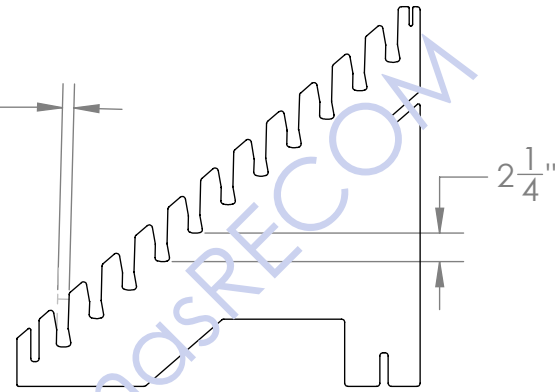

Back

"SLIP TOGETHER"
ASSEMBLY
(NO TOOLS
REQUIRED)

GRAPHIC
T.B.D.

"SLIP TOGETHER"
ASSEMBLY
(NO TOOLS
REQUIRED)

5/8" THICK BLACK MDF
WITH BLACK PAINTED
EDGES

7/8"
SLOT
SIZE

ACCOMODATES
UP TO
3/4" THICK
SAMPLES

"HOURLASS" SLOTS
ALLOW CUSTOMER TO "FLIP" SAMPLES
FOR VIEWING.

Intellectual Property of ThomasRECOM

LITHO ON FRONT T.B.D.