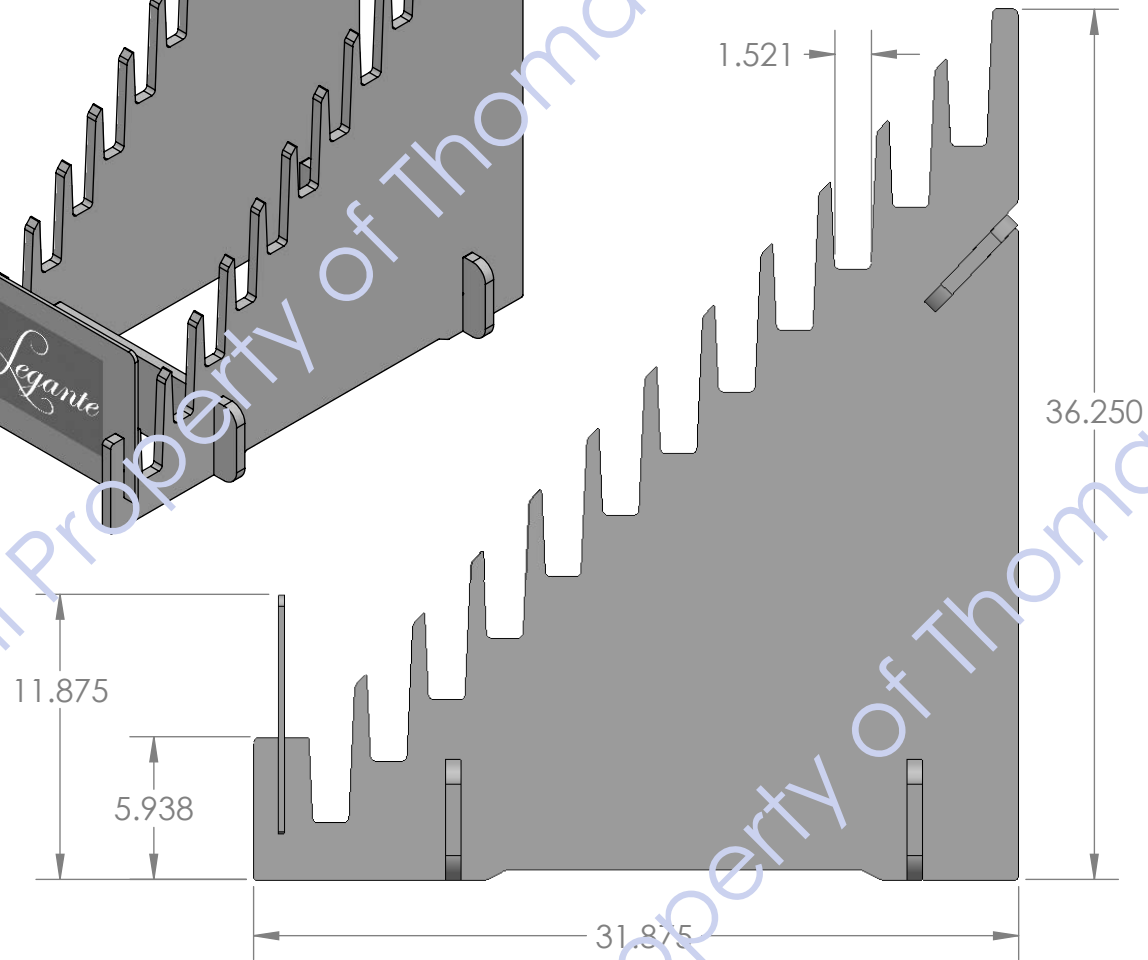

12 SLOTS THAT ARE 1-1/2"

Back

5.000

9.500

SIGN IS OPTIONAL

OPTIONAL FOOTER SIGN HAS GRAPHIC ON BOTH SIDES

SIGN IS  
OPTIONAL

SIGN IS OPTIONAL