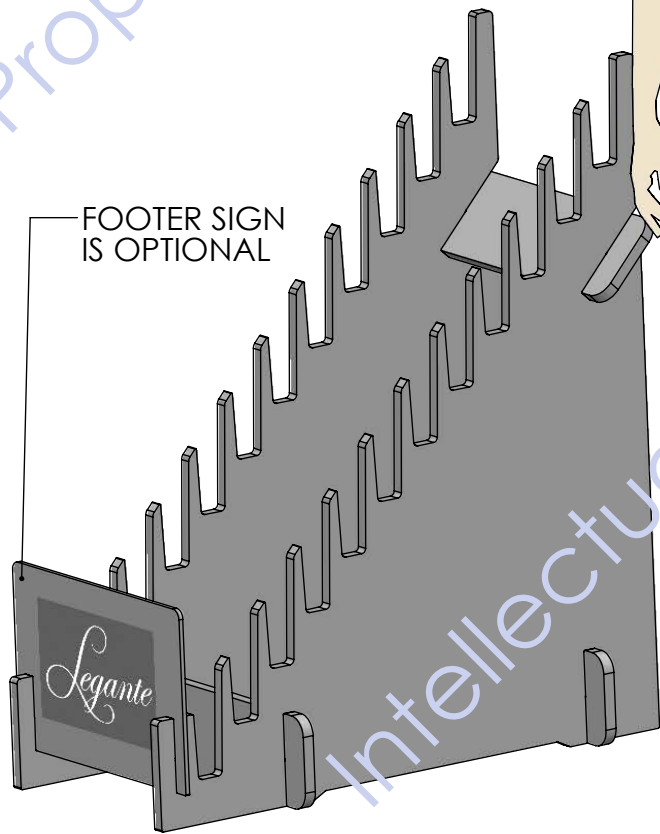

12 SLOTS THAT ARE 1-1/2"

Back

5.000

9.500

SIGN IS OPTIONAL

OPTIONAL FOOTER SIGN HAS GRAPHIC ON BOTH SIDES

SIGN IS  
OPTIONAL

SIGN IS OPTIONAL