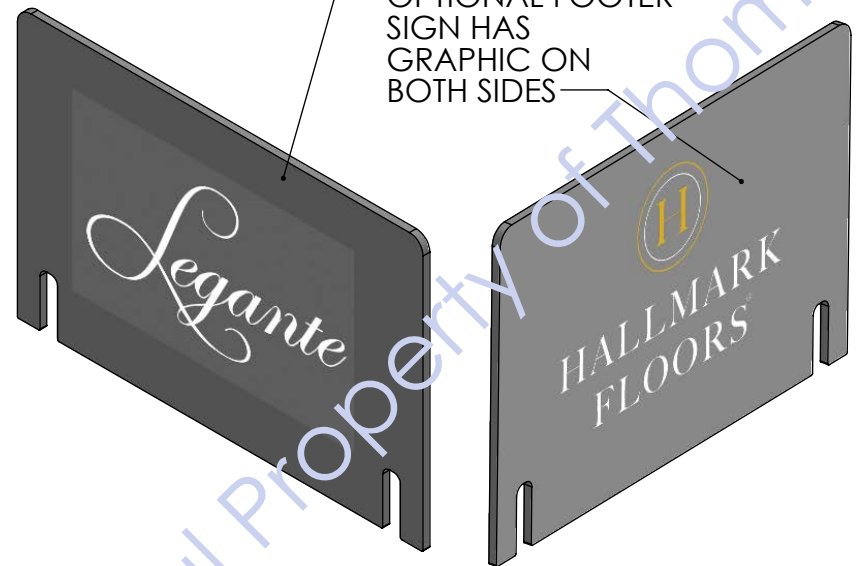

12 SLOTS THAT ARE 1-1/2"

Back

5.000

9.500

SIGN IS OPTIONAL

OPTIONAL FOOTER SIGN HAS GRAPHIC ON BOTH SIDES

SIGN IS  
OPTIONAL

SIGN IS OPTIONAL