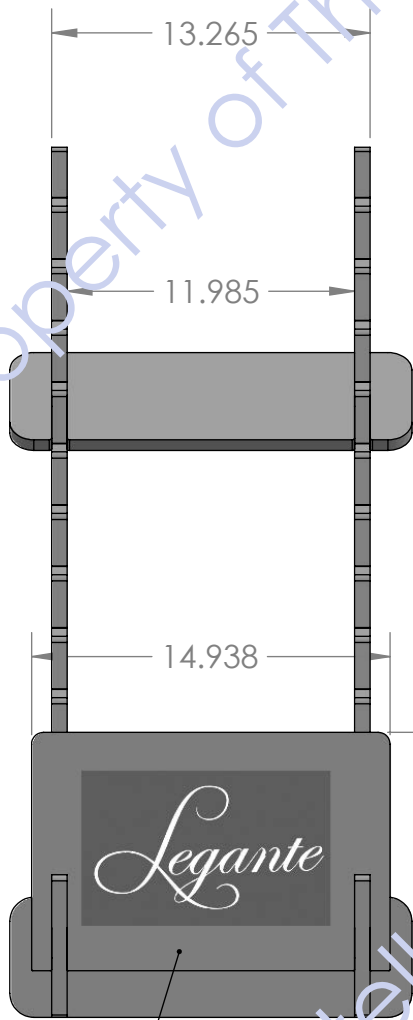

12 SLOTS THAT ARE 1-1/2"

Back

5.000

9.500

SIGN IS OPTIONAL

OPTIONAL FOOTER SIGN HAS GRAPHIC ON BOTH SIDES

SIGN IS  
OPTIONAL

SIGN IS OPTIONAL