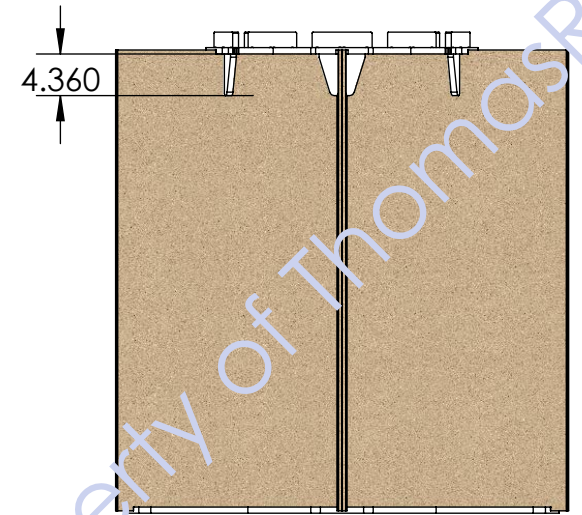

24x48x3/8" THICK SAMPLES

MDF 5/8" THICK WHITE

$\phi 50.000$

Intellectual Property of ThomasRECOM