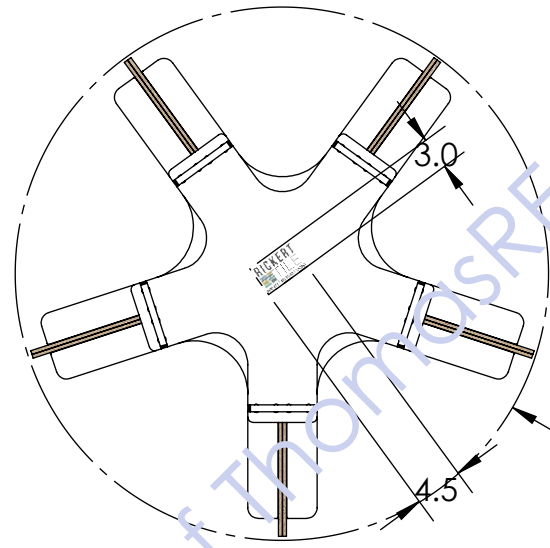

24x48x3/8" THICK SAMPLES

MDF 5/8" THICK WHITE

$\phi 50.000$

Intellectual Property of ThomasRECOM