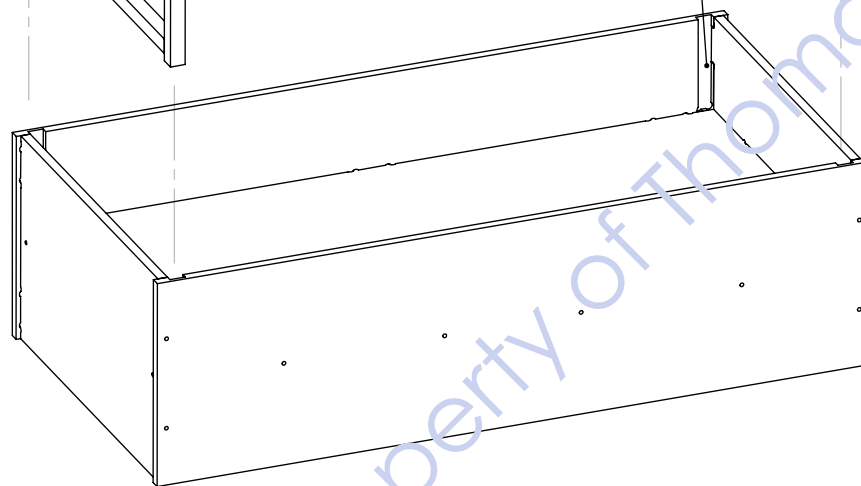

EASY ASSEMBLY

PLASTIC TIPS

ALL 1" SQUARE TUBING

UPSIDE DOWN VIEW

GROOVES PROVIDED FOR LEGS TO SLIDE INTO

UPSIDE DOWN VIEW