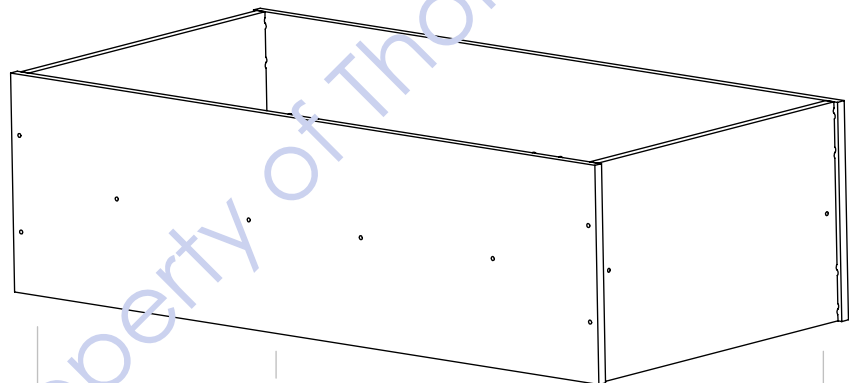

EASY ASSEMBLY

PLASTIC TIPS

ALL 1" SQUARE TUBING

UPSIDE DOWN VIEW

GROOVES PROVIDED FOR LEGS TO SLIDE INTO

UPSIDE DOWN VIEW