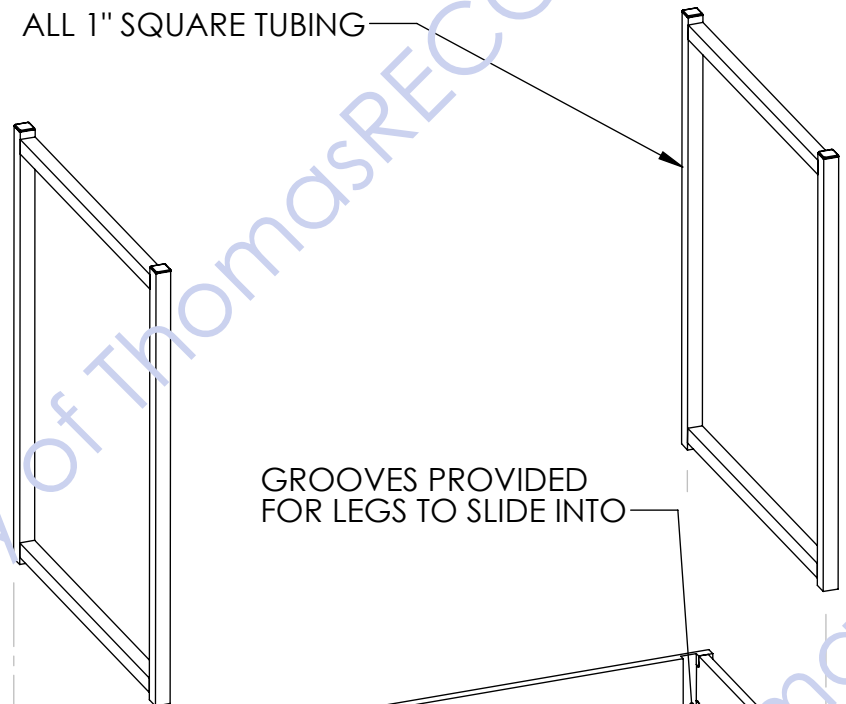

EASY ASSEMBLY

PLASTIC TIPS

ALL 1" SQUARE TUBING

UPSIDE DOWN VIEW

GROOVES PROVIDED FOR LEGS TO SLIDE INTO

UPSIDE DOWN VIEW