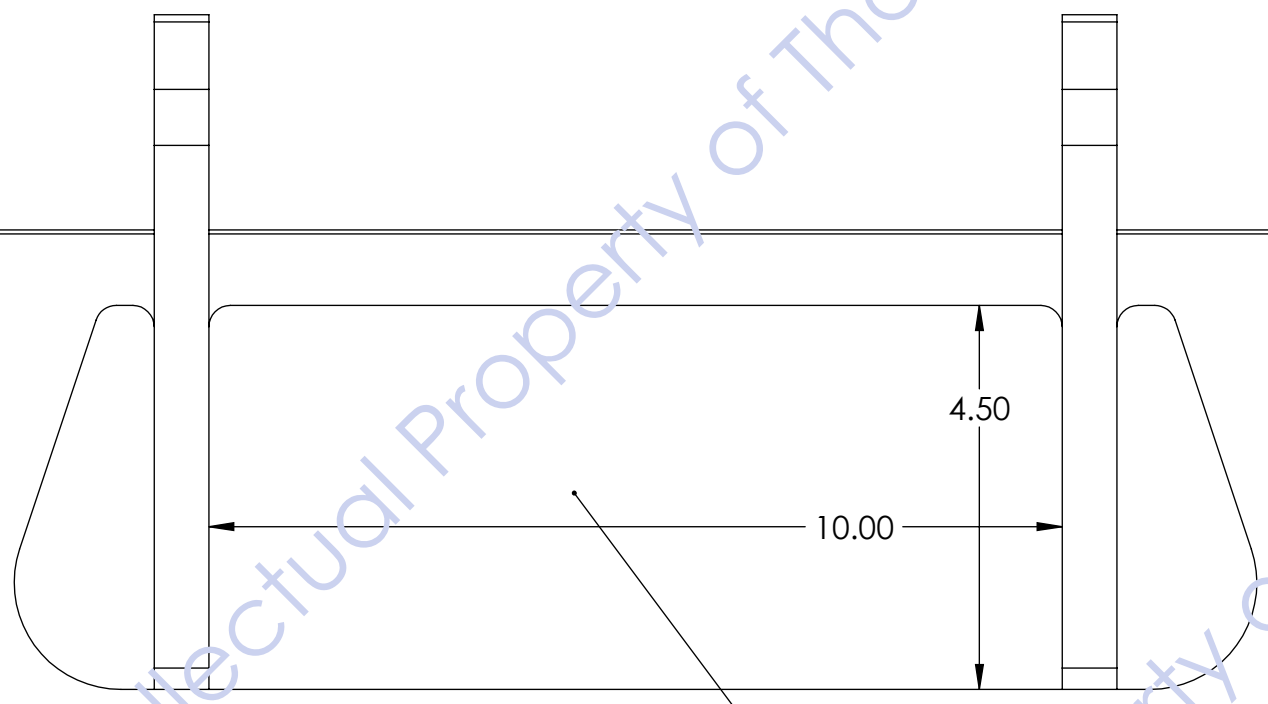

"SLIP TOGETHER"  
ASSEMBLY  
(NO TOOLS  
REQUIRED)

"SLIP TOGETHER"  
ASSEMBLY  
(NO TOOLS  
REQUIRED)

5/8" THICK BLACK MDF  
WITH BLACK PAINTED  
EDGES

.90  
SLOT  
SIZE

2.31

ACCOMODATES  
UP TO  
.75 THICK  
SAMPLES

36.33

26.00

Intellectual Property of ThomasRECOM

AREA AVAILABLE FOR GRAPHICS

"HOURLASS" SLOTS  
ALLOW CUSTOMER TO "FLIP" SAMPLES  
FOR VIEWING.

.91