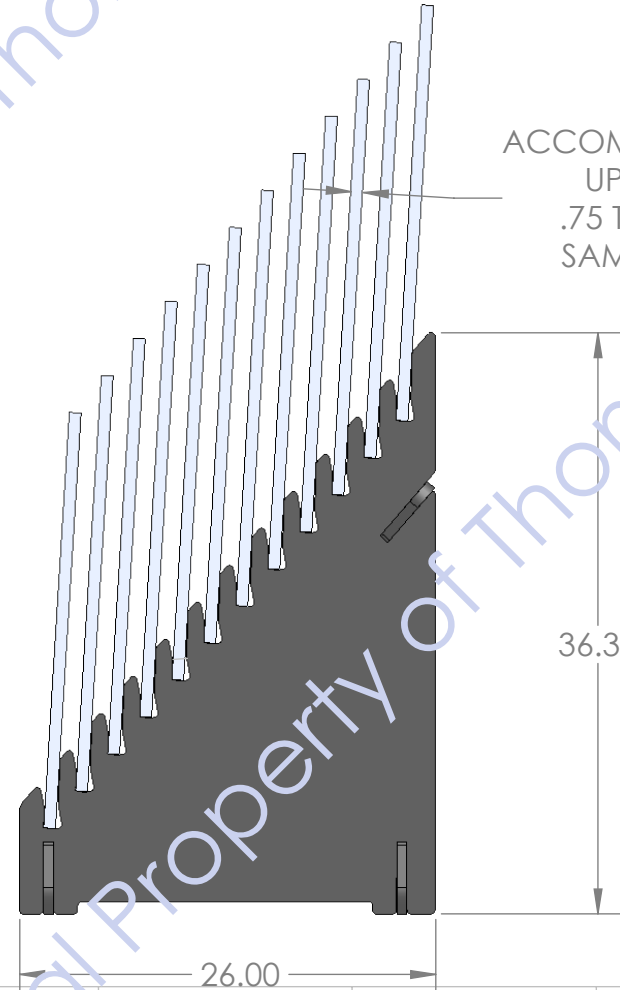

"SLIP TOGETHER"  
ASSEMBLY  
(NO TOOLS  
REQUIRED)

"SLIP TOGETHER"  
ASSEMBLY  
(NO TOOLS  
REQUIRED)

5/8" THICK BLACK MDF  
WITH BLACK PAINTED  
EDGES

.90  
SLOT  
SIZE

2.31

ACCOMODATES  
UP TO  
.75 THICK  
SAMPLES

36.33

26.00

Intellectual Property of ThomasRECOM

AREA AVAILABLE FOR GRAPHICS

"HOURLASS" SLOTS  
ALLOW CUSTOMER TO "FLIP" SAMPLES  
FOR VIEWING.

.91