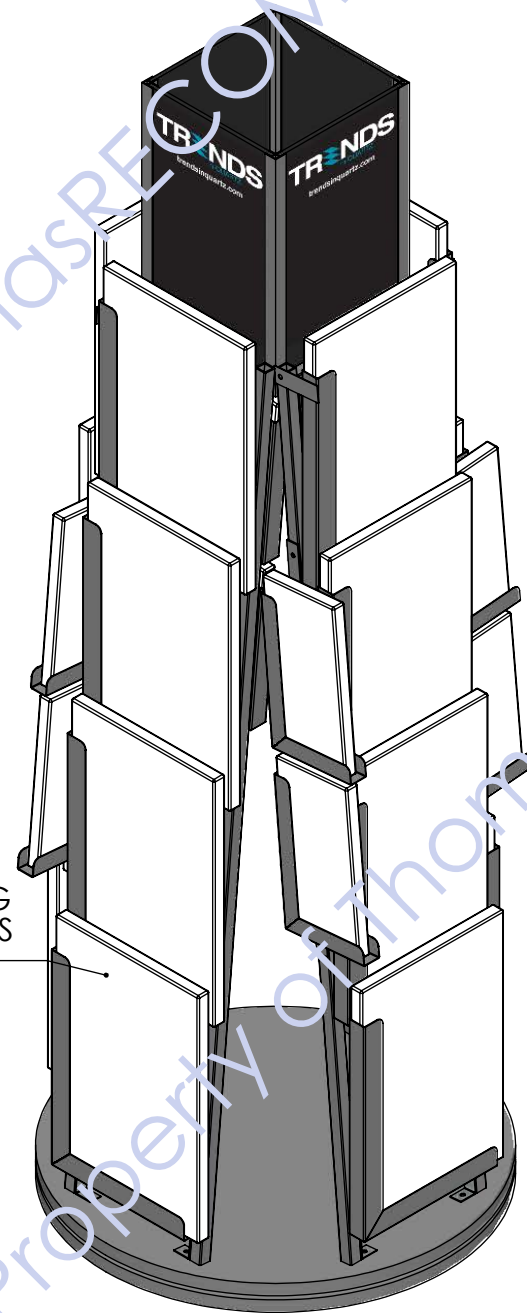

DISPLAY IS (4) SIDES
CONTAINS (16) SAMPLES: 10x15
&
(8) SAMPLES: 5X10

DISPLAY IS TEXTURE BLACK

Back

(16) SAMPLES @
10" WIDE X 15" TALL
X .8" THICK

(8) SAMPLES @
5" WIDE X 10" TALL

ROUNDED CORNERS
ON SHEETMETAL

$\phi 23 \frac{3}{4}$ "

BIG 1" CHANNELS

CHANNELS MUST NOT LEAN FORWARD

DEPICTING 10X15 TILES .80" THICK

BIG 1" CHANNELS

BOLTS ON

1/8" BLACK PVC