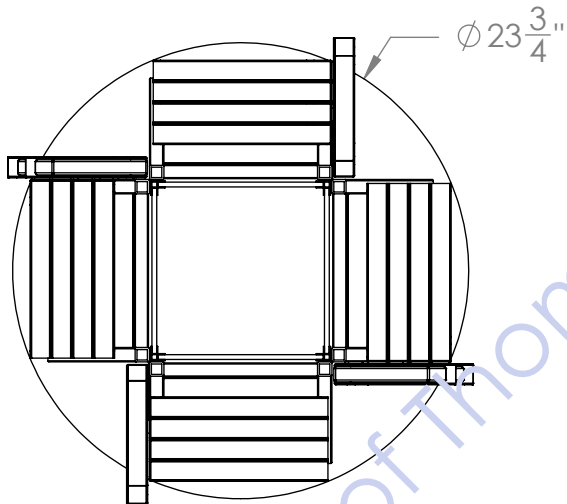

DISPLAY IS (4) SIDES
CONTAINS (16) SAMPLES: 10x15
&
(8) SAMPLES: 5X10

DISPLAY IS TEXTURE BLACK

Back

(16) SAMPLES @
10" WIDE X 15" TALL
X .8" THICK

(8) SAMPLES @
5" WIDE X 10" TALL

ROUNDED CORNERS
ON SHEETMETAL

$\phi 23 \frac{3}{4}$ "

BIG 1" CHANNELS

CHANNELS MUST NOT LEAN FORWARD

DEPICTING 10X15 TILES .80" THICK

BIG 1" CHANNELS

BOLTS ON

1/8" BLACK PVC