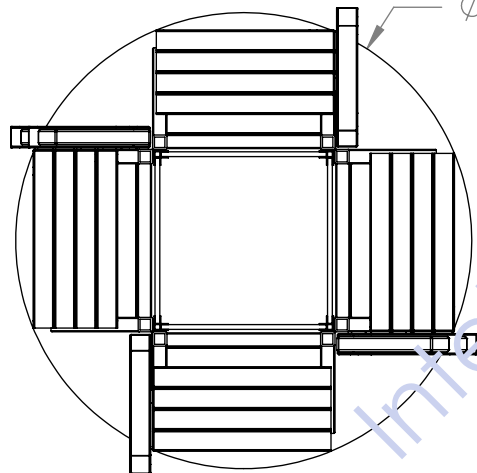

DISPLAY IS (4) SIDES
CONTAINS (16) SAMPLES: 10x15
&
(8) SAMPLES: 5X10

DISPLAY IS TEXTURE BLACK

Back

(16) SAMPLES @
10" WIDE X 15" TALL
X .8" THICK

(8) SAMPLES @
5" WIDE X 10" TALL

ROUNDED CORNERS
ON SHEETMETAL

$\phi 23 \frac{3}{4}$ "

BIG 1" CHANNELS

CHANNELS MUST NOT LEAN FORWARD

DEPICTING 10X15 TILES .80" THICK

BIG 1" CHANNELS

BOLTS ON

1/8" BLACK PVC