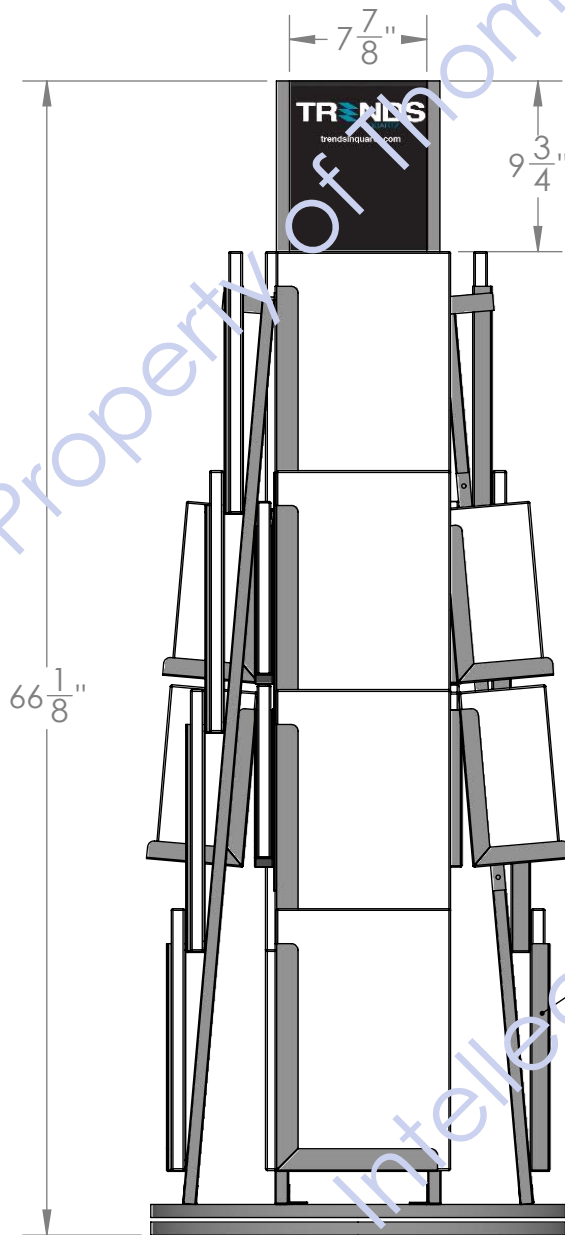

DISPLAY IS (4) SIDES
CONTAINS (16) SAMPLES: 10x15
&
(8) SAMPLES: 5X10

DISPLAY IS TEXTURE BLACK

Back

(16) SAMPLES @
10" WIDE X 15" TALL
X .8" THICK

(8) SAMPLES @
5" WIDE X 10" TALL

ROUNDED CORNERS
ON SHEETMETAL

$\phi 23 \frac{3}{4}$ "

BIG 1" CHANNELS

CHANNELS MUST NOT LEAN FORWARD

DEPICTING 10X15 TILES .80" THICK

BIG 1" CHANNELS

BOLTS ON

1/8" BLACK PVC