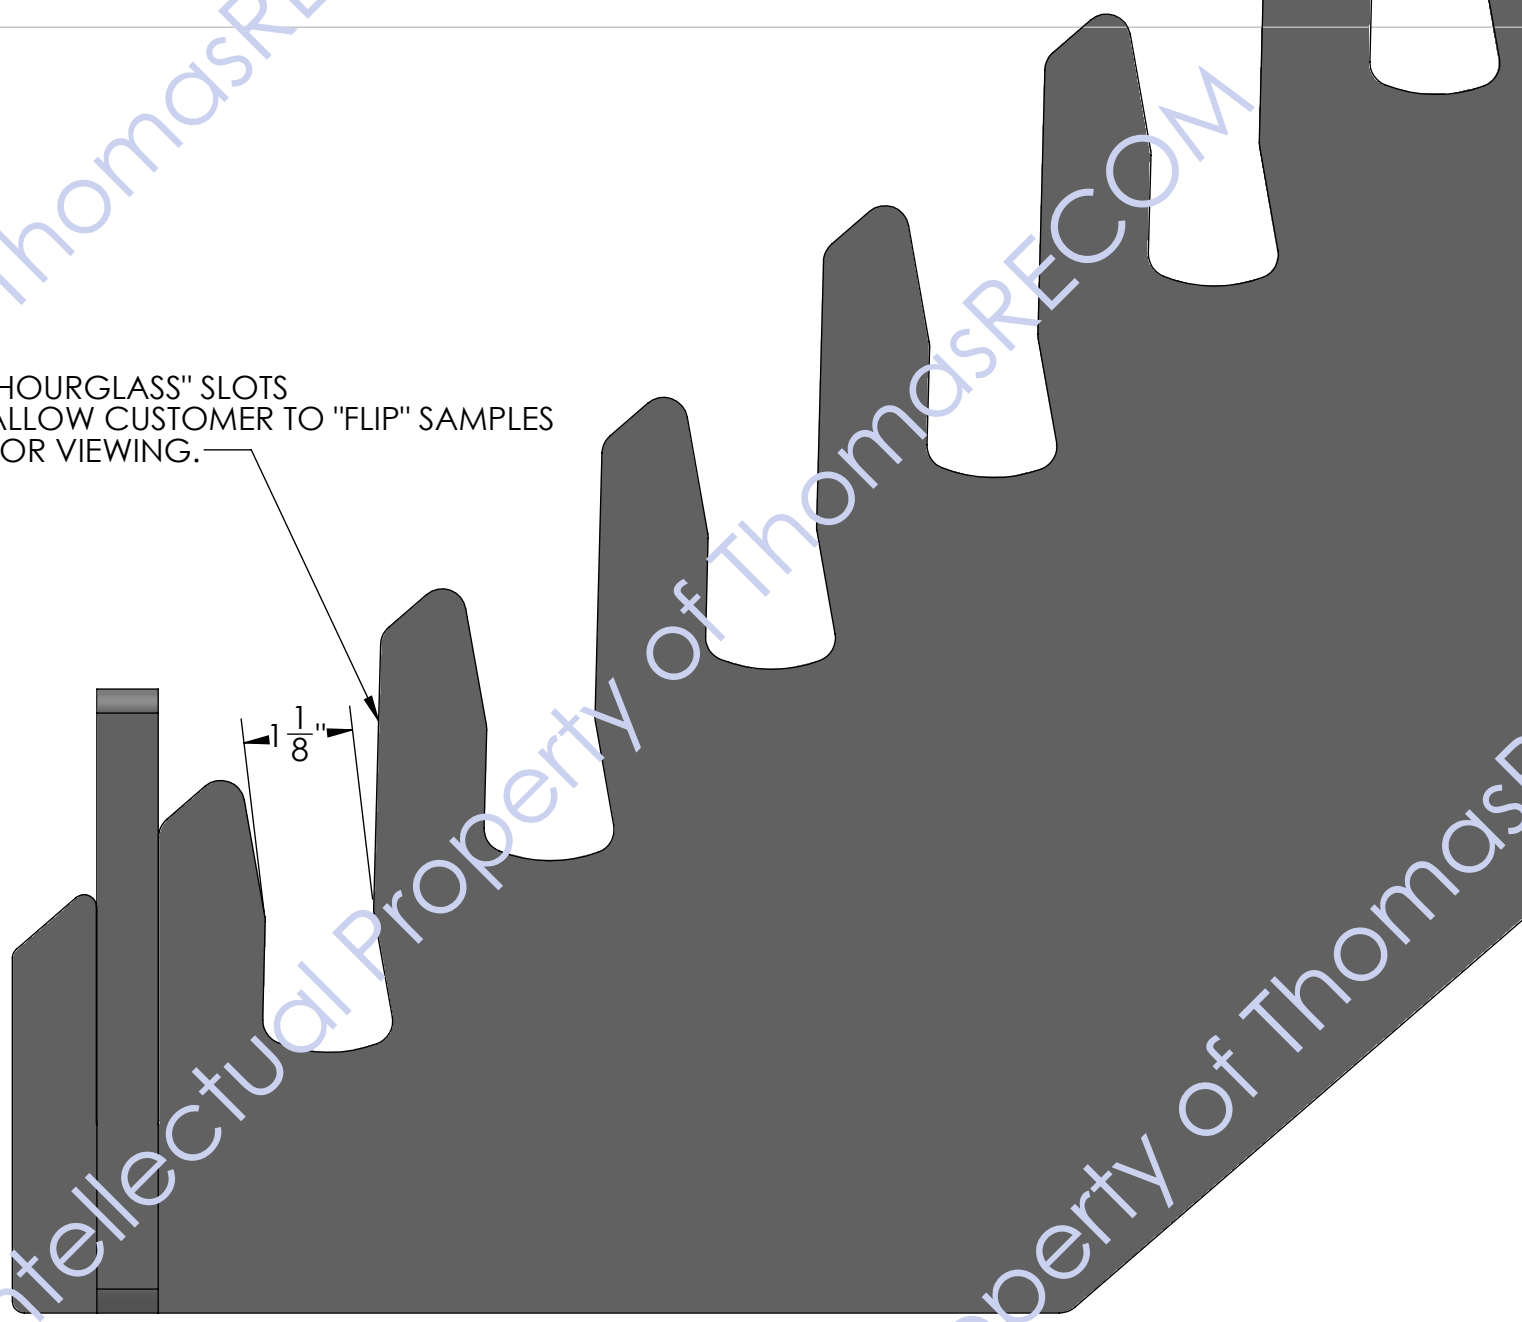

"SLIP TOGETHER"
ASSEMBLY
(NO TOOLS
REQUIRED)

GRAPHIC
T.B.D.

5/8" THICK BLACK MDF
WITH BLACK PAINTED
EDGES

"HOURLASS" SLOTS
ALLOW CUSTOMER TO "FLIP" SAMPLES
FOR VIEWING.

1 1/8"

LITHO ON FRONT T.B.D.