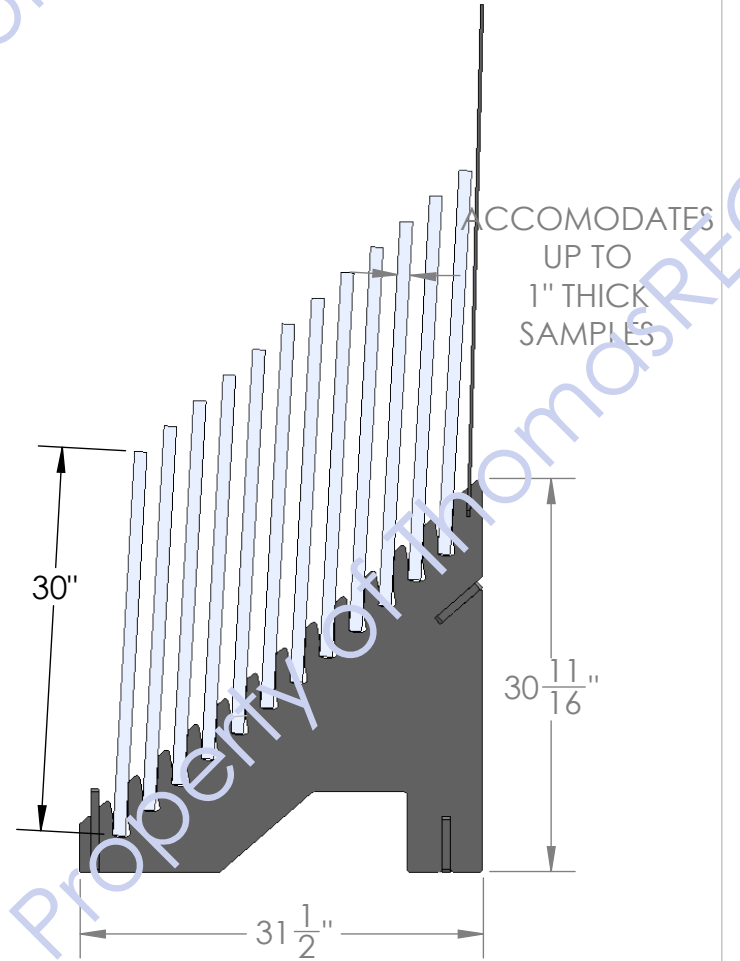

"SLIP TOGETHER"
ASSEMBLY
(NO TOOLS
REQUIRED)

GRAPHIC
T.B.D.

5/8" THICK BLACK MDF
WITH BLACK PAINTED
EDGES

"HOURLASS" SLOTS
ALLOW CUSTOMER TO "FLIP" SAMPLES
FOR VIEWING.

1 1/8"

LITHO ON FRONT T.B.D.