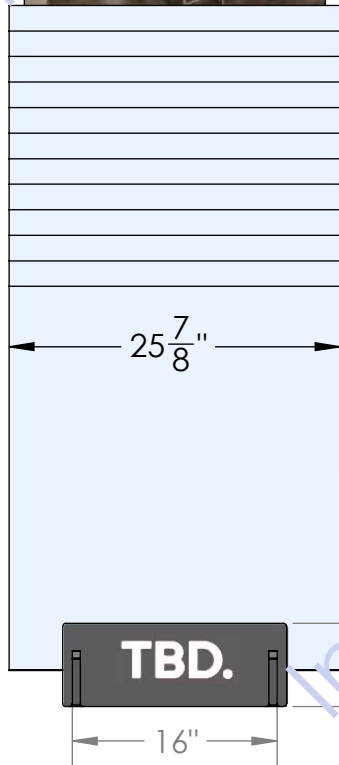

"SLIP TOGETHER"
ASSEMBLY
(NO TOOLS
REQUIRED)

GRAPHIC
T.B.D.

5/8" THICK BLACK MDF
WITH BLACK PAINTED
EDGES

"HOURLASS" SLOTS
ALLOW CUSTOMER TO "FLIP" SAMPLES
FOR VIEWING.

1 1/8"

LITHO ON FRONT T.B.D.