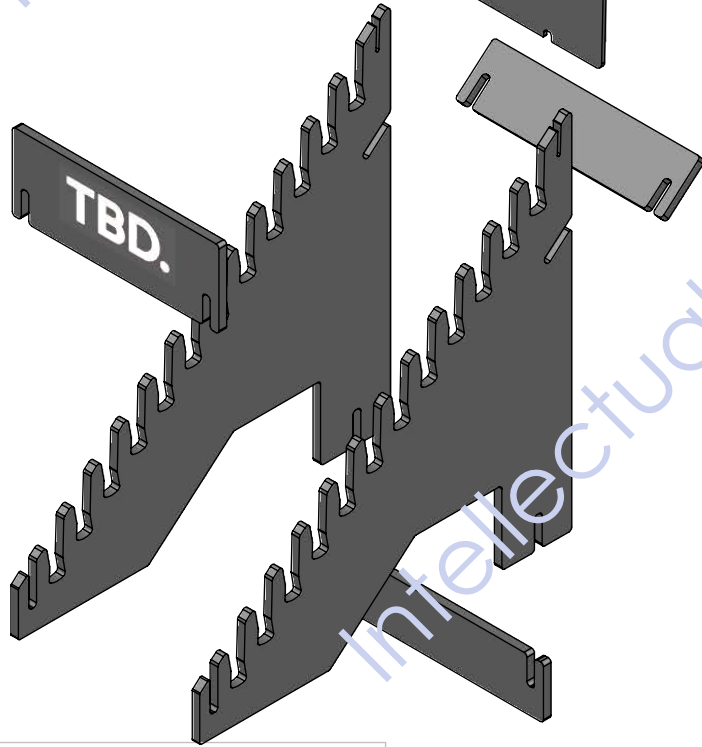

"SLIP TOGETHER"
ASSEMBLY
(NO TOOLS
REQUIRED)

GRAPHIC
T.B.D.

5/8" THICK BLACK MDF
WITH BLACK PAINTED
EDGES

"HOURLASS" SLOTS
ALLOW CUSTOMER TO "FLIP" SAMPLES
FOR VIEWING.

1 1/8"

LITHO ON FRONT T.B.D.