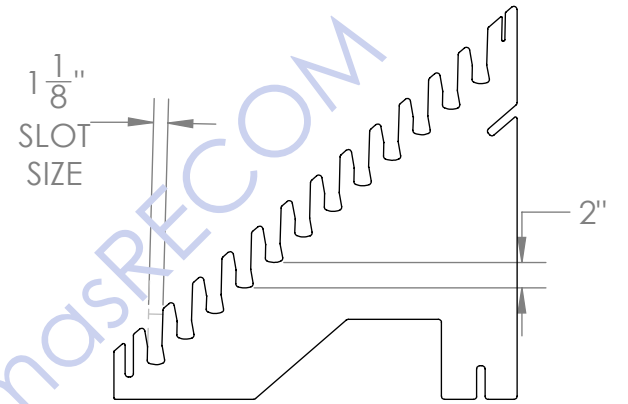

"SLIP TOGETHER"
ASSEMBLY
(NO TOOLS
REQUIRED)

GRAPHIC
T.B.D.

5/8" THICK BLACK MDF
WITH BLACK PAINTED
EDGES

"HOURLASS" SLOTS
ALLOW CUSTOMER TO "FLIP" SAMPLES
FOR VIEWING.

1 1/8"

LITHO ON FRONT T.B.D.