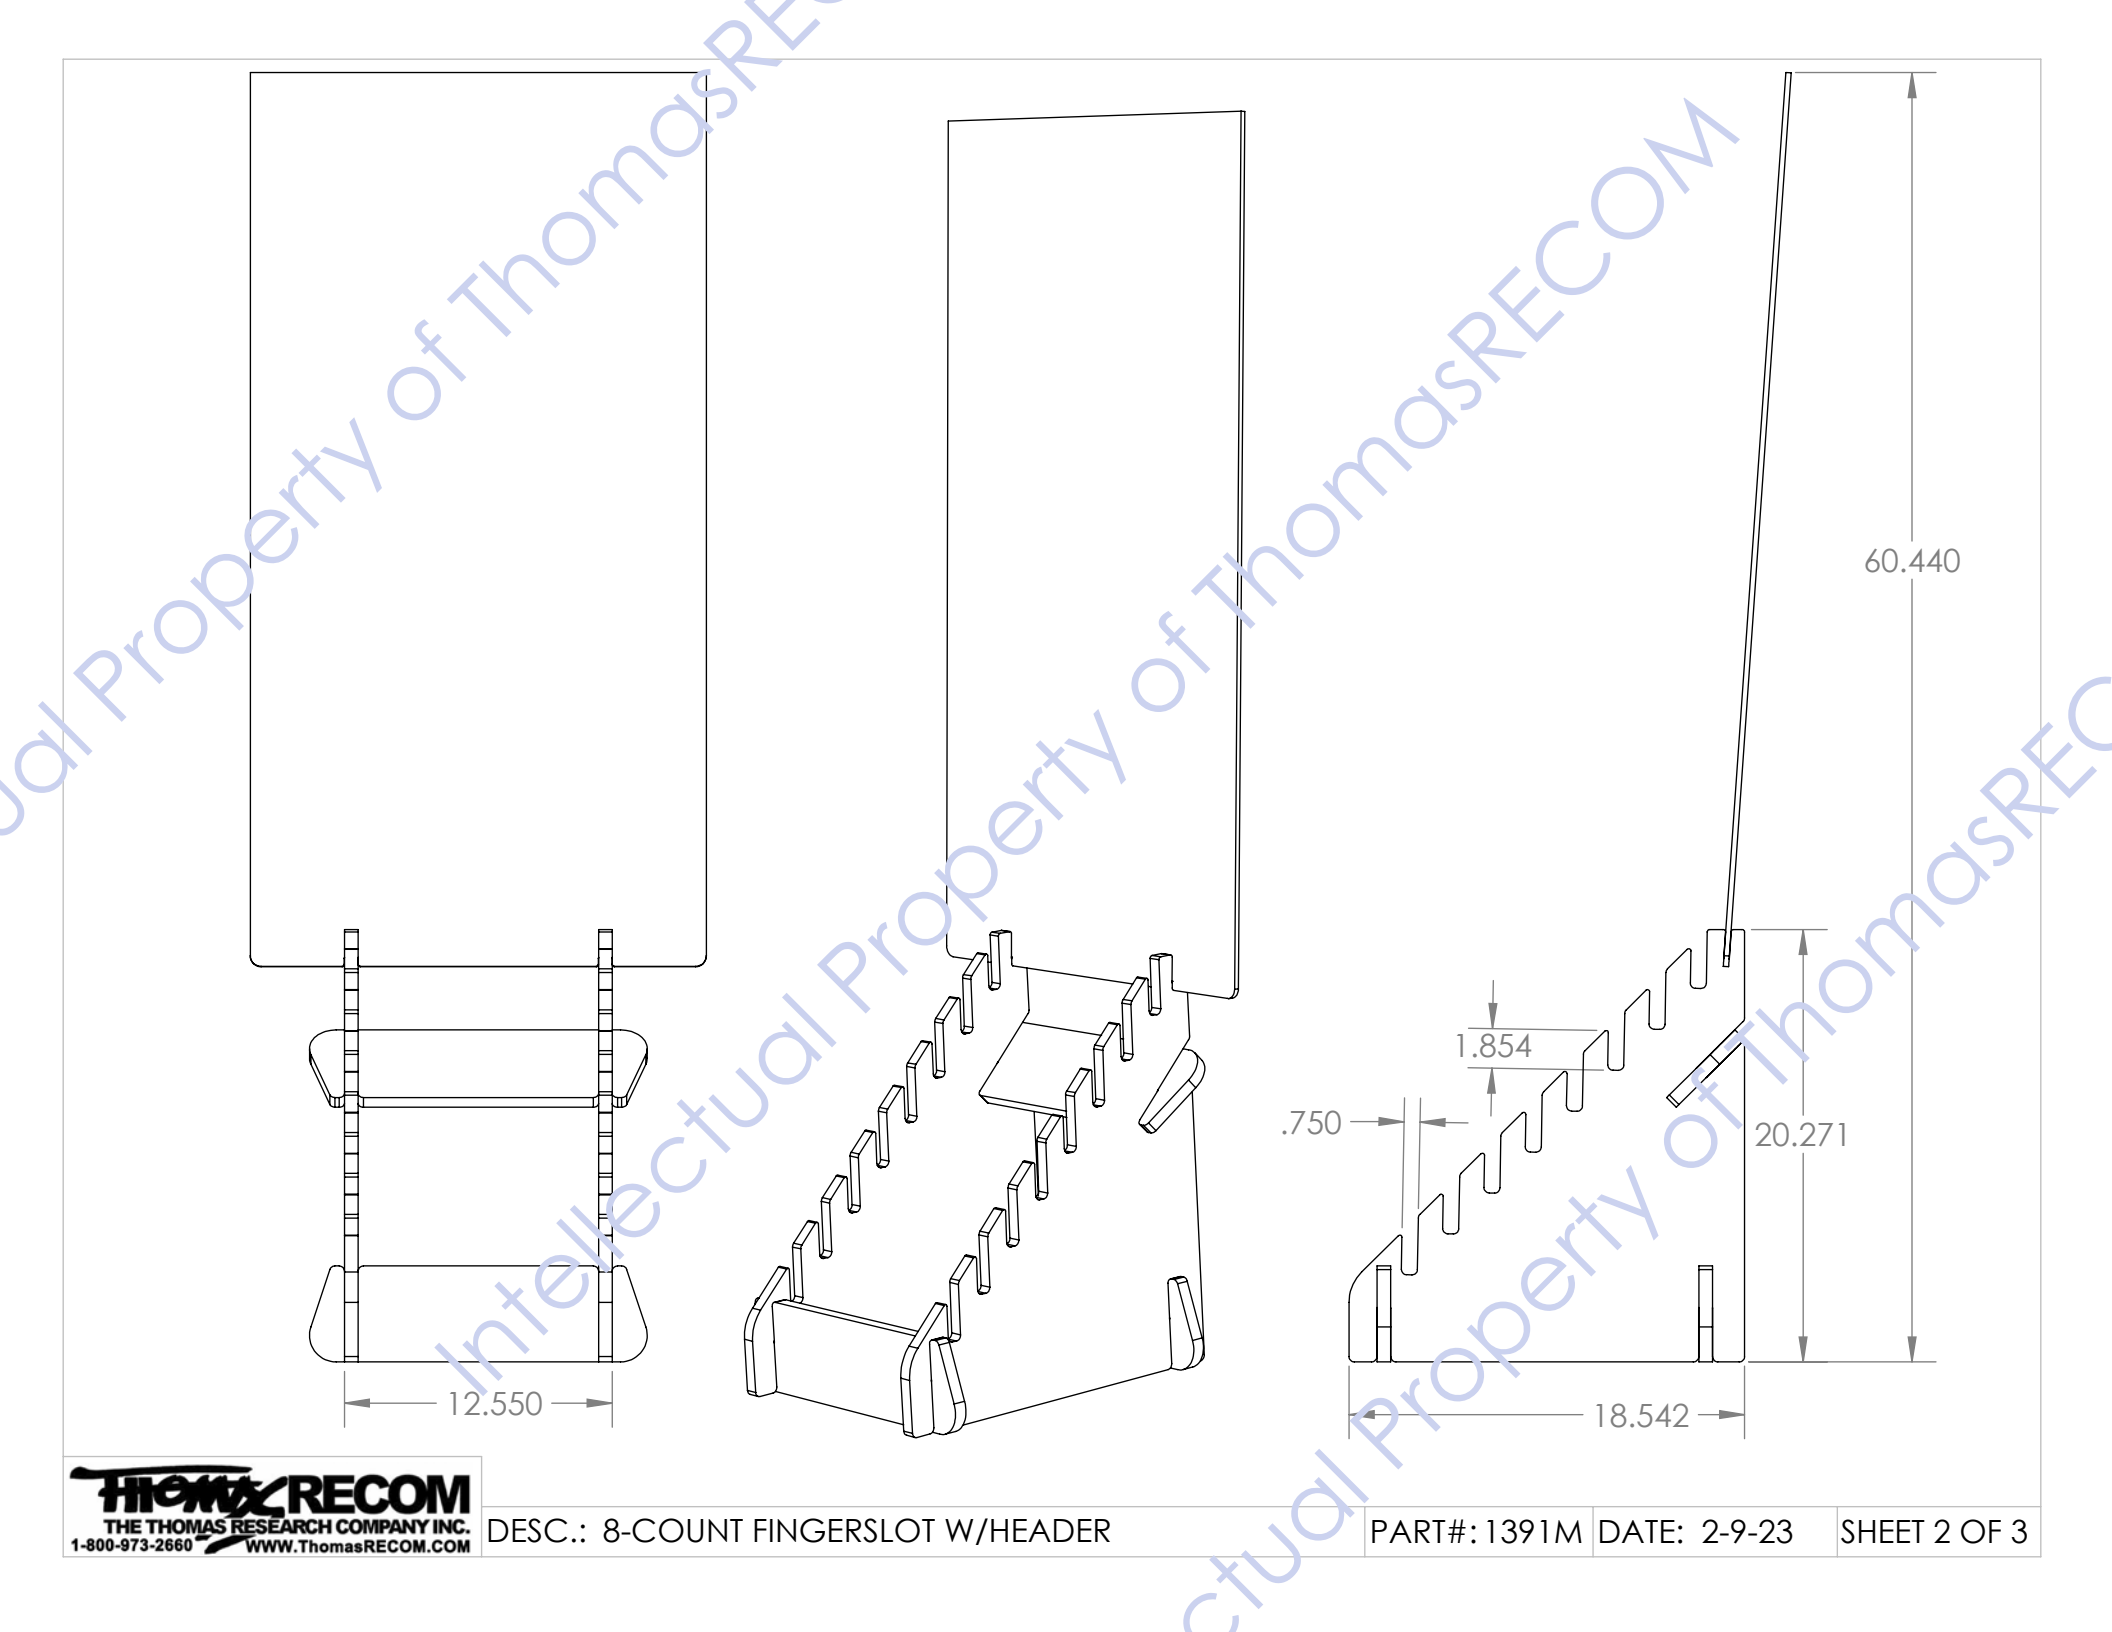

Back

11.270

WE CAN APPLY A DECAL HERE
OR PRINT 1-COLR (SCREEN-PRINTED)

4.500

BLACK SUBSTRATE
SURFACE OF
MDF