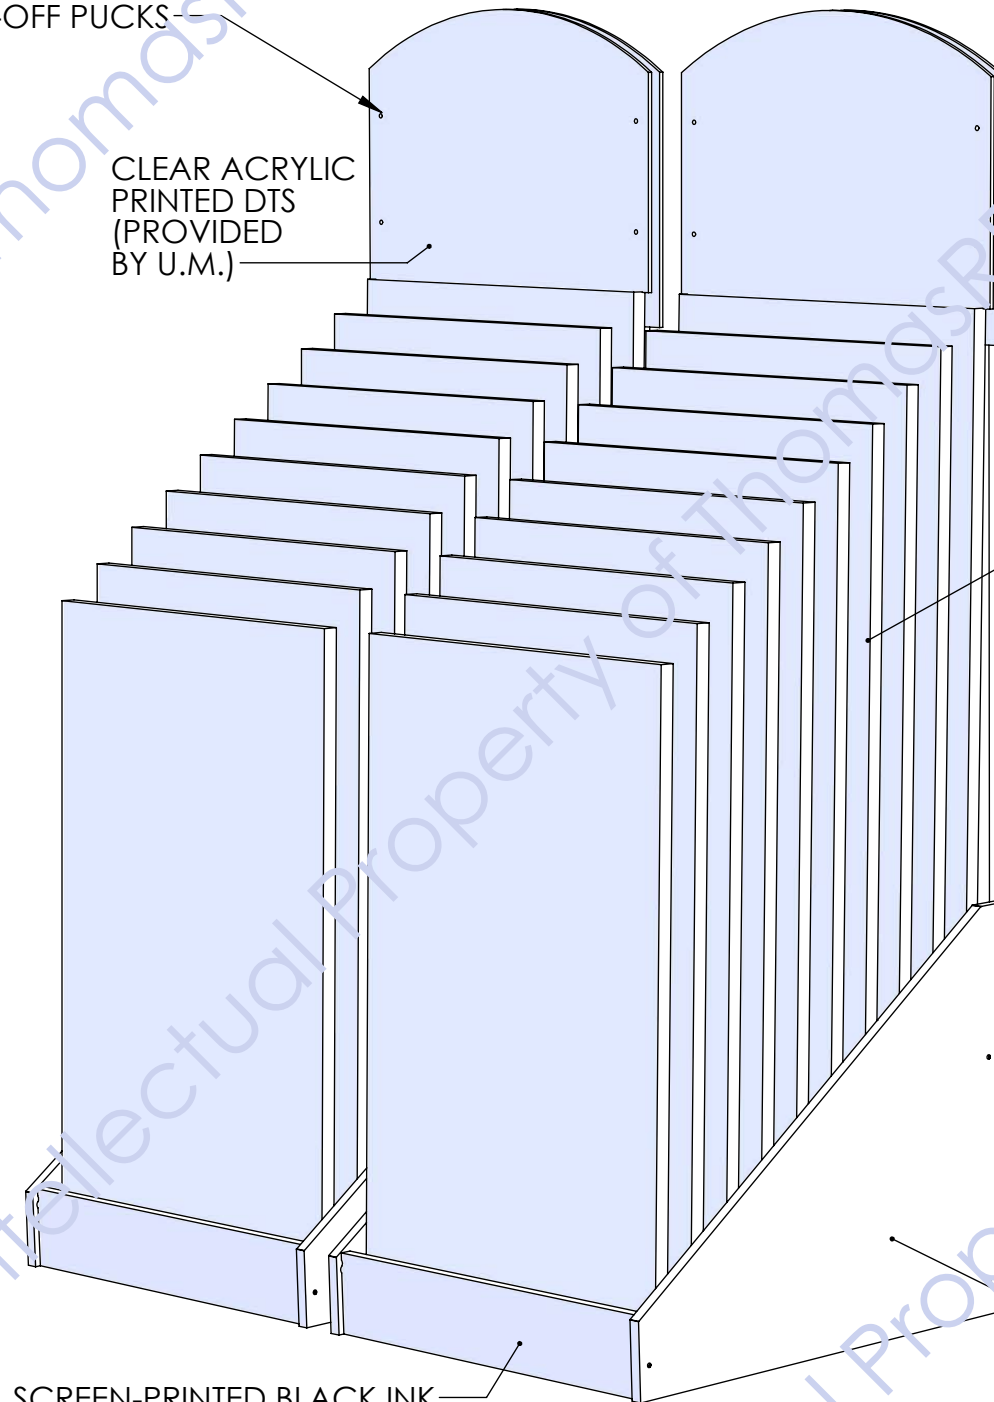

Back

STAND-OFF PUCKS

CLEAR ACRYLIC
PRINTED DTS
(PROVIDED
BY U.M.)

$1\frac{1}{4}$ "
SLOT
SIZE

SAMPLES DEPICTED ARE
22.5" X 37" X 7/8" THICK

WHITE DISPLAY

SCREEN-PRINTED BLACK INK