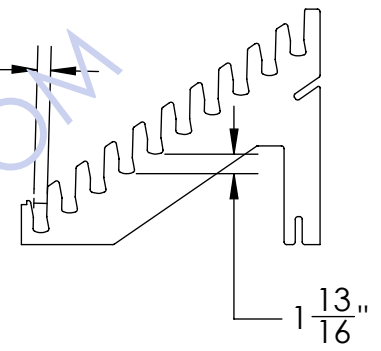

Back

STAND-OFF PUCKS

CLEAR ACRYLIC
PRINTED DTS
(PROVIDED
BY U.M.)

$1\frac{1}{4}$ "
SLOT
SIZE

SAMPLES DEPICTED ARE
22.5" X 37" X 7/8" THICK

WHITE DISPLAY

SCREEN-PRINTED BLACK INK