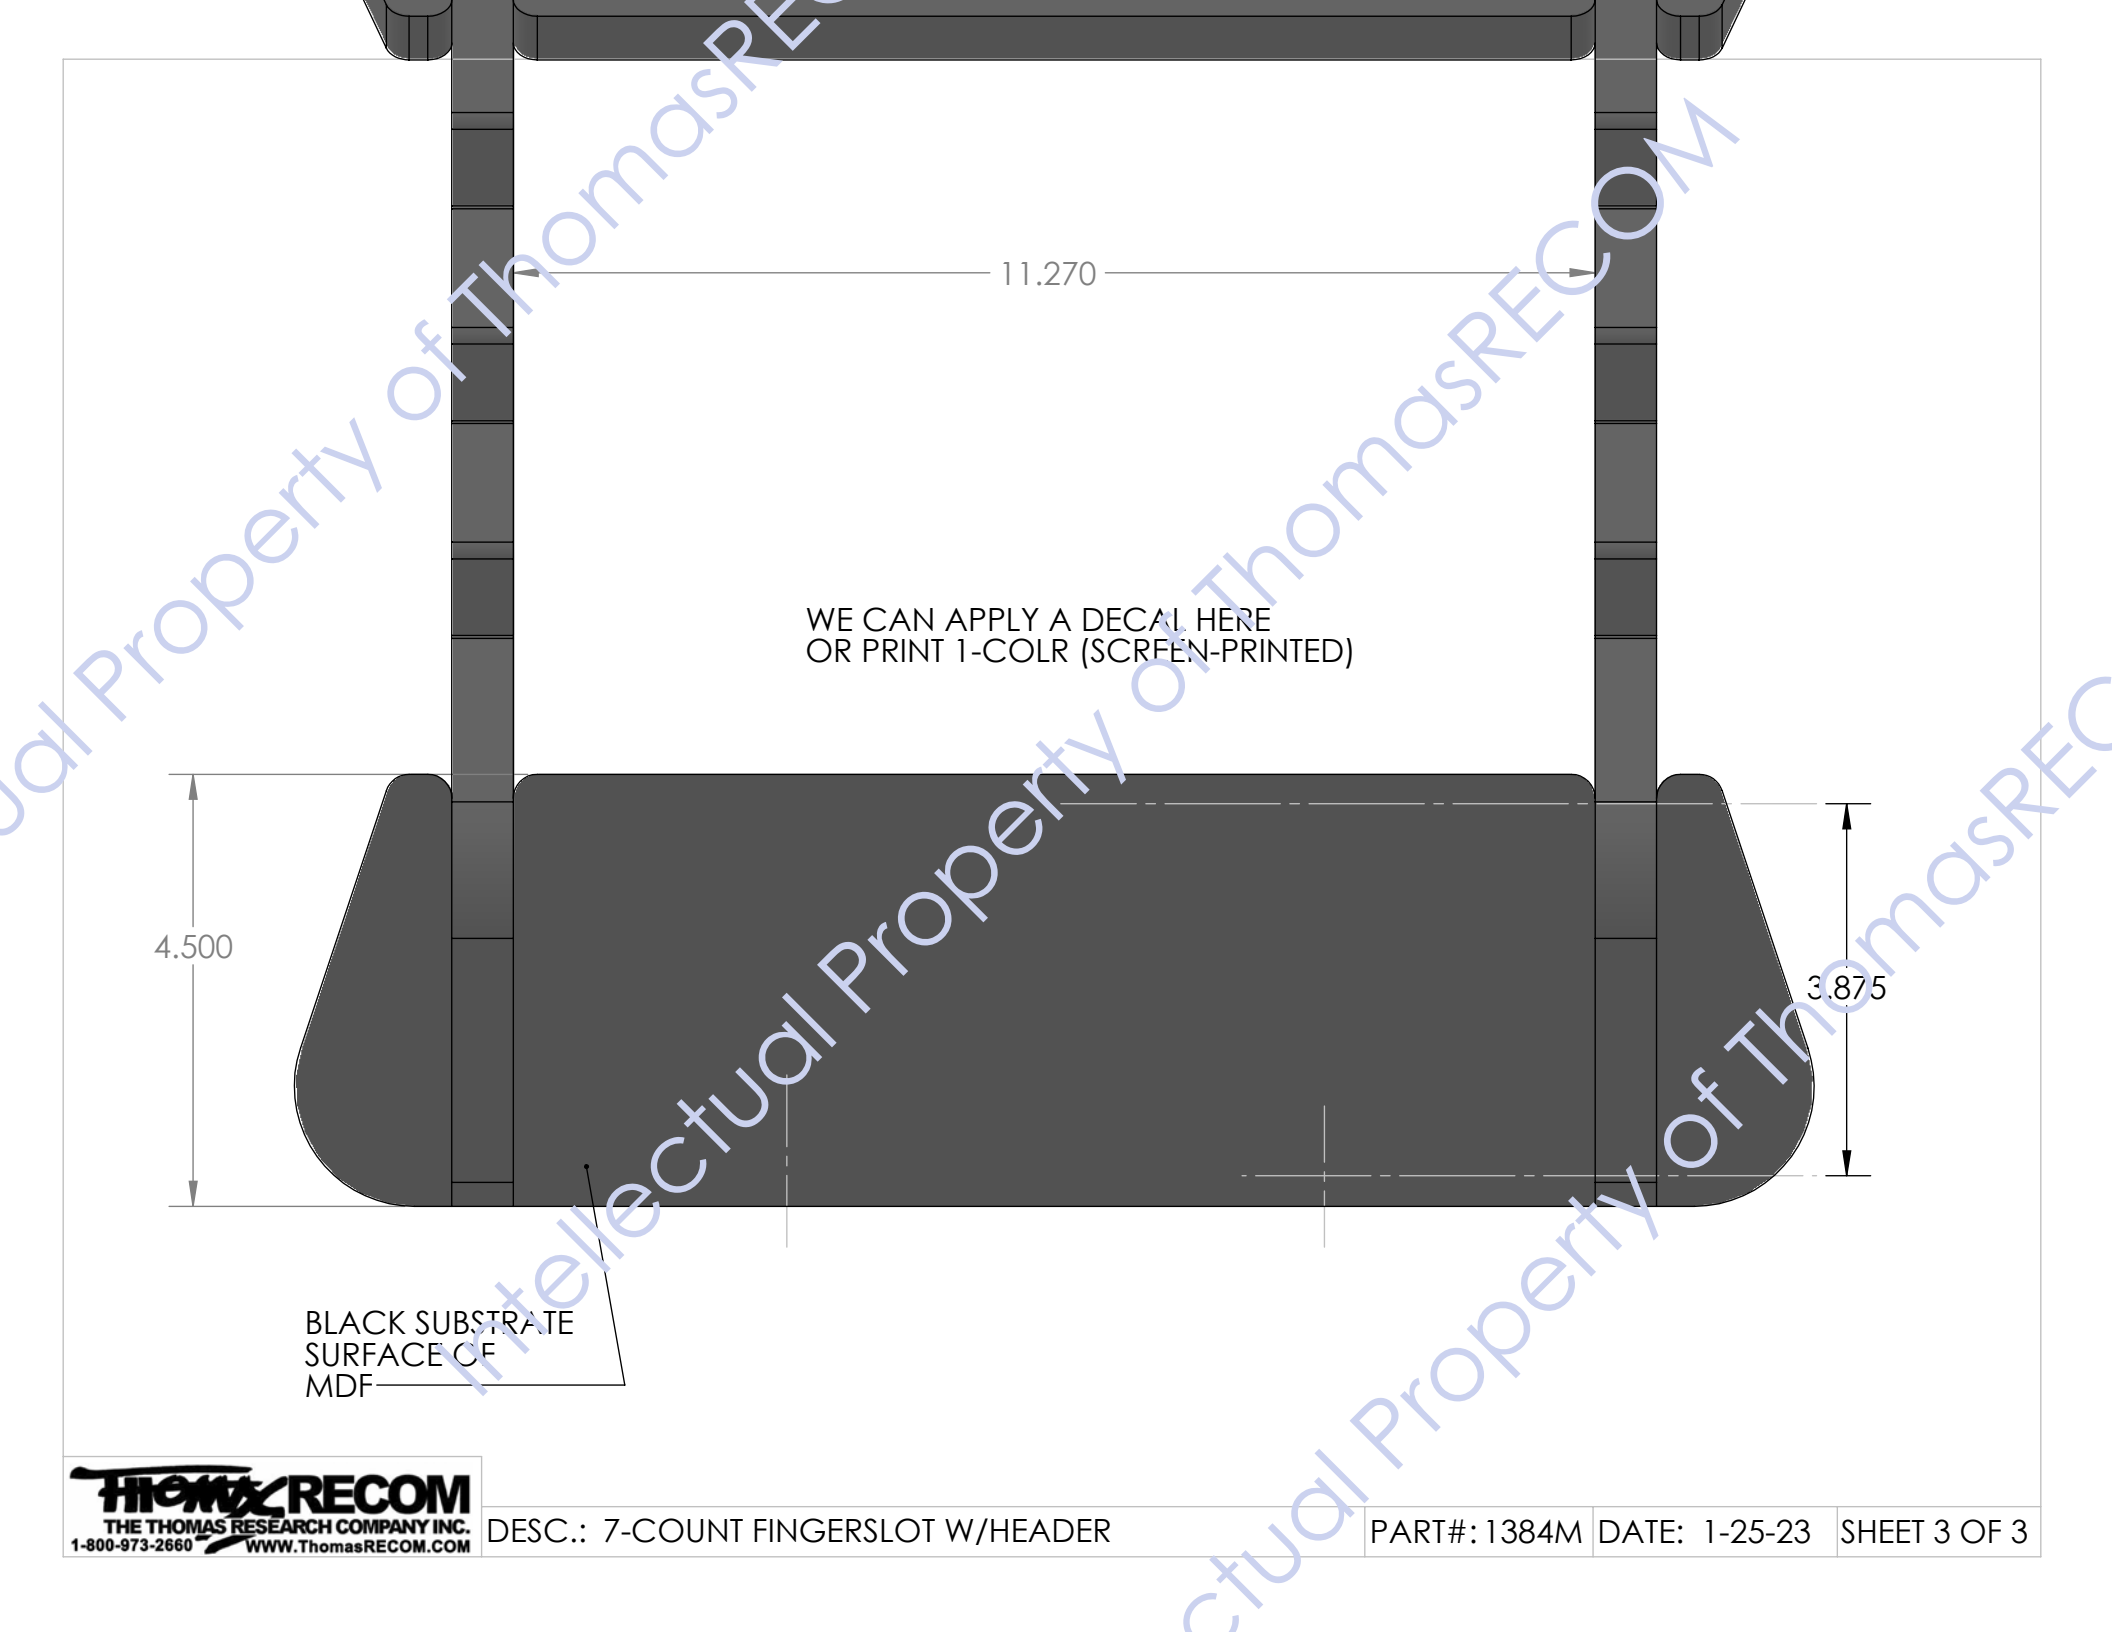

12.550

11.270

WE CAN APPLY A DECAL HERE
OR PRINT 1-COLR (SCREEN-PRINTED)

4.500

3.875

BLACK SUBSTRATE
SURFACE OF
MDF