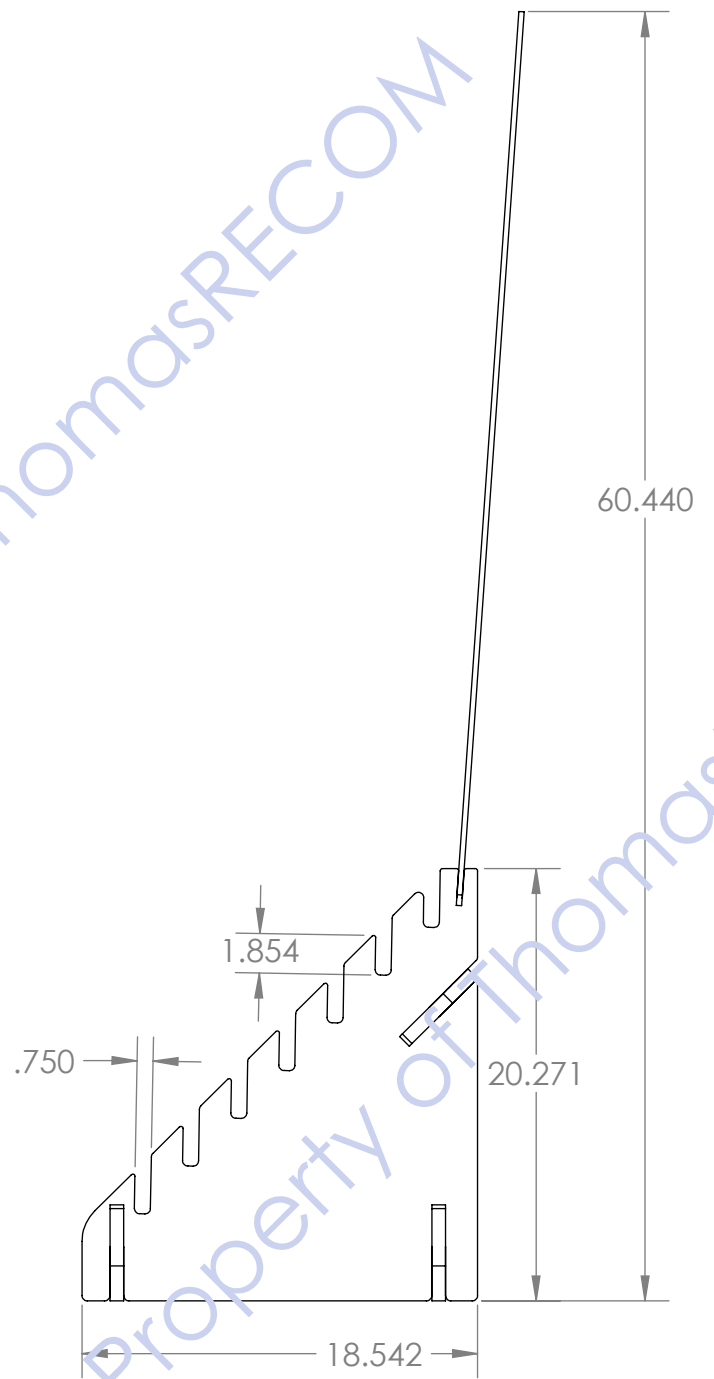

12.550

11.270

WE CAN APPLY A DECAL HERE
OR PRINT 1-COLR (SCREEN-PRINTED)

4.500

3.875

BLACK SUBSTRATE
SURFACE OF
MDF