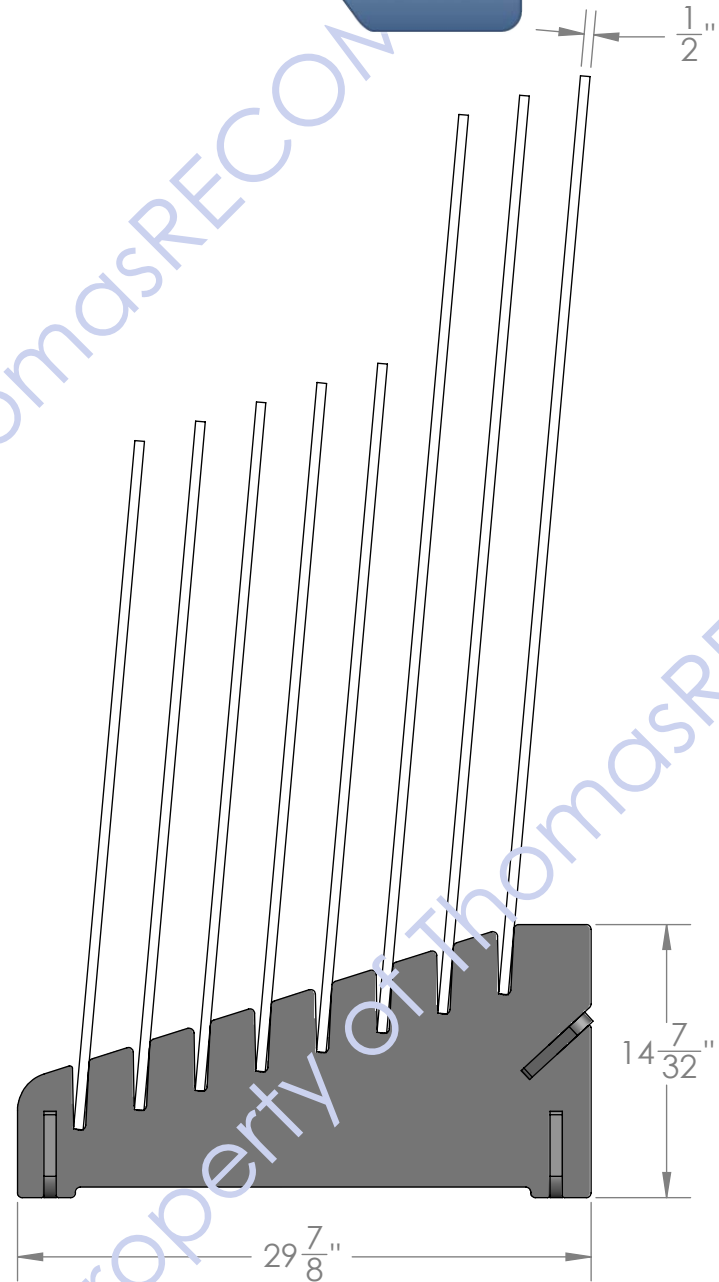

Back

$\frac{1}{2}$ "

24X48X $\frac{1}{2}$ "

11- $\frac{3}{4}$ X 36X $\frac{1}{2}$ "

14- $\frac{7}{32}$ "

29- $\frac{7}{8}$ "

SHOWING 11-3/4 X 36 TILES
& 24X48 TILES

BLACK MDF, 5/8" THICK
BLACK PAINTED EDGES

"V" SLOT ALLOWS
SAMPLES TO BE PULLED/
LEANED FORWARD FOR
EASIER ACCESS