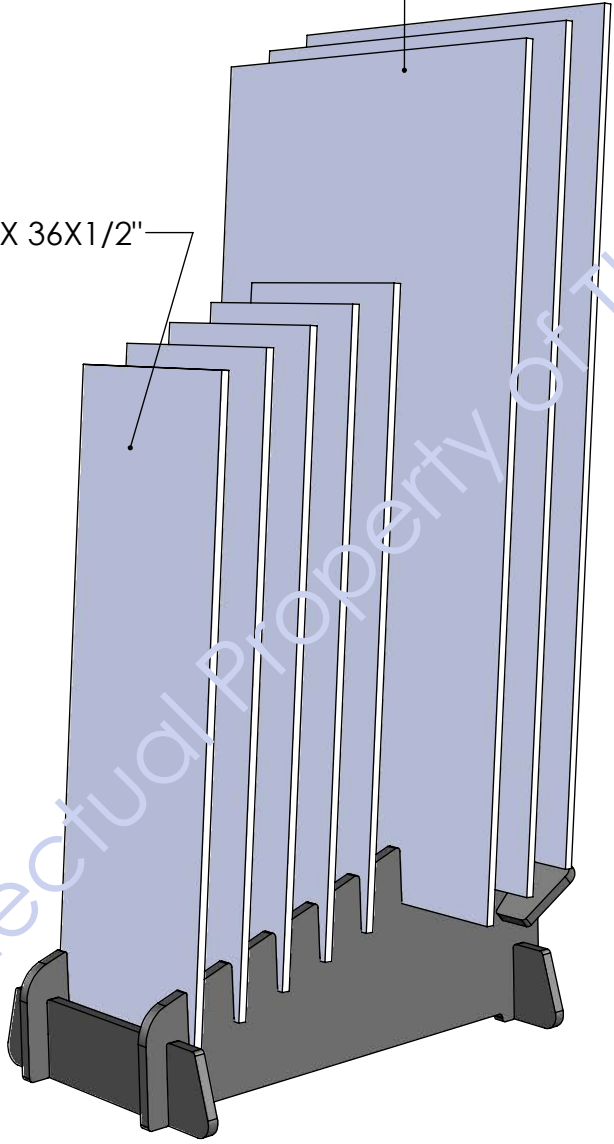

Back

$\frac{1}{2}$ "

24X48X $\frac{1}{2}$ "

11- $\frac{3}{4}$ X 36X $\frac{1}{2}$ "

14- $\frac{7}{32}$ "

29- $\frac{7}{8}$ "

SHOWING 11-3/4 X 36 TILES
& 24X48 TILES

BLACK MDF, 5/8" THICK
BLACK PAINTED EDGES

"V" SLOT ALLOWS
SAMPLES TO BE PULLED/
LEANED FORWARD FOR
EASIER ACCESS