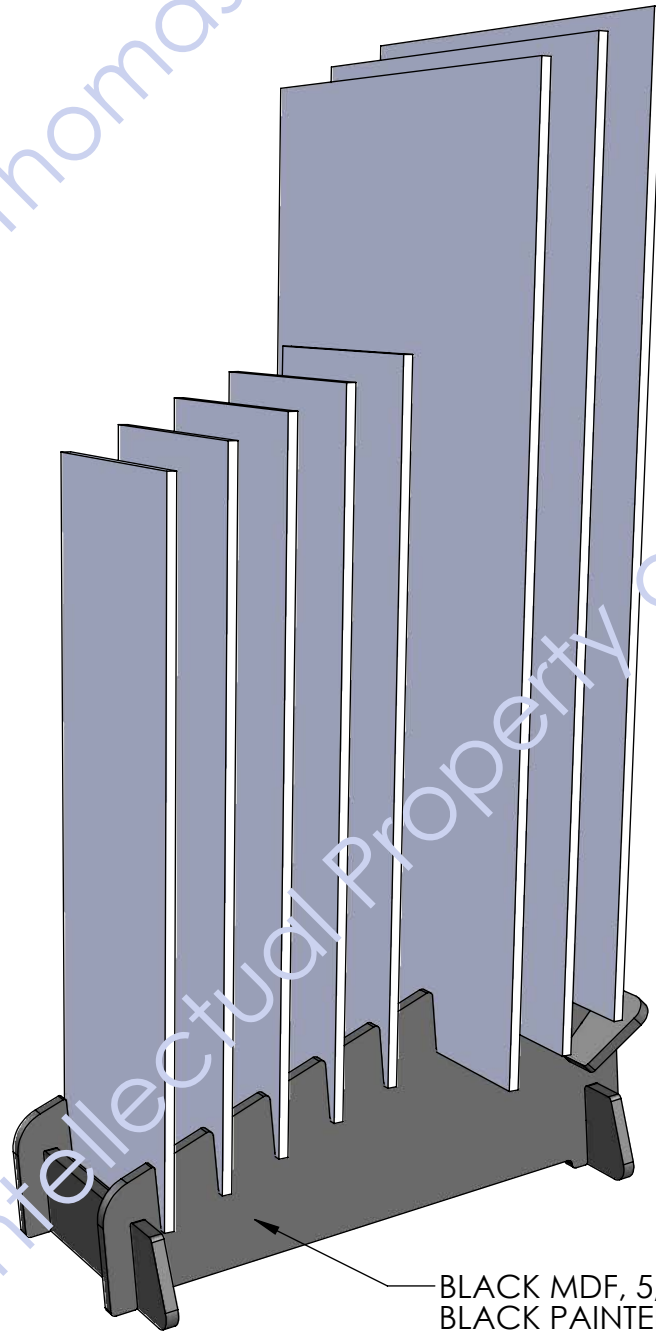

Back

$\frac{1}{2}$ "

24X48X $\frac{1}{2}$ "

11- $\frac{3}{4}$ X 36X $\frac{1}{2}$ "

14- $\frac{7}{32}$ "

29- $\frac{7}{8}$ "

SHOWING 11-3/4 X 36 TILES
& 24X48 TILES

BLACK MDF, 5/8" THICK
BLACK PAINTED EDGES

"V" SLOT ALLOWS
SAMPLES TO BE PULLED/
LEANED FORWARD FOR
EASIER ACCESS