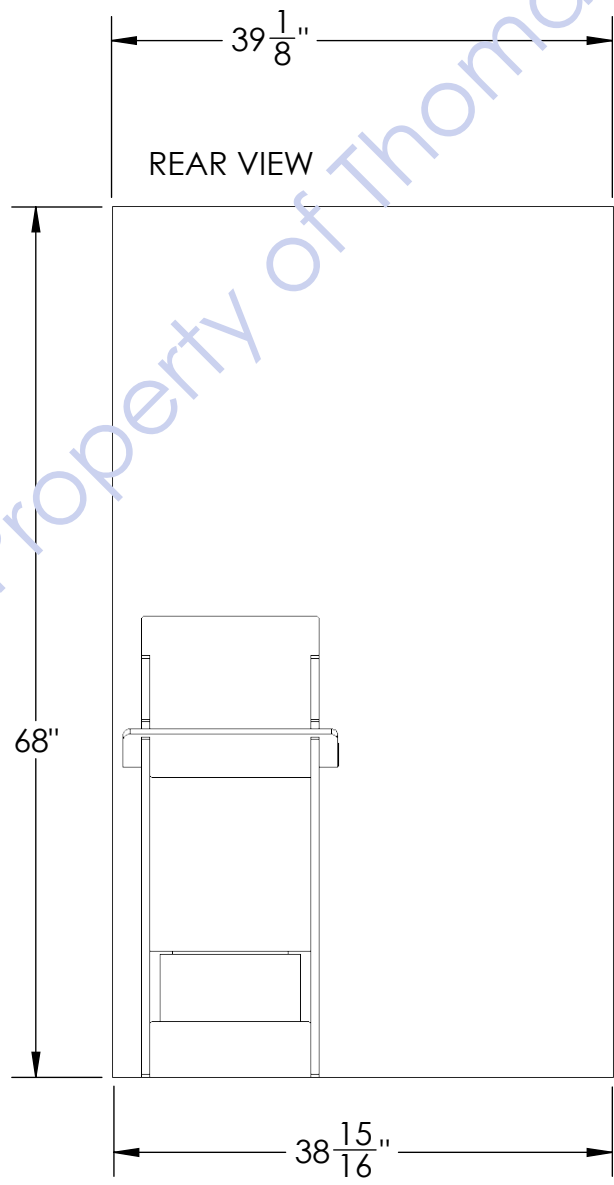

BOARDS HANG ON HOOKS
BOARDS MUST HAVE HANG HOLES

Back

SAMPLE IS 9" X 60"

18 1/2"

12 1/4"

68"

SAMPLES ARE 9X60

39 1/8"

H-FLOOR
by LX Hausys

Intellectual Property of ThomasRECOM

SAMPLE IS
9" WIDE X 60" LONG

Intellectual Property of ThomasRECOM