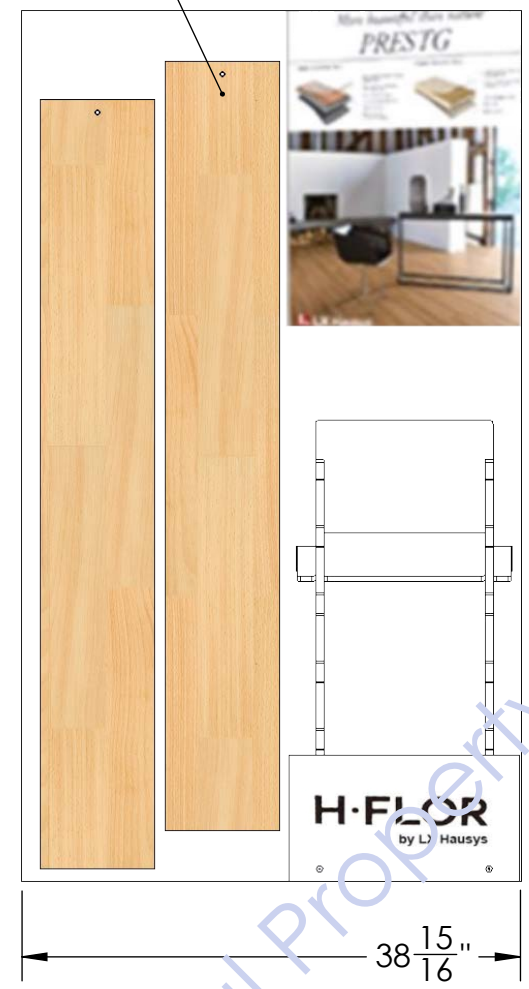

BOARDS HANG ON HOOKS
BOARDS MUST HAVE HANG HOLES

Back

SAMPLE IS 9" X 60"

18 1/2"

12 1/4"

68"

SAMPLES ARE 9X60

39 1/8"

H-FLOOR
by LX Hausys

Intellectual Property of ThomasRECOM

SAMPLE IS
9" WIDE X 60" LONG

Intellectual Property of ThomasRECOM