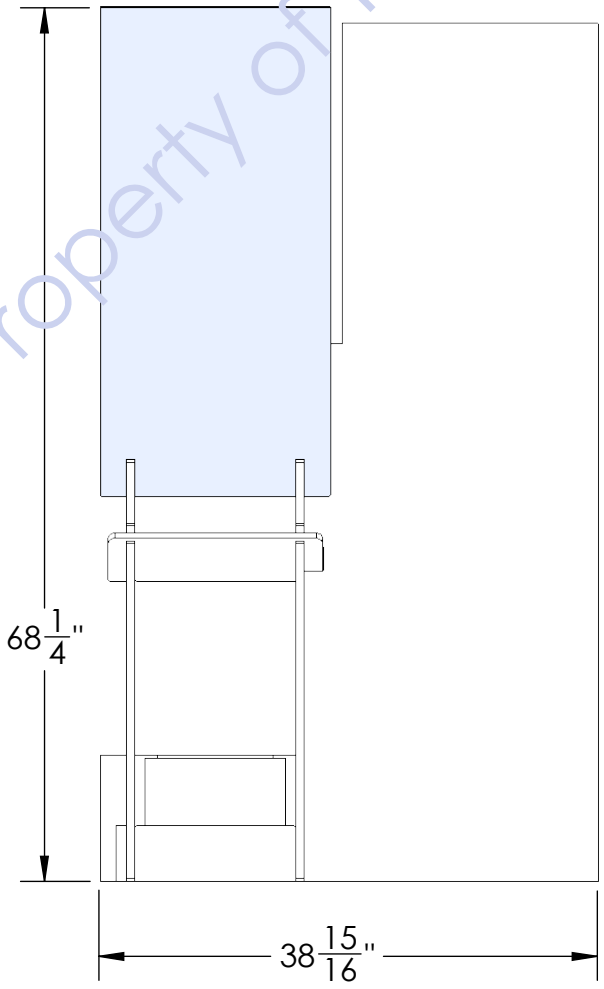

BOARDS HANG ON HOOKS
BOARDS MUST HAVE HANG HOLES

5/8" MDF

SAMPLE IS 9" X 60"

Intellectual Property of ThomasRECOM

SAMPLE IS
9" WIDE X 60" LONG

REAR VIEW

Intellectual Property of ThomasRECOM

NOTCH KEEPS
PANEL UPRIGHT

NOTCH KEEPS
PANEL UPRIGHT