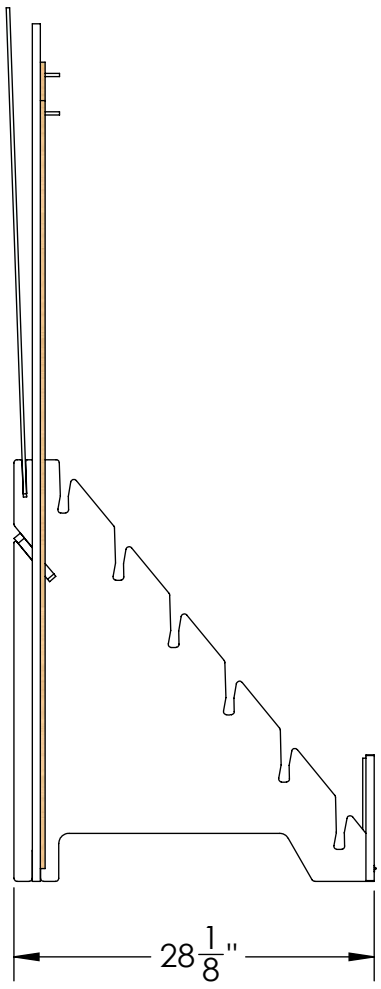

BOARDS HANG ON HOOKS
BOARDS MUST HAVE HANG HOLES

5/8" MDF

SAMPLE IS 9" X 60"

Intellectual Property of ThomasRECOM

SAMPLE IS
9" WIDE X 60" LONG

REAR VIEW

Intellectual Property of ThomasRECOM

NOTCH KEEPS
PANEL UPRIGHT

NOTCH KEEPS
PANEL UPRIGHT