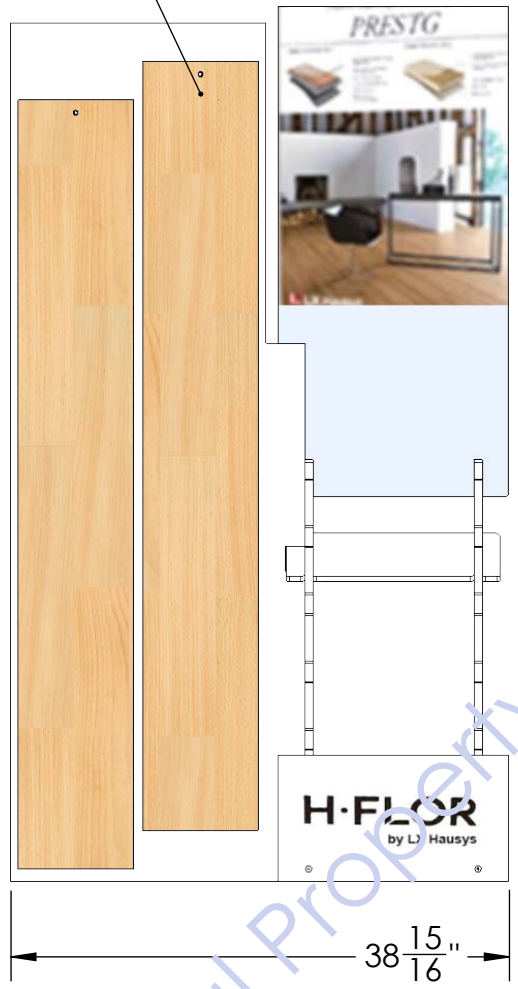

BOARDS HANG ON HOOKS
BOARDS MUST HAVE HANG HOLES

5/8" MDF

SAMPLE IS 9" X 60"

Intellectual Property of ThomasRECOM

SAMPLE IS
9" WIDE X 60" LONG

REAR VIEW

Intellectual Property of ThomasRECOM

NOTCH KEEPS
PANEL UPRIGHT

NOTCH KEEPS
PANEL UPRIGHT