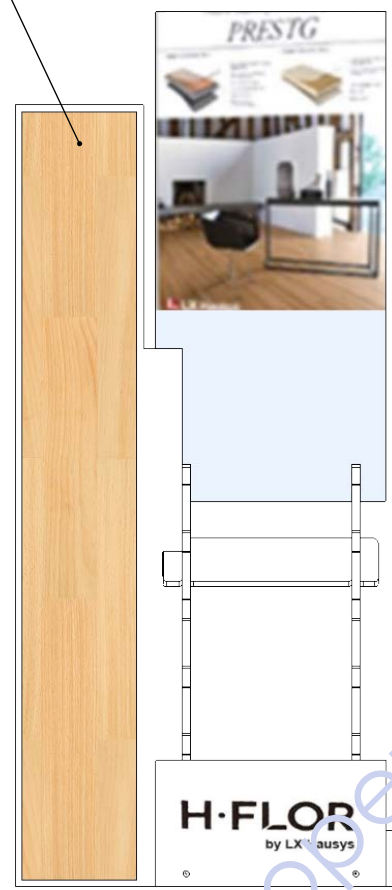

SAMPLE IS 9" X 60"

Intellectual Property of ThomasRECOM

SAMPLE IS
9" WIDE X 60" LONG

Intellectual Property of ThomasRECOM

NOTCH KEEPS
PANEL UPRIGHT