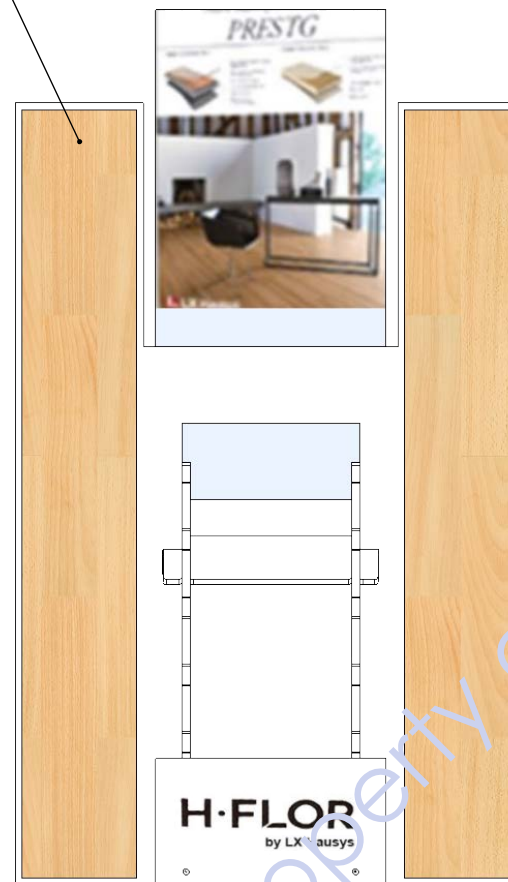

5/8" MDF

H-FLOR
by LX Hausys

H-FLOR
by LX Hausys

SAMPLE IS 9" X 60"

Intellectual Property of ThomasRECOM

SAMPLE IS
9" WIDE X 60" LONG

Intellectual Property of ThomasRECOM