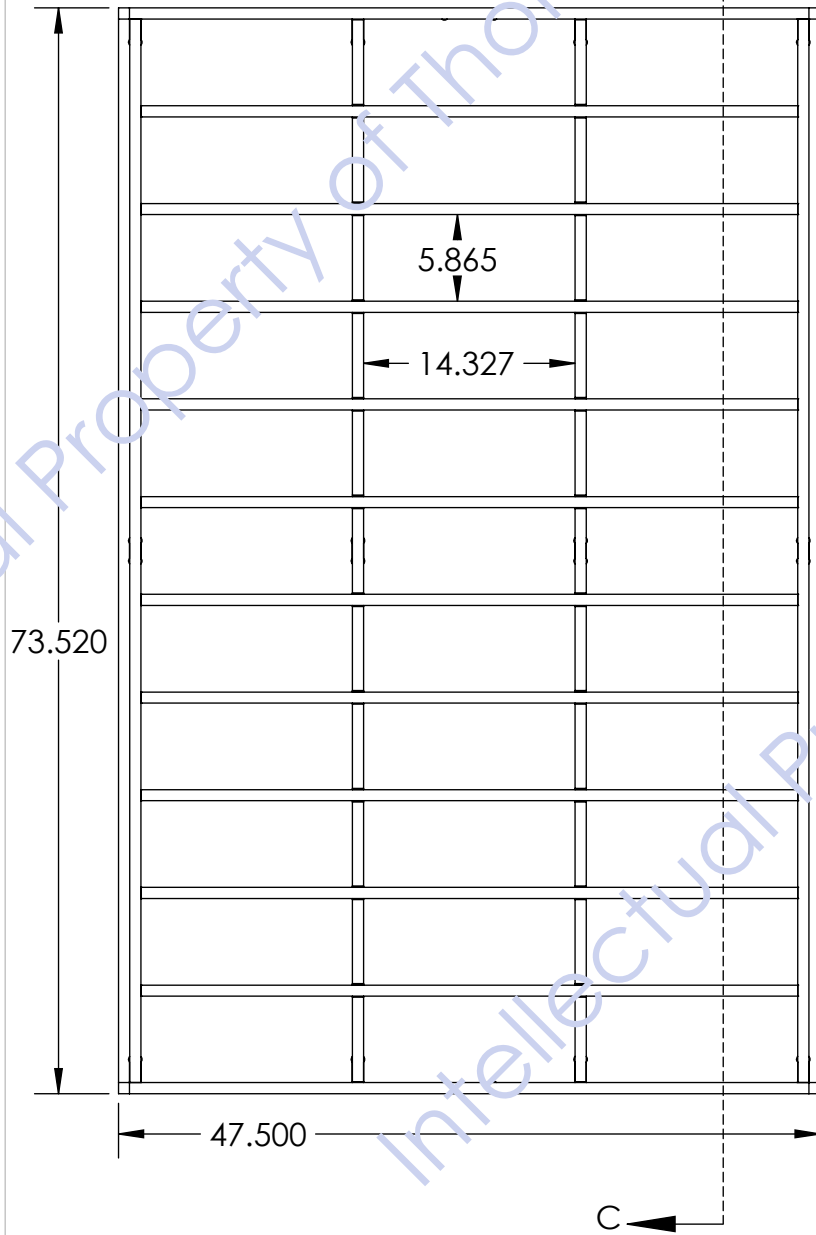

Back

FOR 14" X 14" SAMPLES

ALL PRESSURE TREATED
RAW PLYWOOD