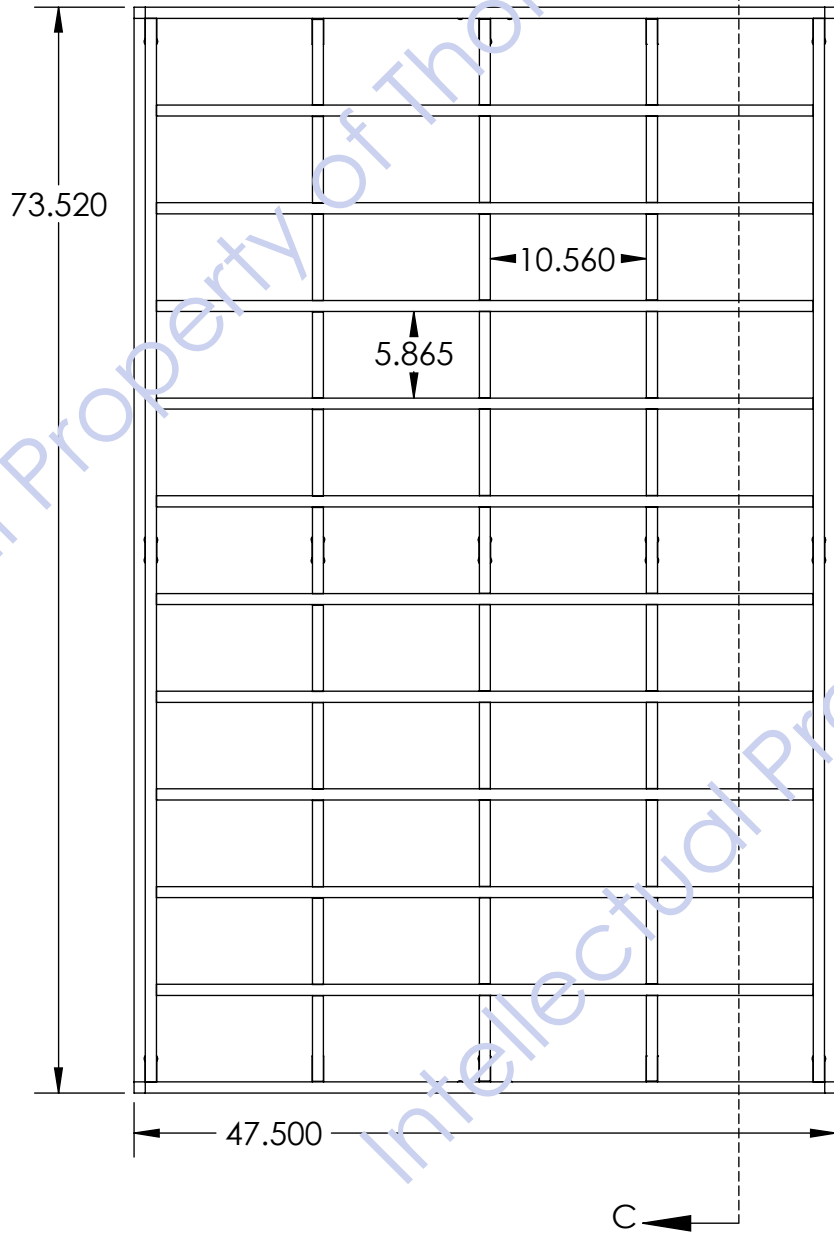

Back

FOR 10" X 10" SAMPLES

ALL PRESSURE TREATED
RAW PLYWOOD