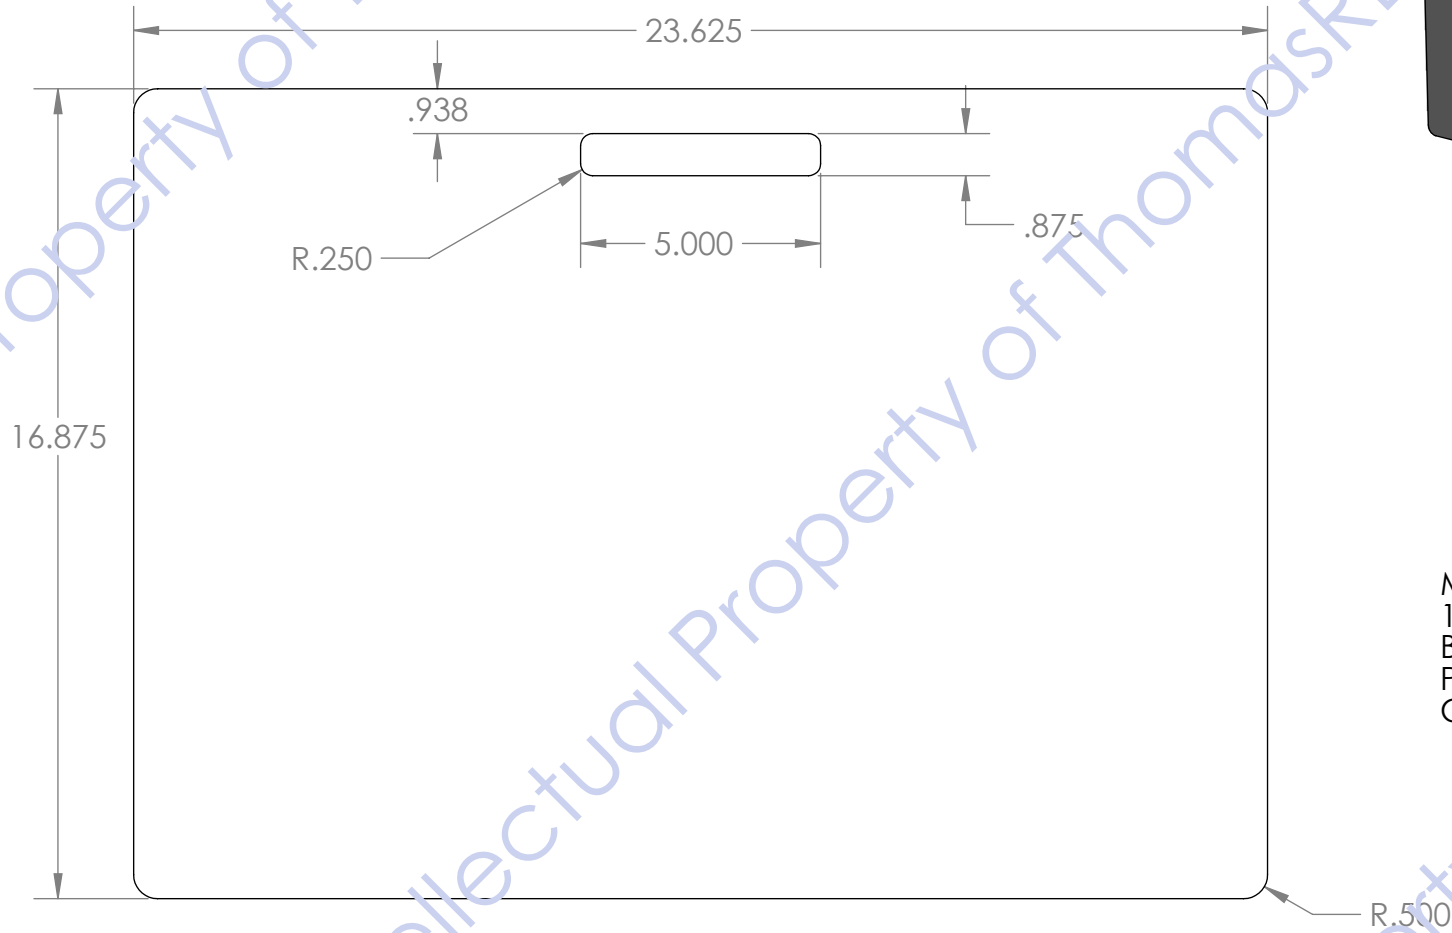

Back

MDF  
1/4" THICK  
BLACK  
PAINTED EDGES  
CUSTOM HANDLE