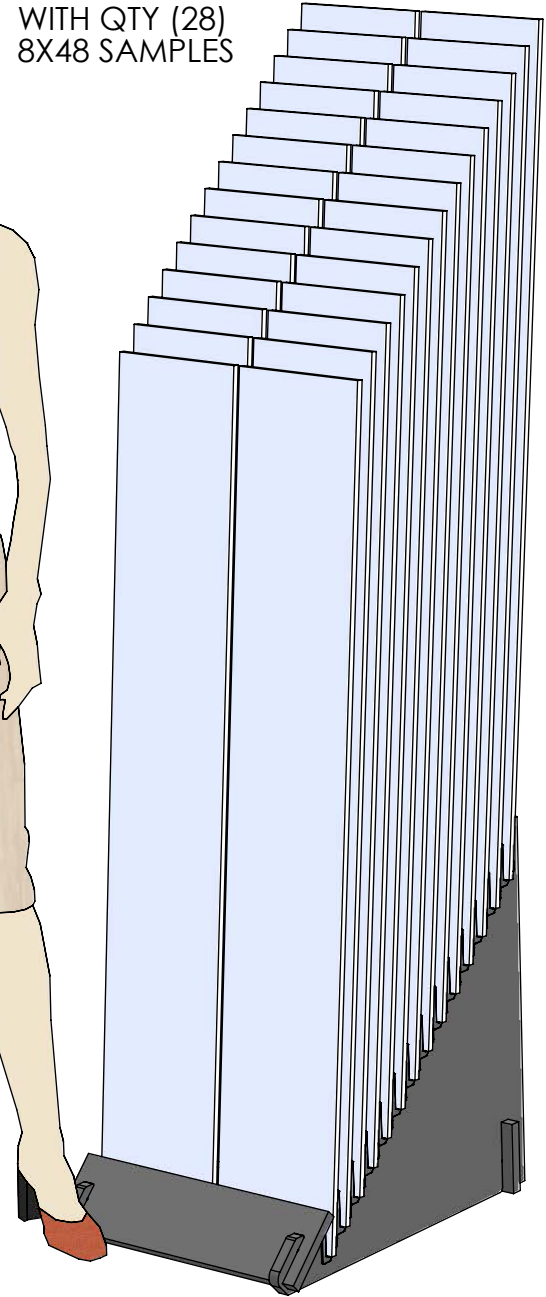

NO TOOLS REQUIRED FOR ASSEMBLY

DISPLAY SHOWN WITH QTY (28) 8X48 SAMPLES

DISPLAY SHOWN WITH QTY (14) 12X24 SAMPLES

FULL WIDTH CHANNELS

ALL BLACK DISPLAY (BLACK PAINTED EDGES)

WE CAN APPLY A GRAPHIC HERE

SHIPS "KNOCK DOWN"
1/CARTON