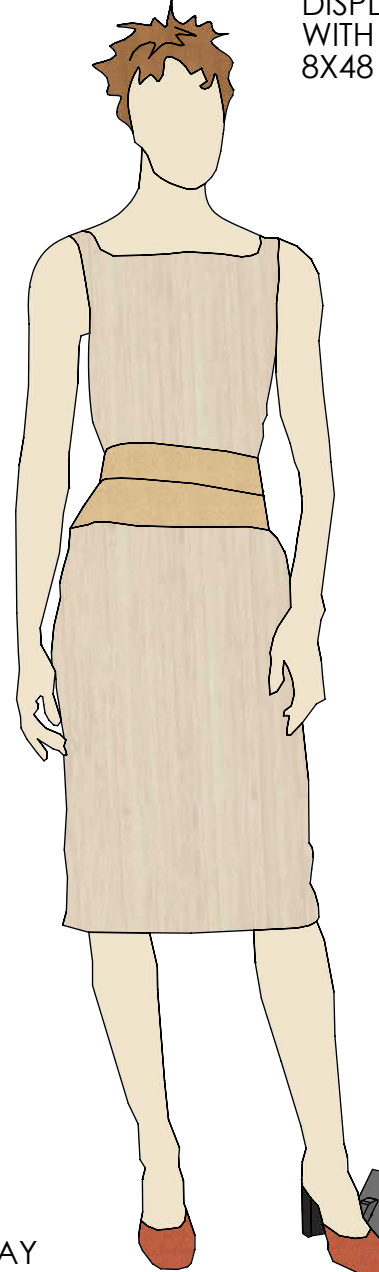

NO TOOLS REQUIRED FOR ASSEMBLY

DISPLAY SHOWN WITH QTY (28) 8X48 SAMPLES

DISPLAY SHOWN WITH QTY (14) 12X24 SAMPLES

FULL WIDTH CHANNELS

ALL BLACK DISPLAY (BLACK PAINTED EDGES)

WE CAN APPLY A GRAPHIC HERE

SHIPS "KNOCK DOWN"
1/CARTON