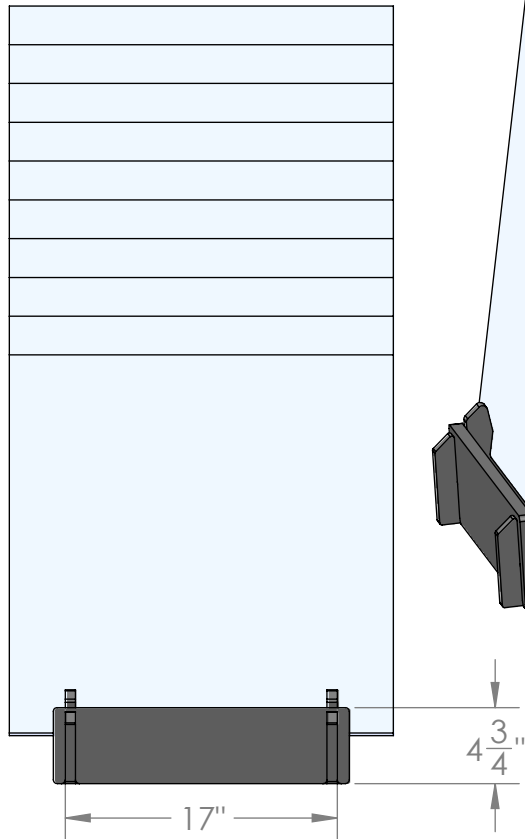

Back

5/8" THICK BLACK MDF
WITH BLACK PAINTED
EDGES

ACCOMODATES
UP TO 1" THICK
SAMPLES