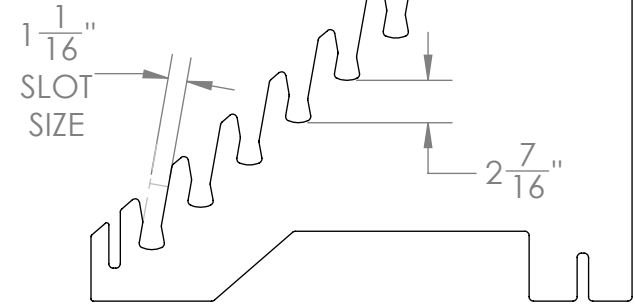

Back

5/8" THICK BLACK MDF
WITH BLACK PAINTED
EDGES

ACCOMODATES
UP TO 1" THICK
SAMPLES