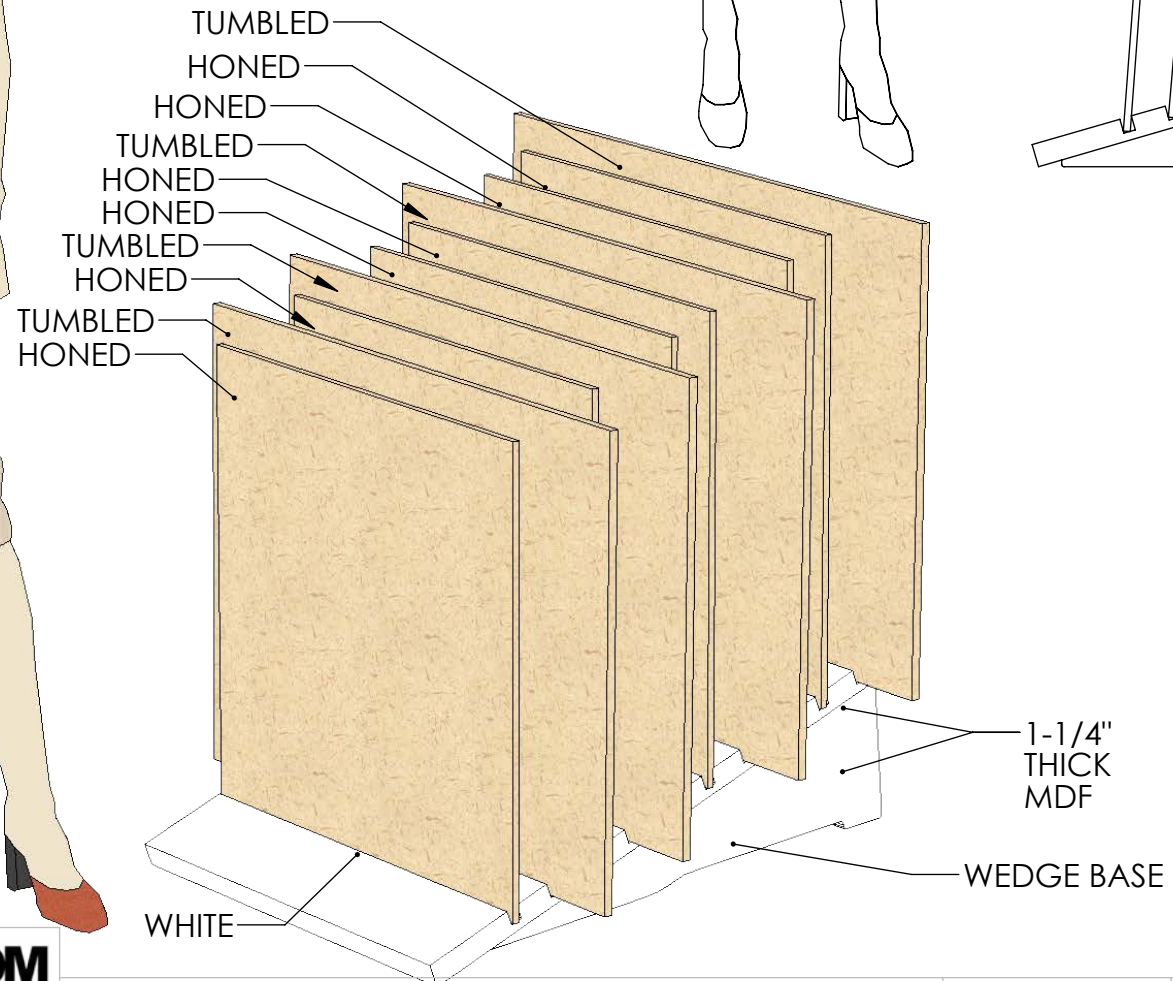

Back

HONED 3/8" THICK
TUMBLED 1.2MM THICK

BLACK LOGO

WEDGE BASE
1-1/4" THICK

SLOTS MUST BE
.8" DEEP