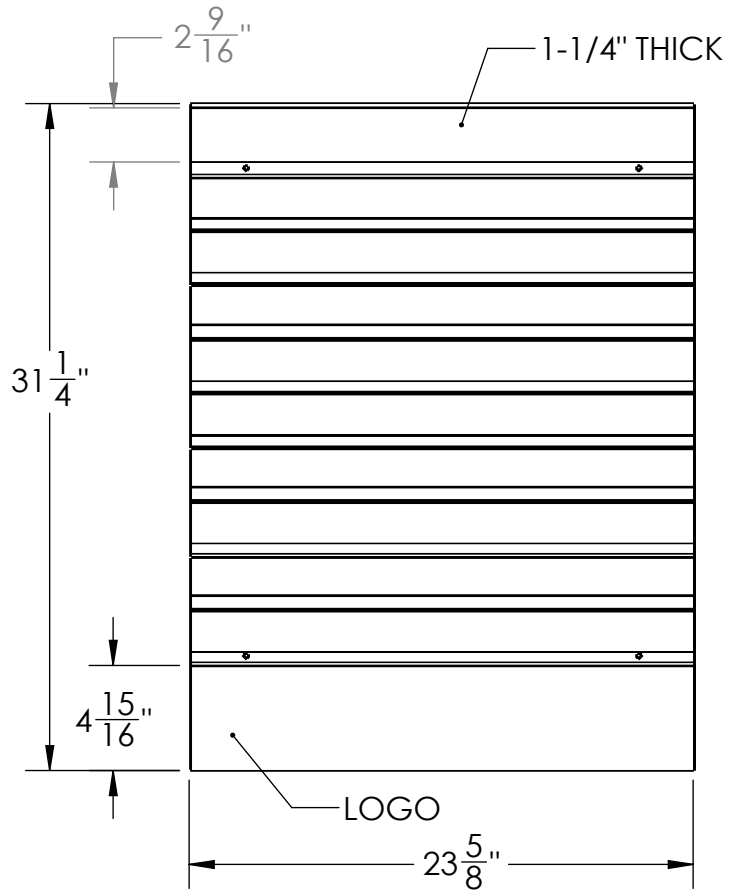

Back

HONED 3/8" THICK
TUMBLED 1.2MM THICK

BLACK LOGO

WEDGE BASE
1-1/4" THICK

SLOTS MUST BE
.8" DEEP