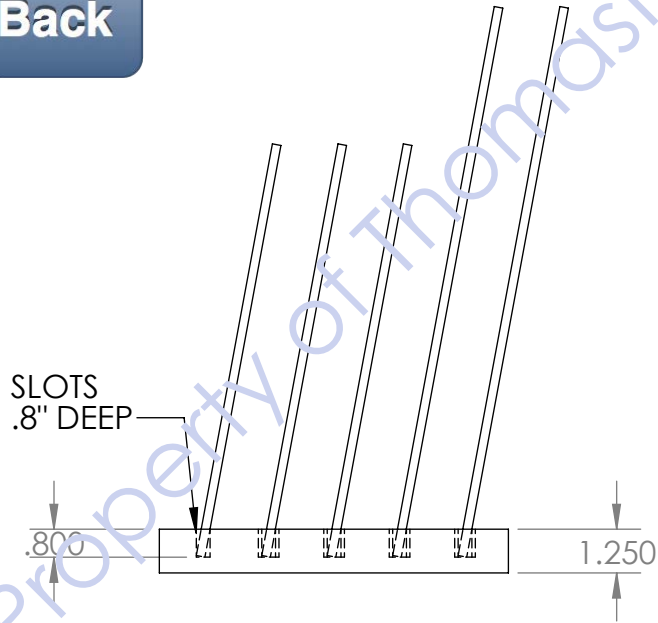

Back

THESE SLOTS FOR
TILE SAMPLES THAT
ARE 8X8X3/8

WHITE TAPE
EDGEBANDING
(4X)

.394