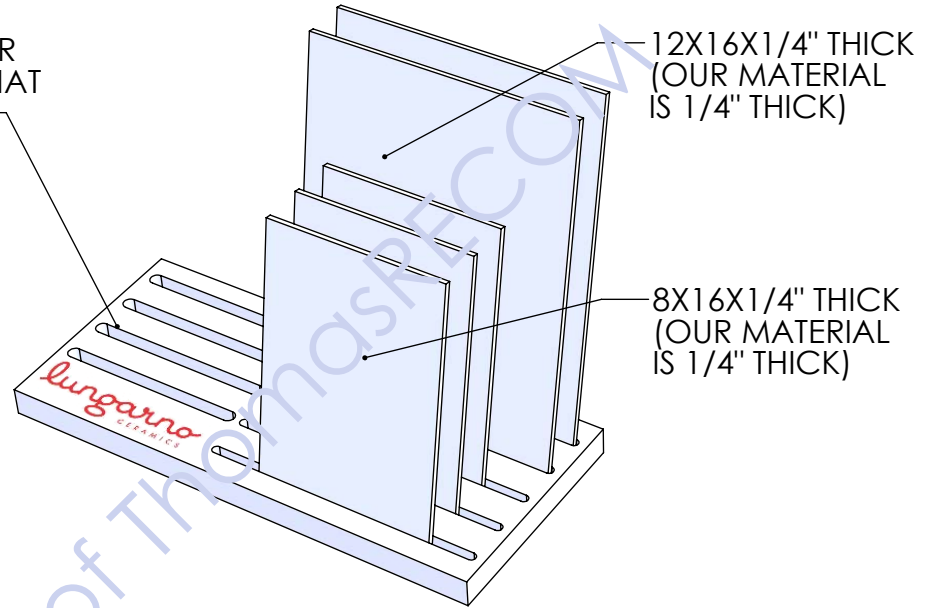

Back

THESE SLOTS FOR
TILE SAMPLES THAT
ARE 8X8X3/8

WHITE TAPE
EDGEBANDING
(4X)

.394