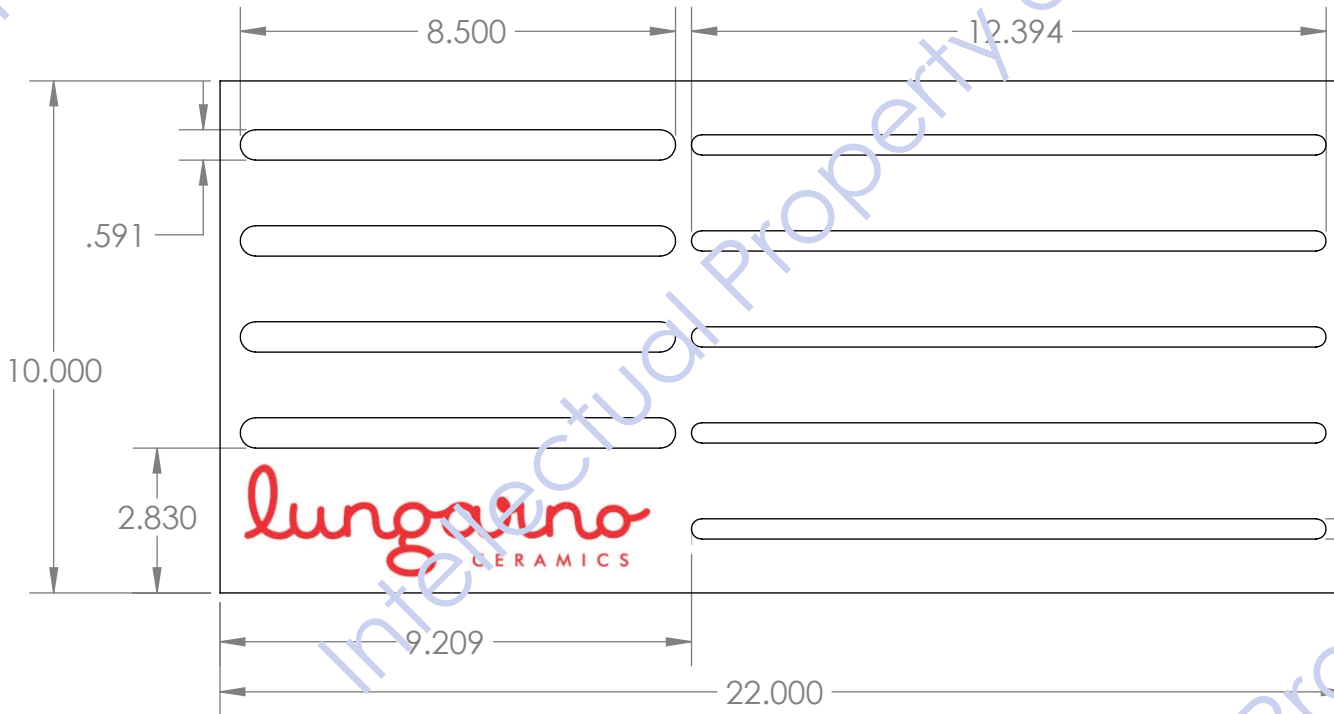

Back

THESE SLOTS FOR
TILE SAMPLES THAT
ARE 8X8X3/8

WHITE TAPE
EDGEBANDING
(4X)

.394