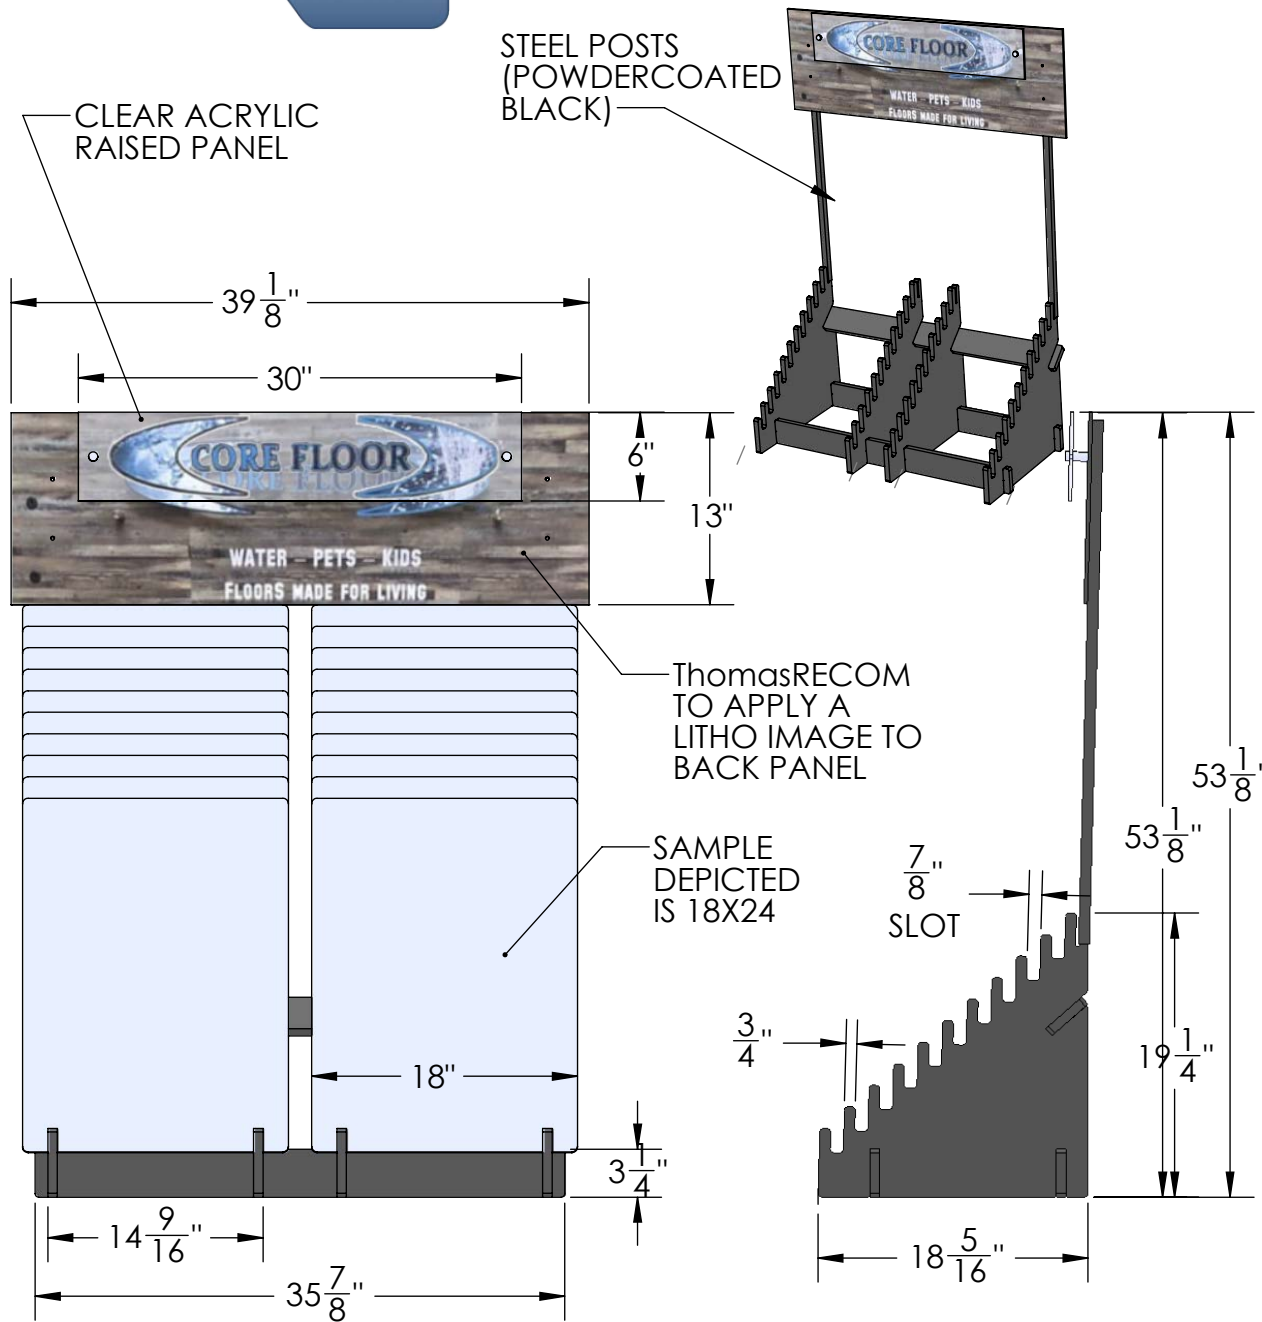

1/4" THICK  
BLACK MDF  
SIGN HEADER

SLOTS  
7/8"