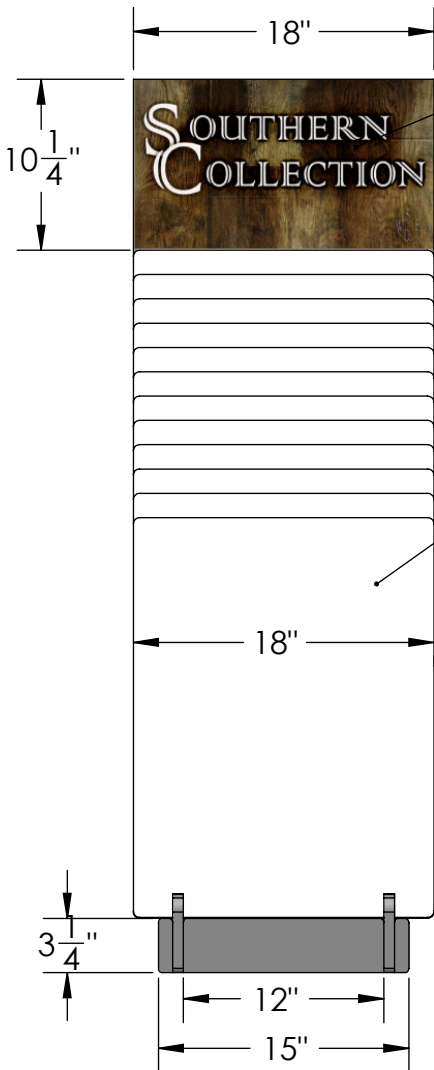

SLOTS 7/8"

ThomasRECOM
TO APPLY A
LITHO IMAGE

SAMPLE
DEPICTED
IS 18X24