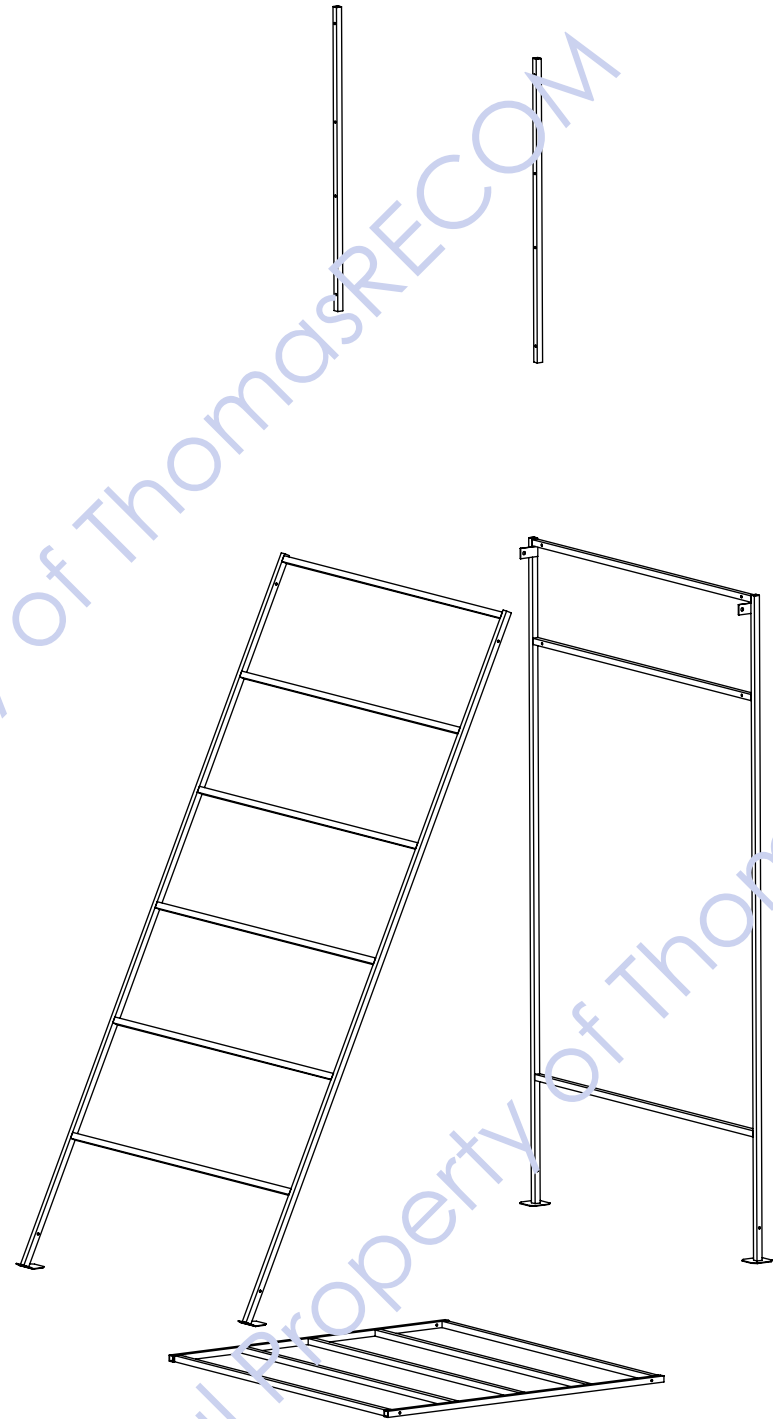

NO SIGN

HEADER SIGN  
SUPPLIED BY  
CUSTOMER

**ALL STEEL SQUARE TUBING  
POWDERCOATED BLACK**

THESE HORIZONTAL  
TUBES TO MOUNT  
TILES

LOWER TUBE  
SECTION ALLOWS  
FORKLIFT TO GET  
UNDER

CUSTOMER SUPPLIED  
SIGN BLANK

THESE VERTICAL  
TUBES ARE DRILLED  
TO MOUNT  
YOUR SIGN

91"

65°

**SHIPS FLAT IN FLAT TUBE SECTIONS  
THEN ASSEMBLE ON-SITE WITH BOLTS**

**SHIPS FLAT IN FLAT TUBE SECTIONS  
THEN ASSEMBLE ON-SITE WITH BOLTS**

SANTAFE

SANTAFE

3x3 STEEL PLATE  
WITH CHAMFERED  
CORNERS  
BENT TO MATCH  
BOTTOM OF TUBE

3x3 STEEL PLATE  
WITH CHAMFERED  
CORNERS