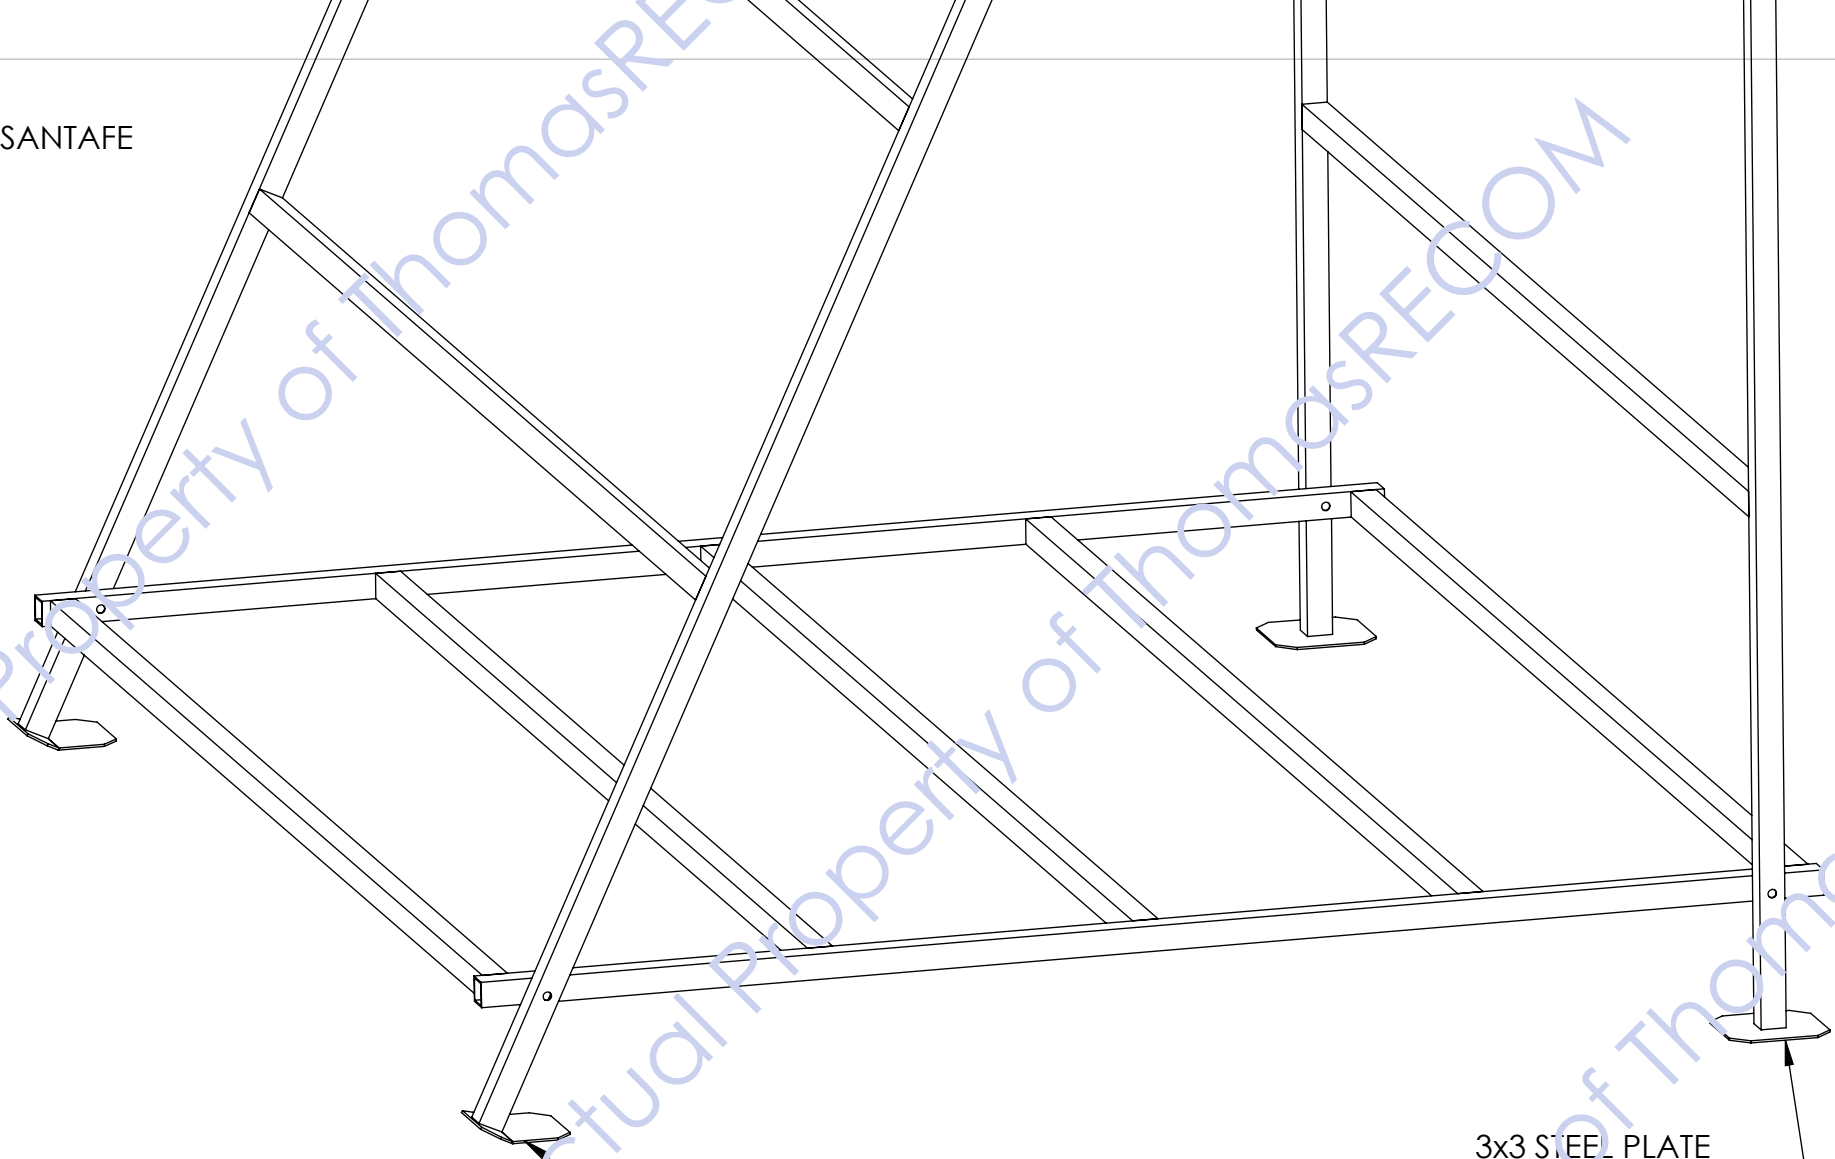

NO SIGN

HEADER SIGN  
SUPPLIED BY  
CUSTOMER

**ALL STEEL SQUARE TUBING  
POWDERCOATED BLACK**

THESE HORIZONTAL  
TUBES TO MOUNT  
TILES

LOWER TUBE  
SECTION ALLOWS  
FORKLIFT TO GET  
UNDER

CUSTOMER SUPPLIED  
SIGN BLANK

THESE VERTICAL  
TUBES ARE DRILLED  
TO MOUNT  
YOUR SIGN

91"

65°

**SHIPS FLAT IN FLAT TUBE SECTIONS  
THEN ASSEMBLE ON-SITE WITH BOLTS**

**SHIPS FLAT IN FLAT TUBE SECTIONS  
THEN ASSEMBLE ON-SITE WITH BOLTS**

SANTAFE

SANTAFE

3x3 STEEL PLATE  
WITH CHAMFERED  
CORNERS  
BENT TO MATCH  
BOTTOM OF TUBE

3x3 STEEL PLATE  
WITH CHAMFERED  
CORNERS