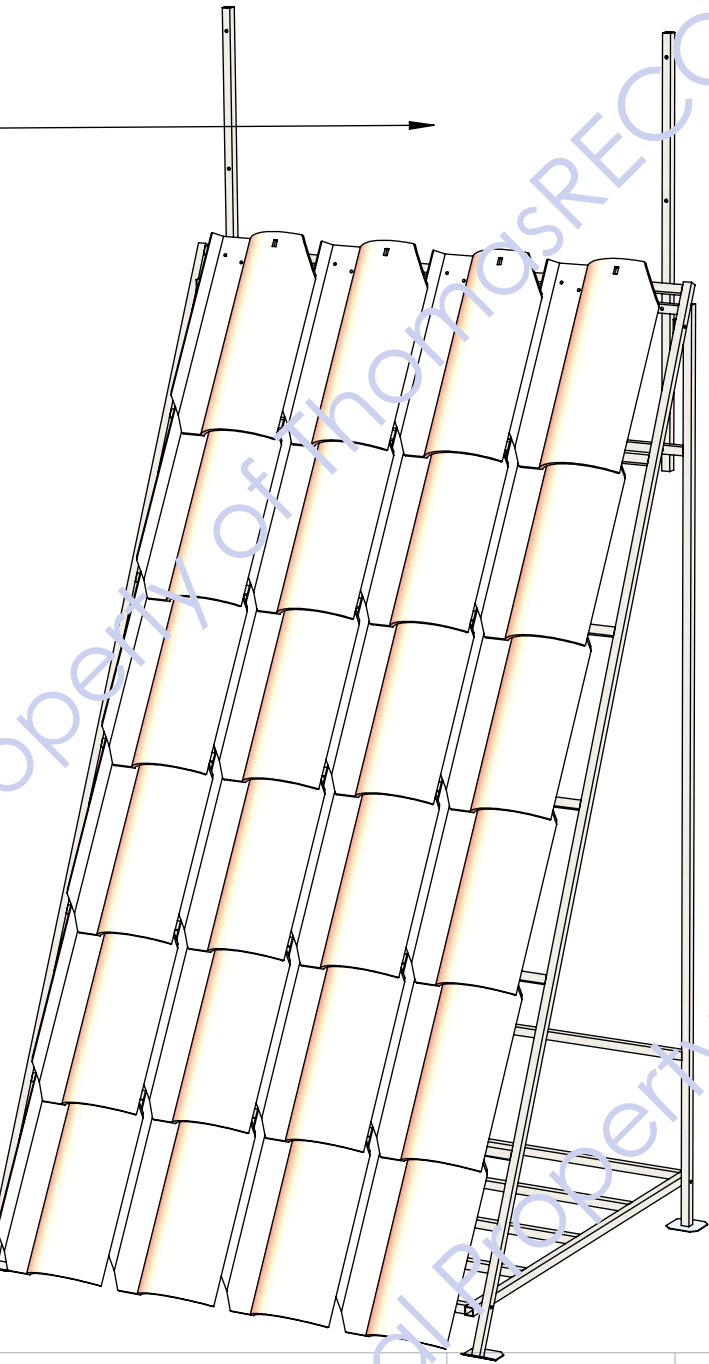

NO SIGN

HEADER SIGN  
SUPPLIED BY  
CUSTOMER

**ALL STEEL SQUARE TUBING  
POWDERCOATED BLACK**

THESE HORIZONTAL  
TUBES TO MOUNT  
TILES

LOWER TUBE  
SECTION ALLOWS  
FORKLIFT TO GET  
UNDER

CUSTOMER SUPPLIED  
SIGN BLANK

THESE VERTICAL  
TUBES ARE DRILLED  
TO MOUNT  
YOUR SIGN

91"

65°

**SHIPS FLAT IN FLAT TUBE SECTIONS  
THEN ASSEMBLE ON-SITE WITH BOLTS**

**SHIPS FLAT IN FLAT TUBE SECTIONS  
THEN ASSEMBLE ON-SITE WITH BOLTS**

SANTAFE

SANTAFE

3x3 STEEL PLATE  
WITH CHAMFERED  
CORNERS  
BENT TO MATCH  
BOTTOM OF TUBE

3x3 STEEL PLATE  
WITH CHAMFERED  
CORNERS