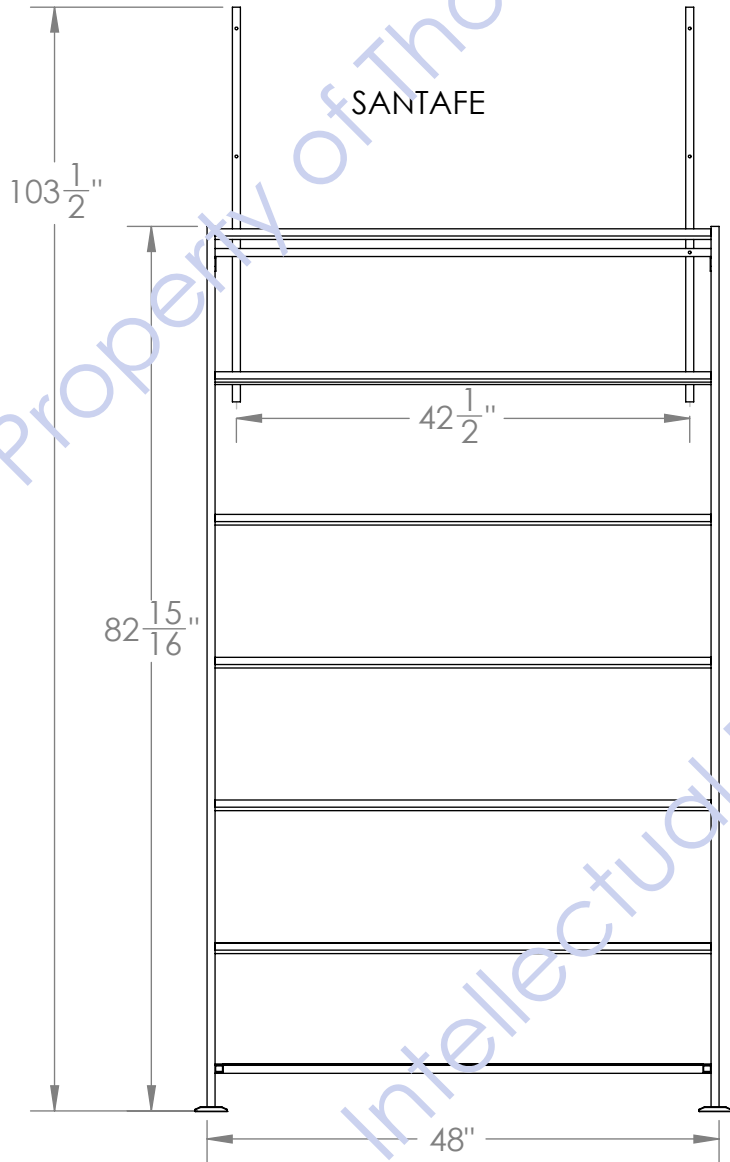

NO SIGN

HEADER SIGN  
SUPPLIED BY  
CUSTOMER

**ALL STEEL SQUARE TUBING  
POWDERCOATED BLACK**

THESE HORIZONTAL  
TUBES TO MOUNT  
TILES

LOWER TUBE  
SECTION ALLOWS  
FORKLIFT TO GET  
UNDER

CUSTOMER SUPPLIED  
SIGN BLANK

THESE VERTICAL  
TUBES ARE DRILLED  
TO MOUNT  
YOUR SIGN

91"

65°

**SHIPS FLAT IN FLAT TUBE SECTIONS  
THEN ASSEMBLE ON-SITE WITH BOLTS**

**SHIPS FLAT IN FLAT TUBE SECTIONS  
THEN ASSEMBLE ON-SITE WITH BOLTS**

SANTAFE

SANTAFE

3x3 STEEL PLATE  
WITH CHAMFERED  
CORNERS  
BENT TO MATCH  
BOTTOM OF TUBE

3x3 STEEL PLATE  
WITH CHAMFERED  
CORNERS