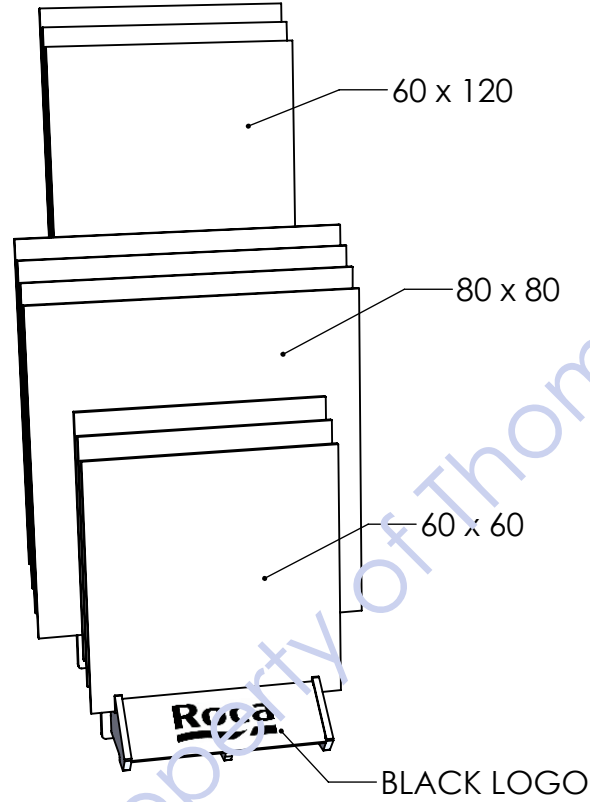

Back

ALL WHITE 5/8" MDF
 WHITE PAINTED EDGES
 BLACK SCREENED LOGO

ALL SLIP TOGETHER ASSEMBLY
(NO FASTENERS, NO TOOLS)

5/8" THICK MDF, BLACK
WITH BLACK PAINTED EDGES

SIGN SNAPS
INTO RECEIVER
SLOTS

SIGN PANEL IS
1/4" THICK MDF