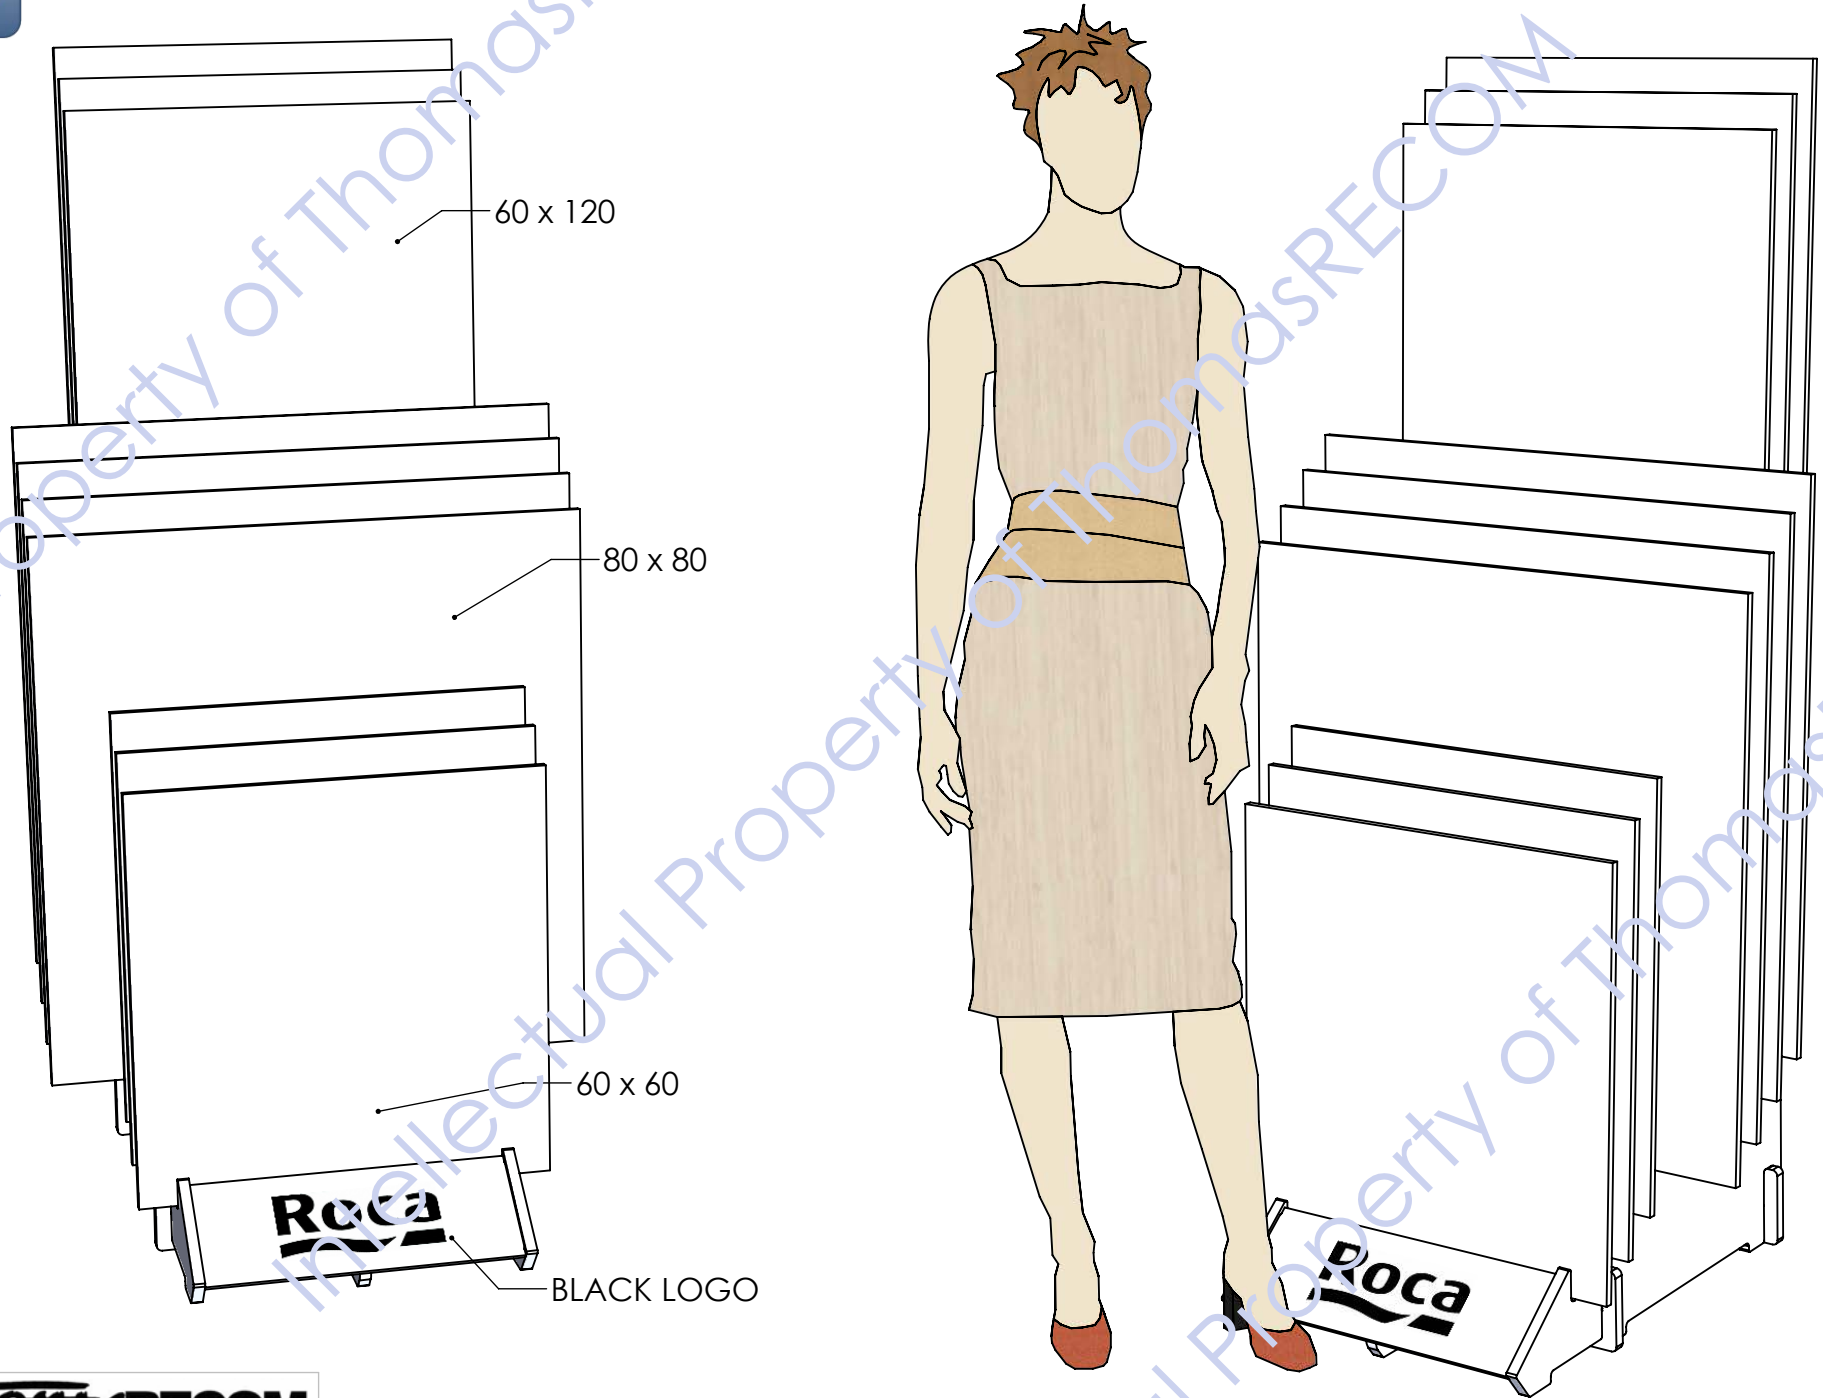

Back

ALL WHITE 5/8" MDF
 WHITE PAINTED EDGES
 BLACK SCREENED LOGO

ALL SLIP TOGETHER ASSEMBLY
(NO FASTENERS, NO TOOLS)

5/8" THICK MDF, BLACK
WITH BLACK PAINTED EDGES

SIGN SNAPS
INTO RECEIVER
SLOTS

SIGN PANEL IS
1/4" THICK MDF