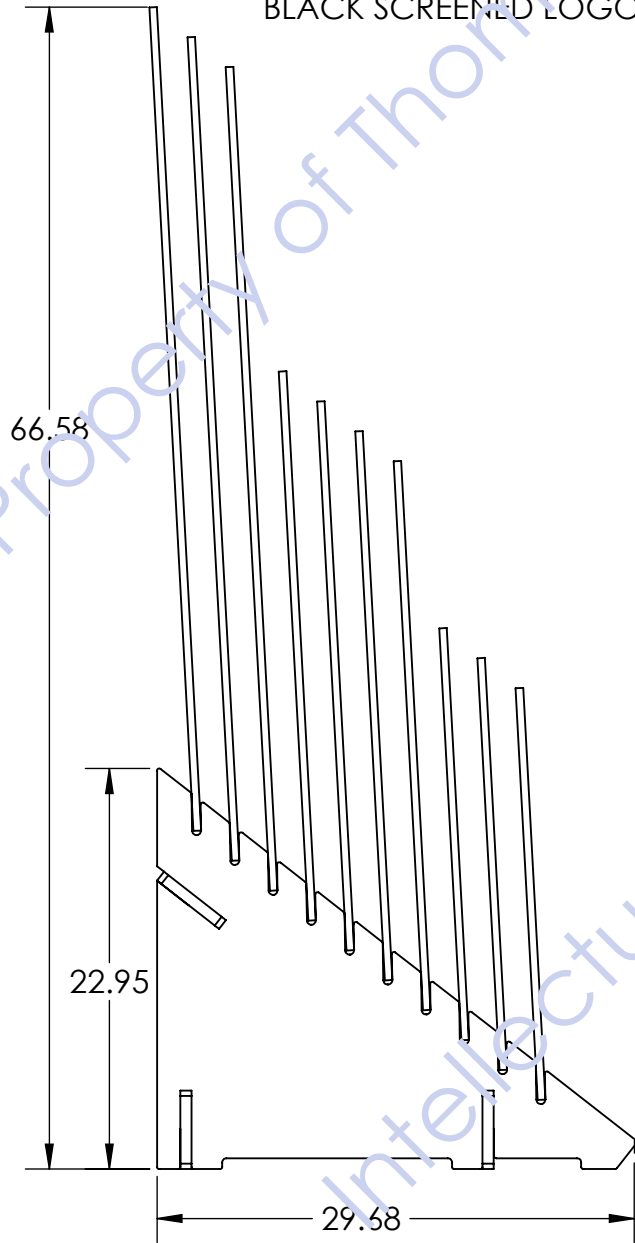

Back

ALL WHITE 5/8" MDF
 WHITE PAINTED EDGES
 BLACK SCREENED LOGO

ALL SLIP TOGETHER ASSEMBLY
(NO FASTENERS, NO TOOLS)

5/8" THICK MDF, BLACK
WITH BLACK PAINTED EDGES

SIGN SNAPS
INTO RECEIVER
SLOTS

SIGN PANEL IS
1/4" THICK MDF