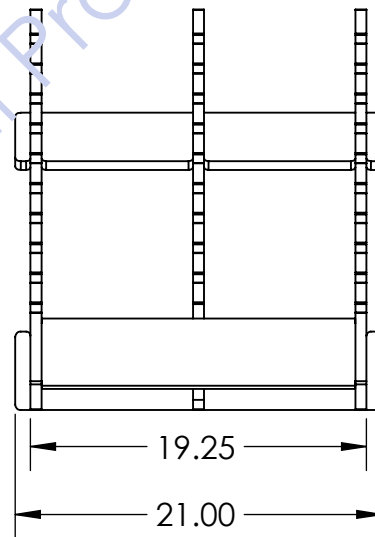

Back

ALL WHITE 5/8" MDF
 WHITE PAINTED EDGES
 BLACK SCREENED LOGO

ALL SLIP TOGETHER ASSEMBLY
(NO FASTENERS, NO TOOLS)

5/8" THICK MDF, BLACK
WITH BLACK PAINTED EDGES

SIGN SNAPS
INTO RECEIVER
SLOTS

SIGN PANEL IS
1/4" THICK MDF