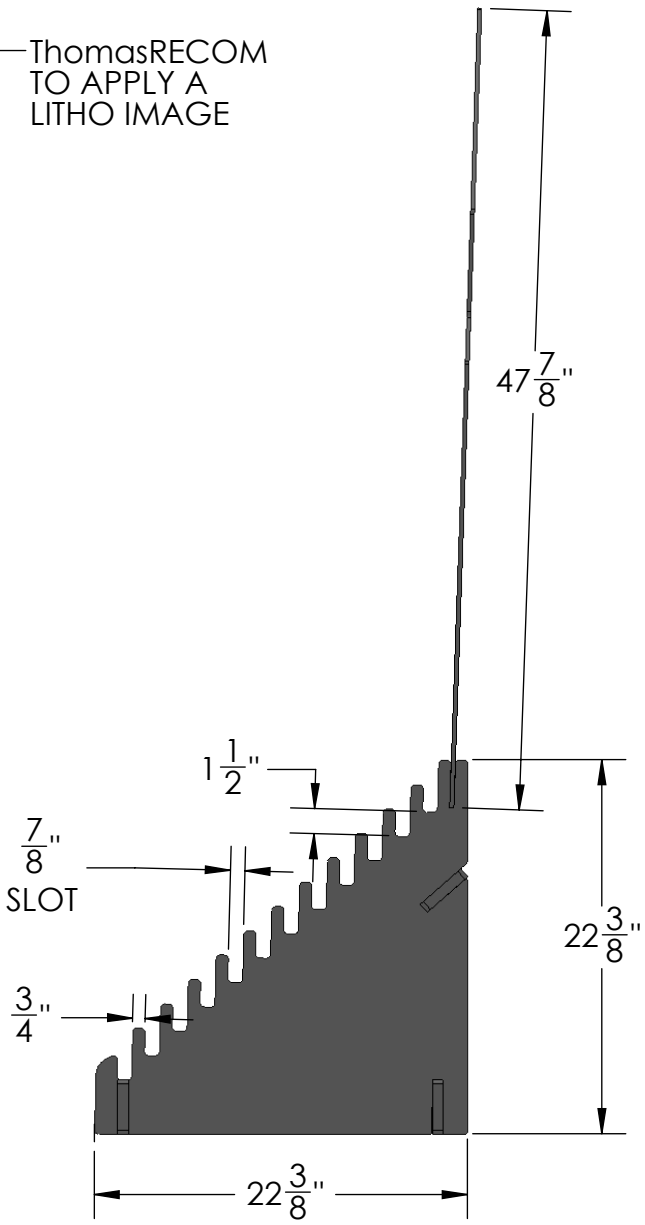

Back

ThomasRECOM TO APPLY A LITHO IMAGE

SLOTS
7/8"

1/4" THICK
BLACK MDF
SIGN HEADER

5/8" THICK BLACK MDF

18"