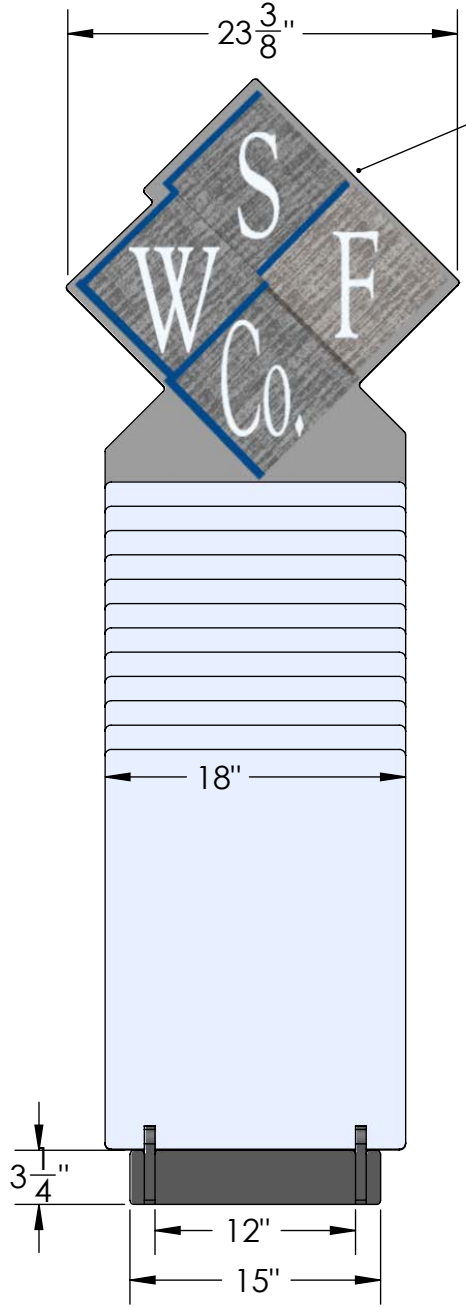

Back

ThomasRECOM TO APPLY A LITHO IMAGE

SLOTS
7/8"

1/4" THICK
BLACK MDF
SIGN HEADER

5/8" THICK BLACK MDF

18"