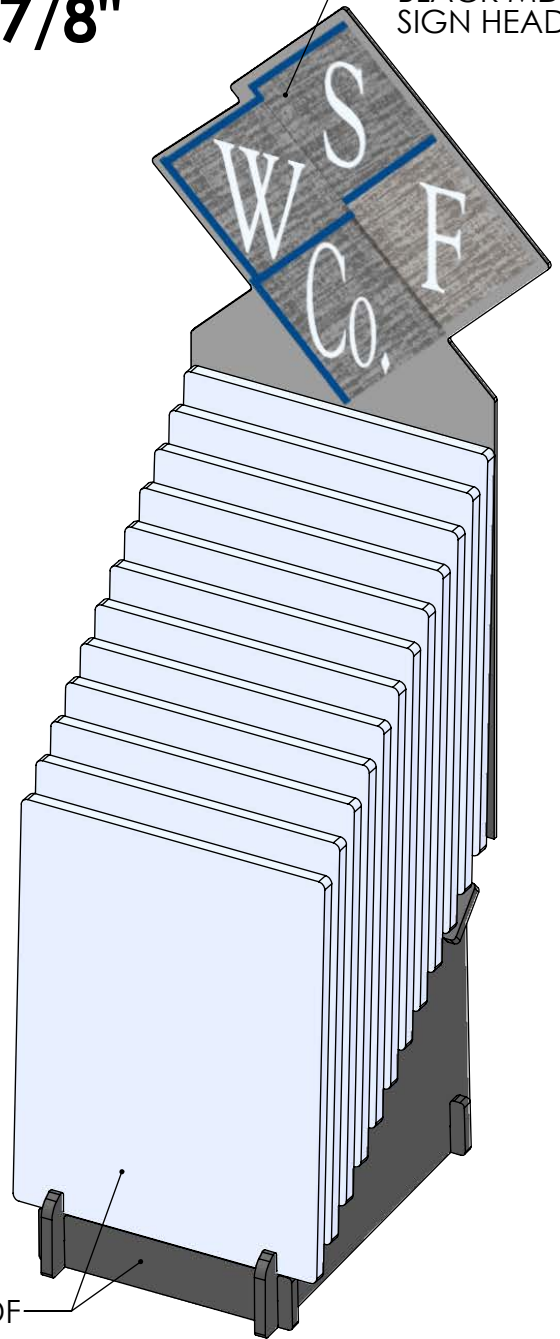

Back

ThomasRECOM TO APPLY A LITHO IMAGE

SLOTS
7/8"

1/4" THICK
BLACK MDF
SIGN HEADER

5/8" THICK BLACK MDF

18"