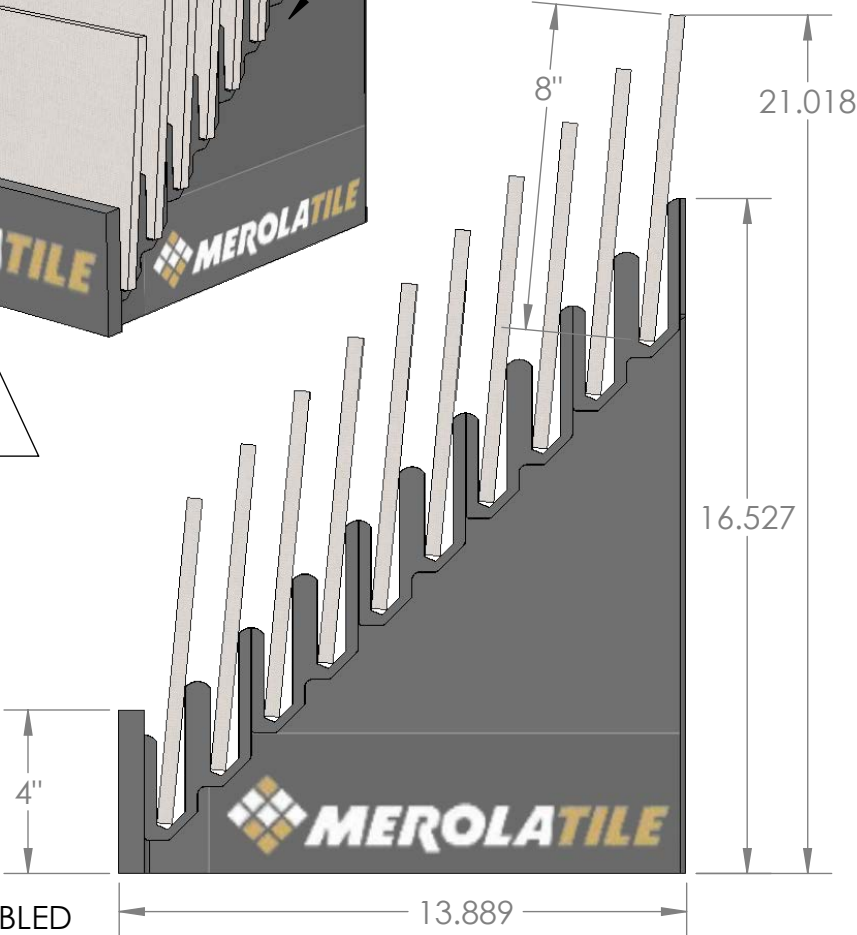

Back

ACCOMODATES
(20) 6X6 OR 8X8
SAMPLES

PLASTIC CHANNELS
ACCEPT UP TO 5/8"

1/8" THICK
BLACK PVC
SHELL

5/8" THICK
MDF
EDGEBANDED

SHIPS FULLY ASSEMBLED
2/CARTON