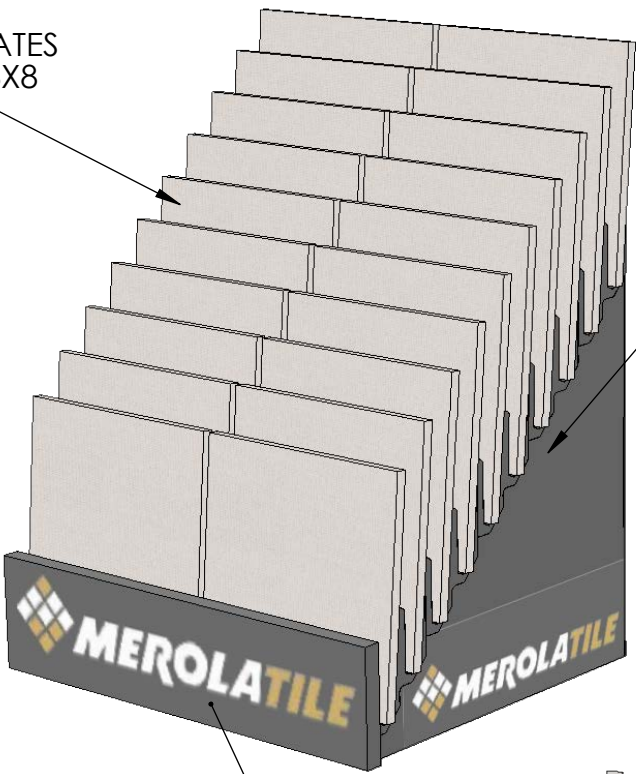

Back

ACCOMODATES
(20) 6X6 OR 8X8
SAMPLES

PLASTIC CHANNELS
ACCEPT UP TO 5/8"

1/8" THICK
BLACK PVC
SHELL

5/8" THICK
MDF
EDGEBANDED

SHIPS FULLY ASSEMBLED
2/CARTON