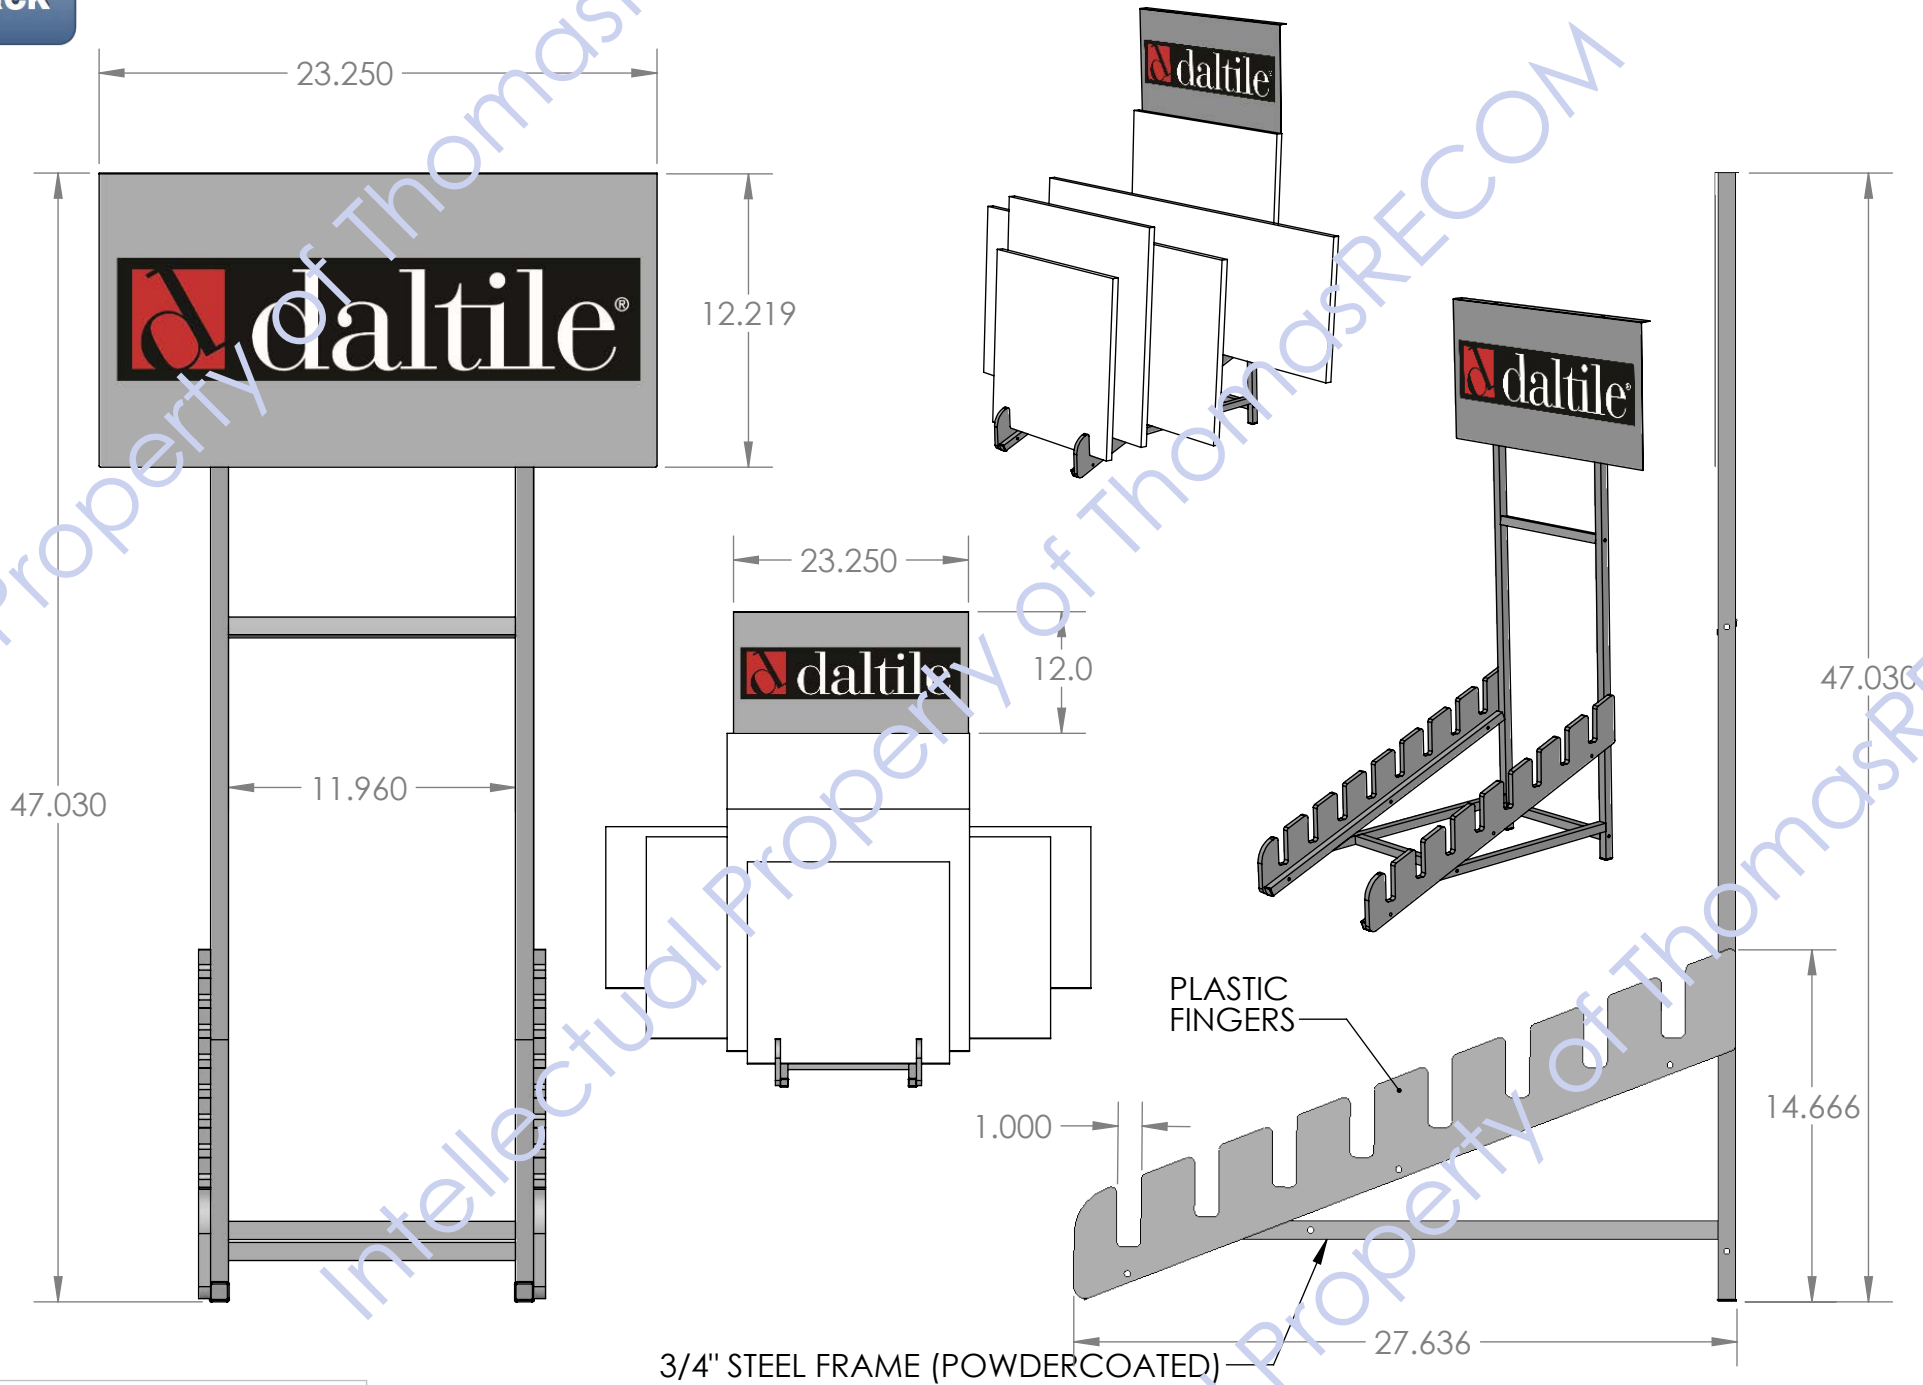

Back

3/4" STEEL FRAME (POWDERCOATED)