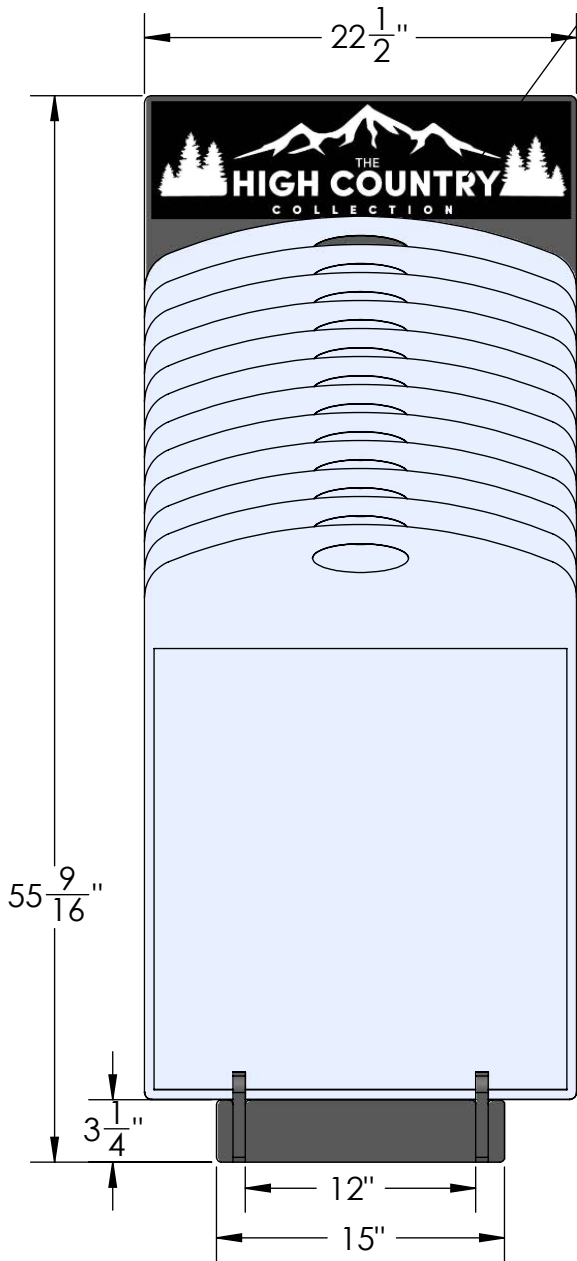

# SLOTS 3/4"

Back

ThomasRECOM  
TO APPLY A  
SCREEN IMAGE

1/4" THICK  
BLACK MDF  
SIGN HEADER