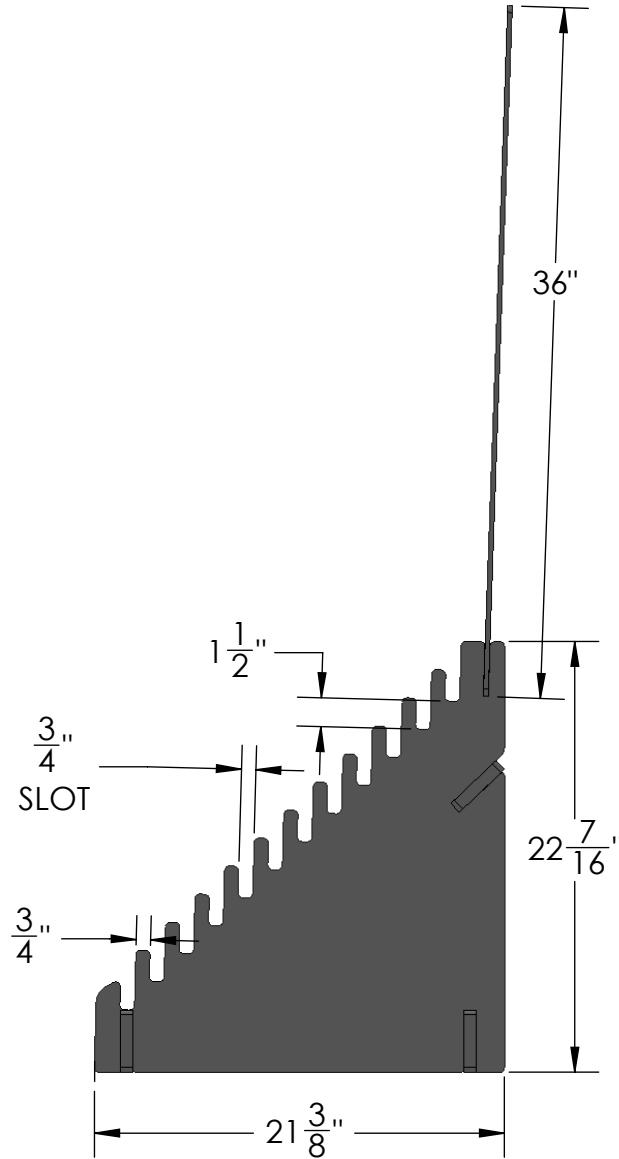

# SLOTS 3/4"

Back

ThomasRECOM  
TO APPLY A  
SCREEN IMAGE

1/4" THICK  
BLACK MDF  
SIGN HEADER