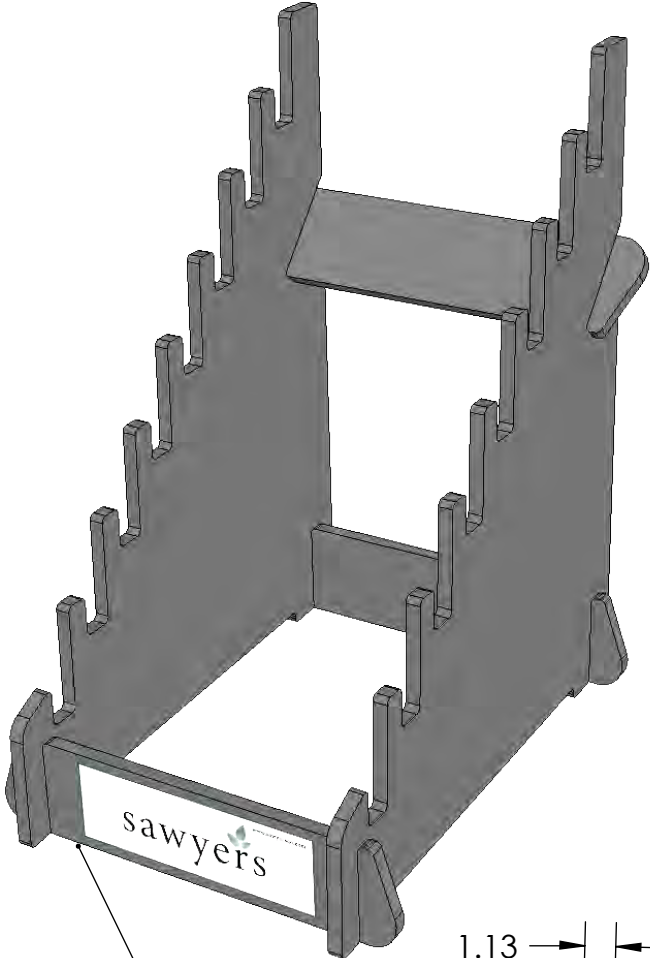

Back

BLACK MDF
5/8" THICK
BLACK PAINTED EDGES

DECAL INCLUDED