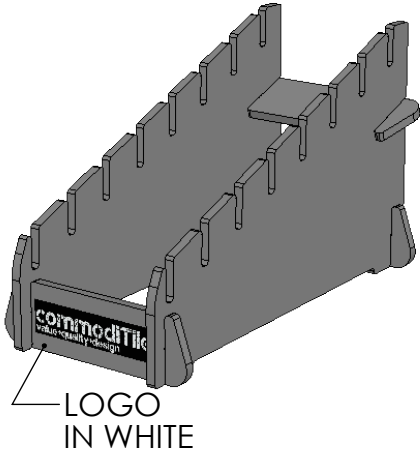

5-COUNT OR 8-COUNT  
 OVERALL SIZE WOULD BE THE SAME  
 BLACK W/BLACK PAINTED EDGES  
 5/8" THICK MDF

Back