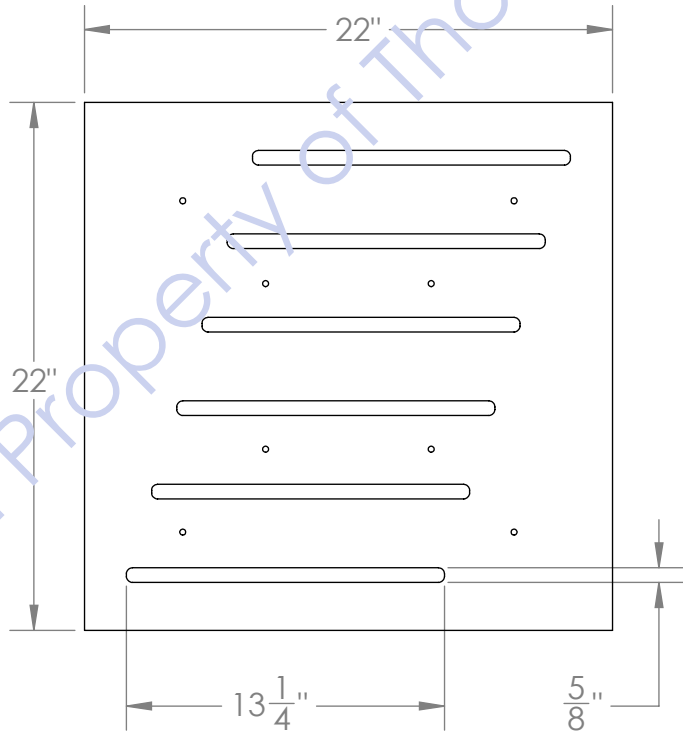

Back

12-3/4" X 48" X 1/2" THICK

5/8" THICK MDF WITH BLACK EDGE BANDING TOP AND BOTTOM

SLOTS ARE 13-1/4" LONG TO ACCOMODATE PLANKS UP TO 1/2" THICK

PORTOBELLO LOGO