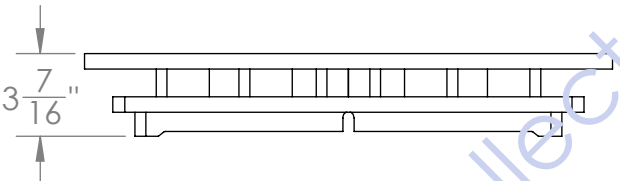

Back

12-3/4" X 48" X 1/2" THICK

5/8" THICK MDF WITH BLACK EDGE BANDING TOP AND BOTTOM

SLOTS ARE 13-1/4" LONG TO ACCOMODATE PLANKS UP TO 1/2" THICK

PORTOBELLO LOGO