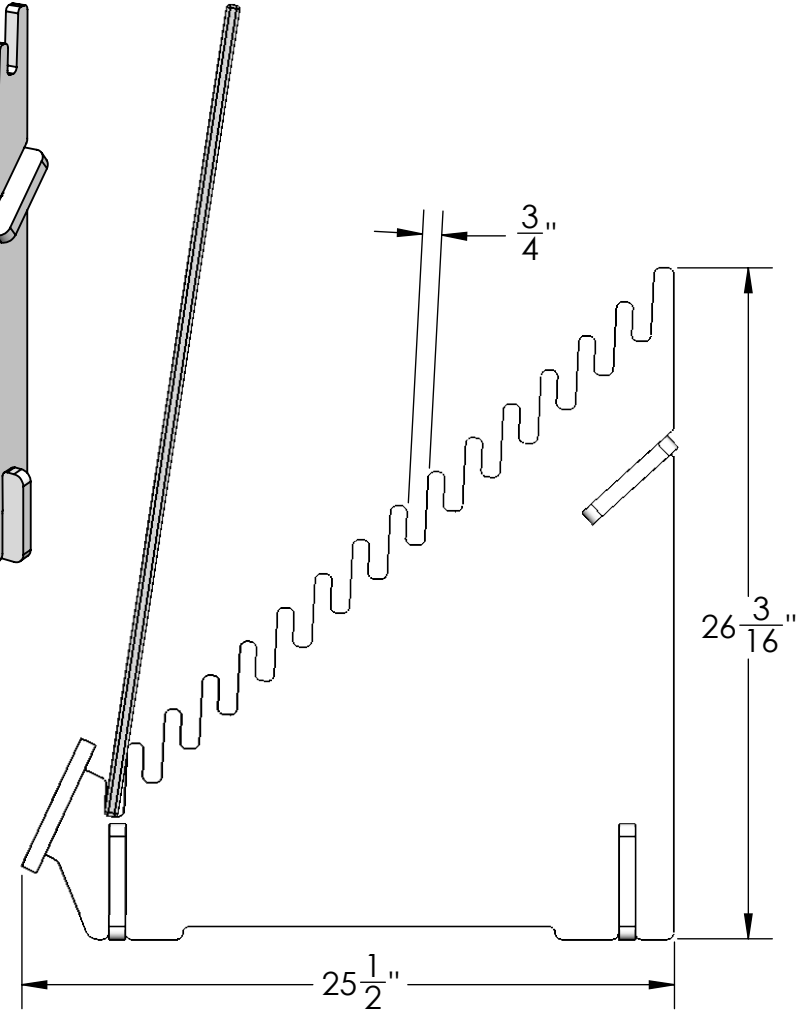

Back

PACKED 1/CTN

FOLKSTONE GRAY

BASE
WIDTH

GRAY MDF

FRONT PANEL IS ANGLED UP TOWARDS YOUR CUSTOMER

FRONT SIGN PANEL IS 5/8" THICK

FRONT PANEL ALIGNS WITH DOWELS ON FRONT

3/4"

5"

12 1/2"