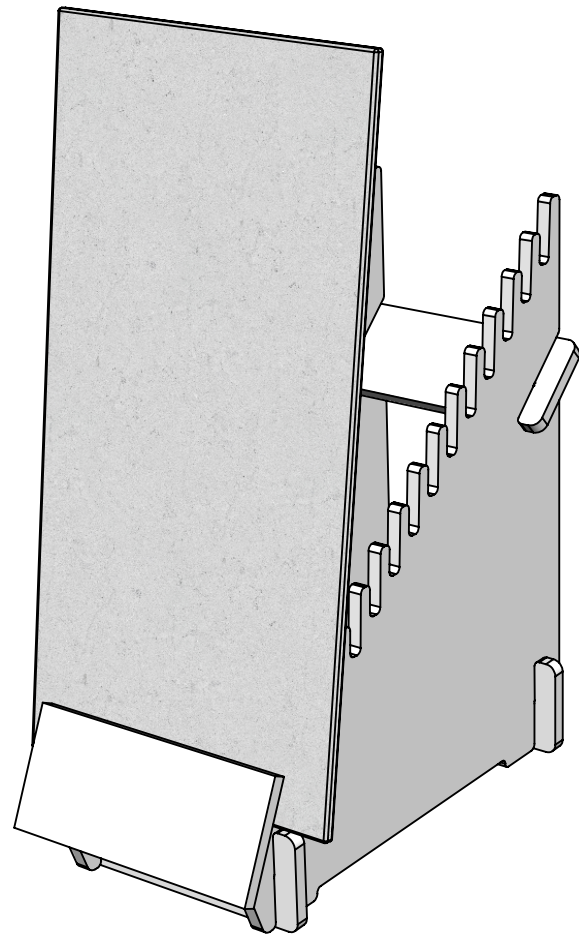

Back

PACKED 1/CTN

FOLKSTONE GRAY

BASE
WIDTH

GRAY MDF

FRONT PANEL IS ANGLED UP TOWARDS YOUR CUSTOMER

FRONT SIGN PANEL IS 5/8" THICK

FRONT PANEL ALIGNS WITH DOWELS ON FRONT

3/4"

5"

12 1/2"