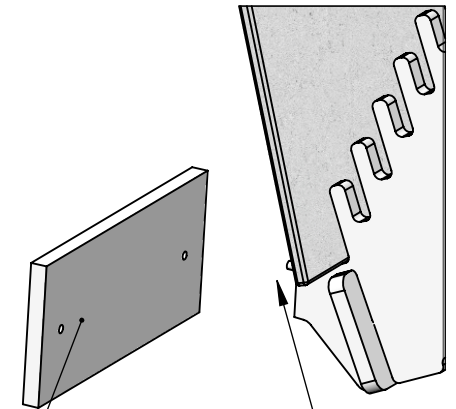

Back

PACKED 1/CTN

FOLKSTONE GRAY

BASE
WIDTH

GRAY MDF

FRONT PANEL IS ANGLED UP TOWARDS YOUR CUSTOMER

FRONT SIGN PANEL IS 5/8" THICK

FRONT PANEL ALIGNS WITH DOWELS ON FRONT

3/4"

5"

12 1/2"