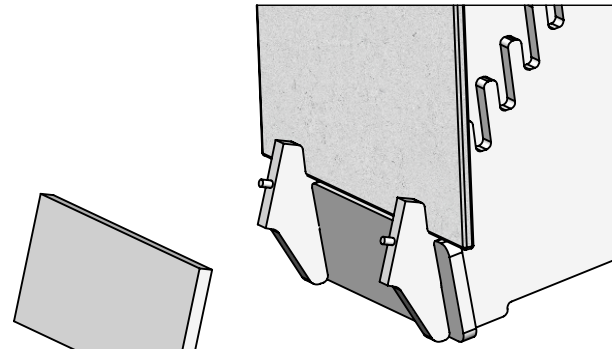

Back

PACKED 1/CTN

FOLKSTONE GRAY

BASE
WIDTH

GRAY MDF

FRONT PANEL IS ANGLED UP TOWARDS YOUR CUSTOMER

FRONT SIGN PANEL IS 5/8" THICK

FRONT PANEL ALIGNS WITH DOWELS ON FRONT

3/4"

5"

12 1/2"