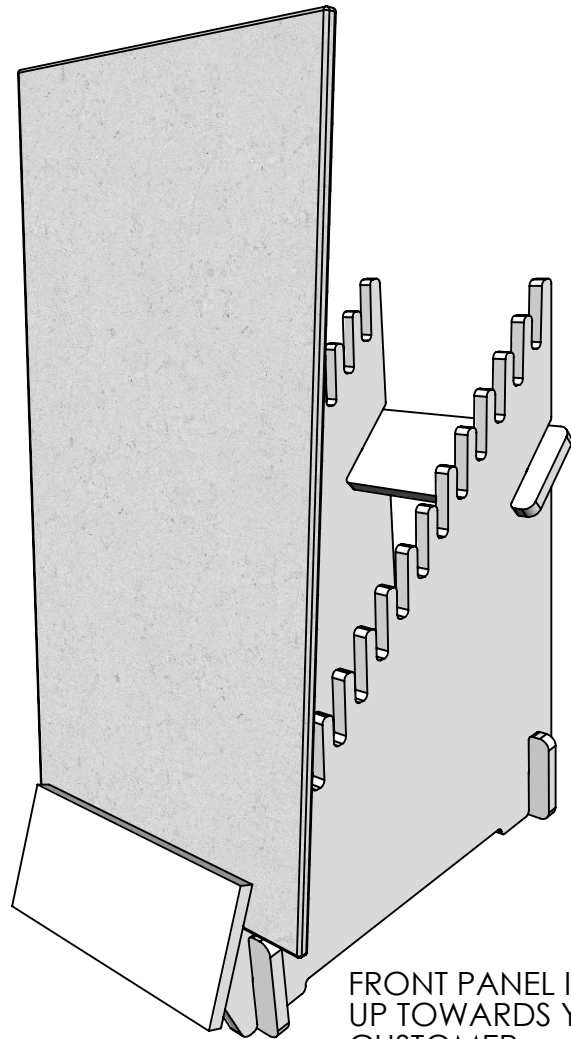

Back

PACKED 1/CTN

FOLKSTONE GRAY

BASE
WIDTH

GRAY MDF

FRONT PANEL IS ANGLED UP TOWARDS YOUR CUSTOMER

FRONT SIGN PANEL IS 5/8" THICK

FRONT PANEL ALIGNS WITH DOWELS ON FRONT

3/4"

5"

12 1/2"