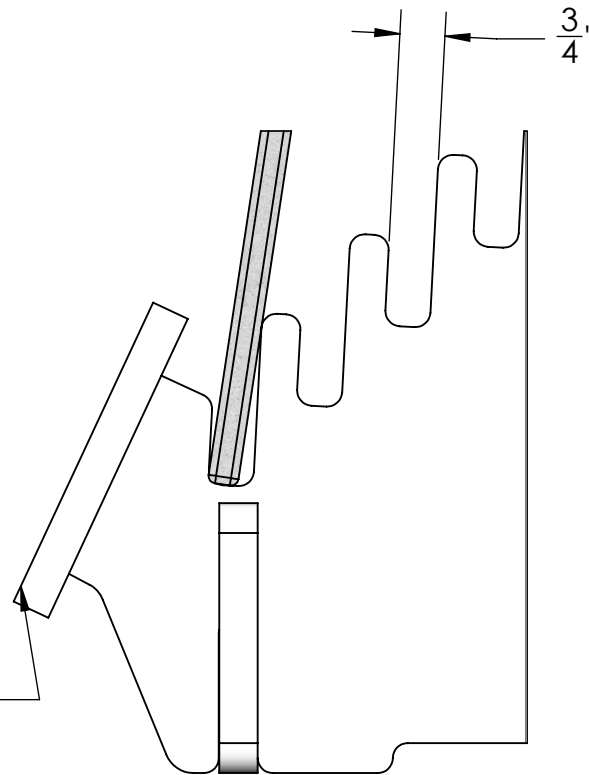

Back

PACKED 1/CTN

FOLKSTONE GRAY

BASE
WIDTH

GRAY MDF

FRONT PANEL IS ANGLED UP TOWARDS YOUR CUSTOMER

FRONT SIGN PANEL IS 5/8" THICK

FRONT PANEL ALIGNS WITH DOWELS ON FRONT

3/4"

5"

12 1/2"