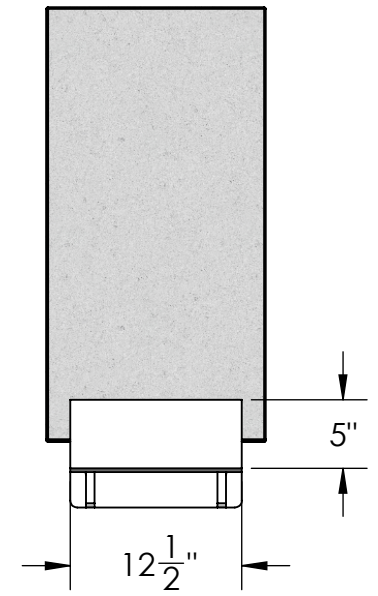

Back

PACKED 1/CTN

FOLKSTONE GRAY

BASE
WIDTH

GRAY MDF

FRONT PANEL IS ANGLED UP TOWARDS YOUR CUSTOMER

FRONT SIGN PANEL IS 5/8" THICK

FRONT PANEL ALIGNS WITH DOWELS ON FRONT

3/4"

5"

12 1/2"