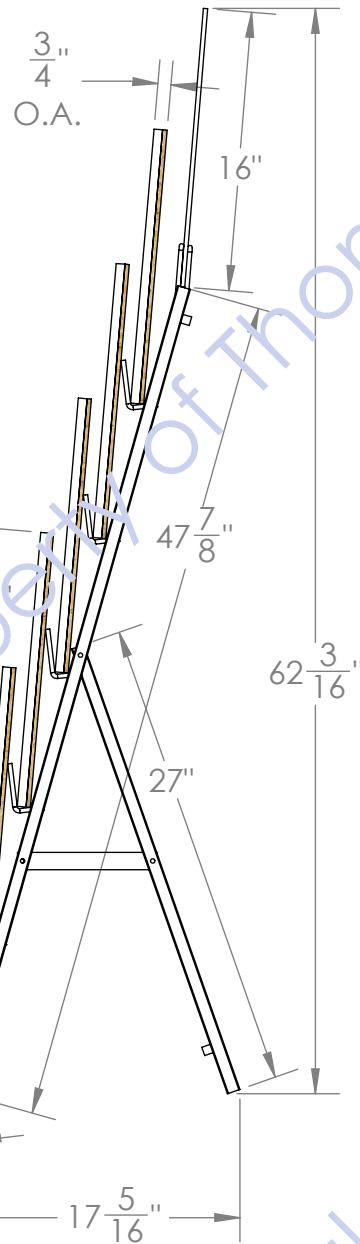

POWDERCOAT WHITE OR BLACK

SAMPLES ARE 3/4" THICK MOUNTED ON 1/4" MDF PANELS

DETAIL B SCALE 1:4

BOARD SIZE: 15-3/4 X 26

**CUSTOMER PREFERS HOOKS**

'U' SHAPED SIGN  
HOLDER DOES NOT  
POKE THROUGH CARTON

WHITE SIGN