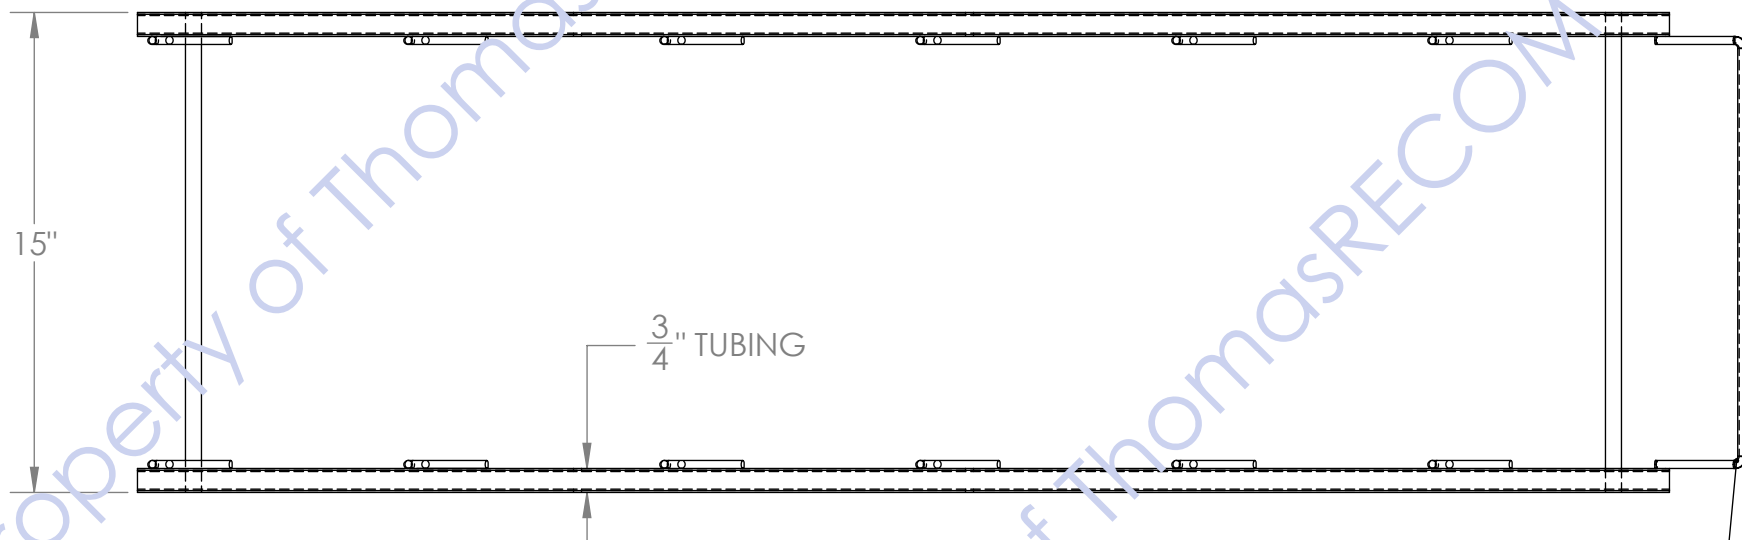

POWDERCOAT WHITE OR BLACK

SAMPLES ARE 3/4" THICK MOUNTED ON 1/4" MDF PANELS

DETAIL B SCALE 1:4

BOARD SIZE: 15-3/4 X 26

**CUSTOMER PREFERS HOOKS**

'U' SHAPED SIGN  
HOLDER DOES NOT  
POKE THROUGH CARTON

WHITE SIGN