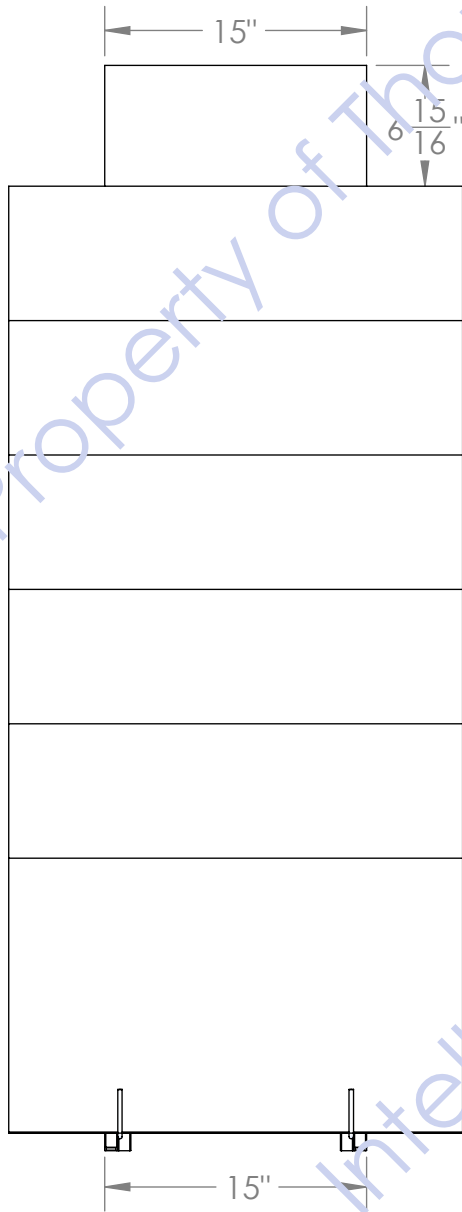

POWDERCOAT WHITE OR BLACK

SAMPLES ARE 3/4" THICK MOUNTED ON 1/4" MDF PANELS

DETAIL B SCALE 1:4

BOARD SIZE: 15-3/4 X 26

**CUSTOMER PREFERS HOOKS**

'U' SHAPED SIGN  
HOLDER DOES NOT  
POKE THROUGH CARTON

WHITE SIGN