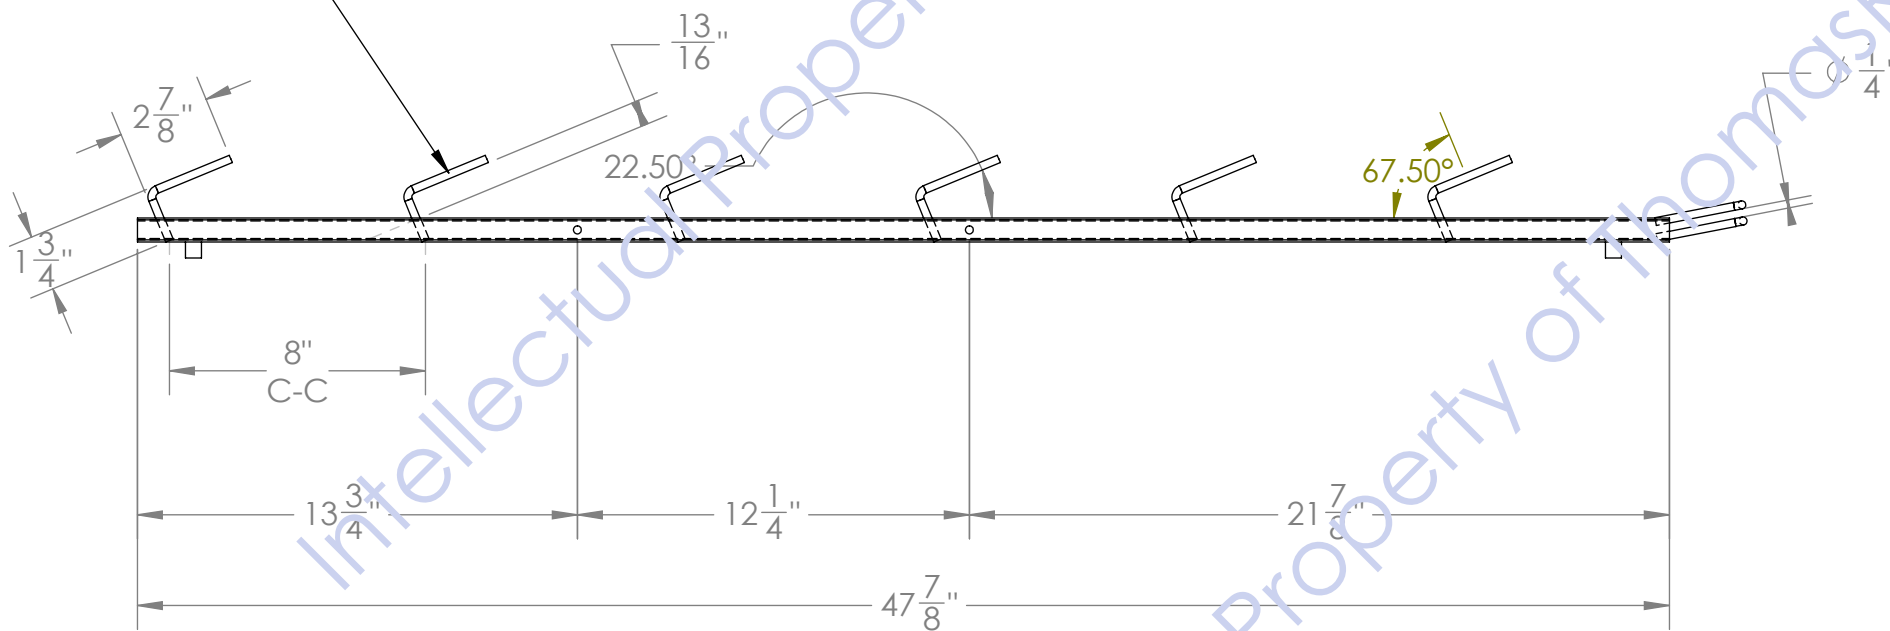

POWDERCOAT WHITE OR BLACK

SAMPLES ARE 3/4" THICK MOUNTED ON 1/4" MDF PANELS

DETAIL B SCALE 1:4

BOARD SIZE: 15-3/4 X 26

**CUSTOMER PREFERS HOOKS**

'U' SHAPED SIGN  
HOLDER DOES NOT  
POKE THROUGH CARTON

WHITE SIGN