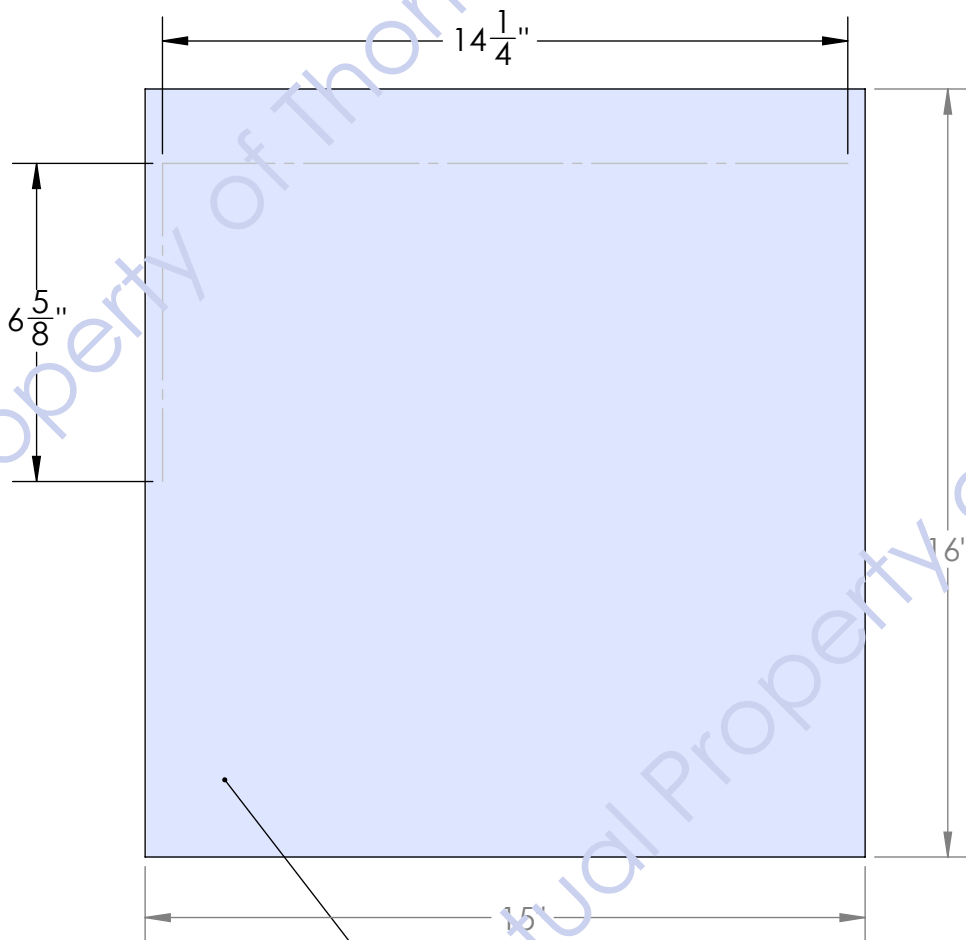

POWDERCOAT WHITE OR BLACK

SAMPLES ARE 3/4" THICK MOUNTED ON 1/4" MDF PANELS

DETAIL B SCALE 1:4

BOARD SIZE: 15-3/4 X 26

**CUSTOMER PREFERS HOOKS**

'U' SHAPED SIGN  
HOLDER DOES NOT  
POKE THROUGH CARTON

WHITE SIGN