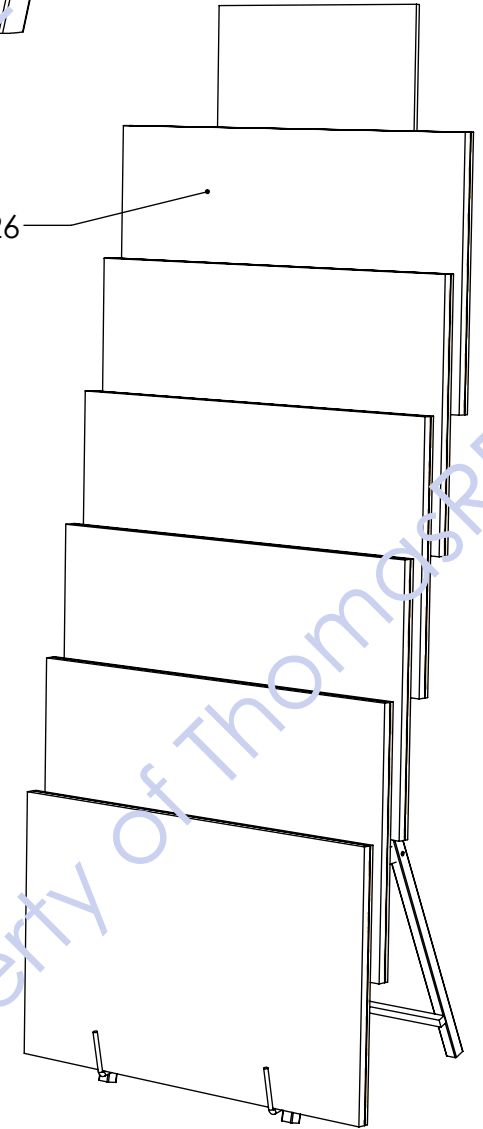

POWDERCOAT WHITE OR BLACK

SAMPLES ARE 3/4" THICK MOUNTED ON 1/4" MDF PANELS

DETAIL B SCALE 1:4

BOARD SIZE: 15-3/4 X 26

**CUSTOMER PREFERS HOOKS**

'U' SHAPED SIGN  
HOLDER DOES NOT  
POKE THROUGH CARTON

WHITE SIGN