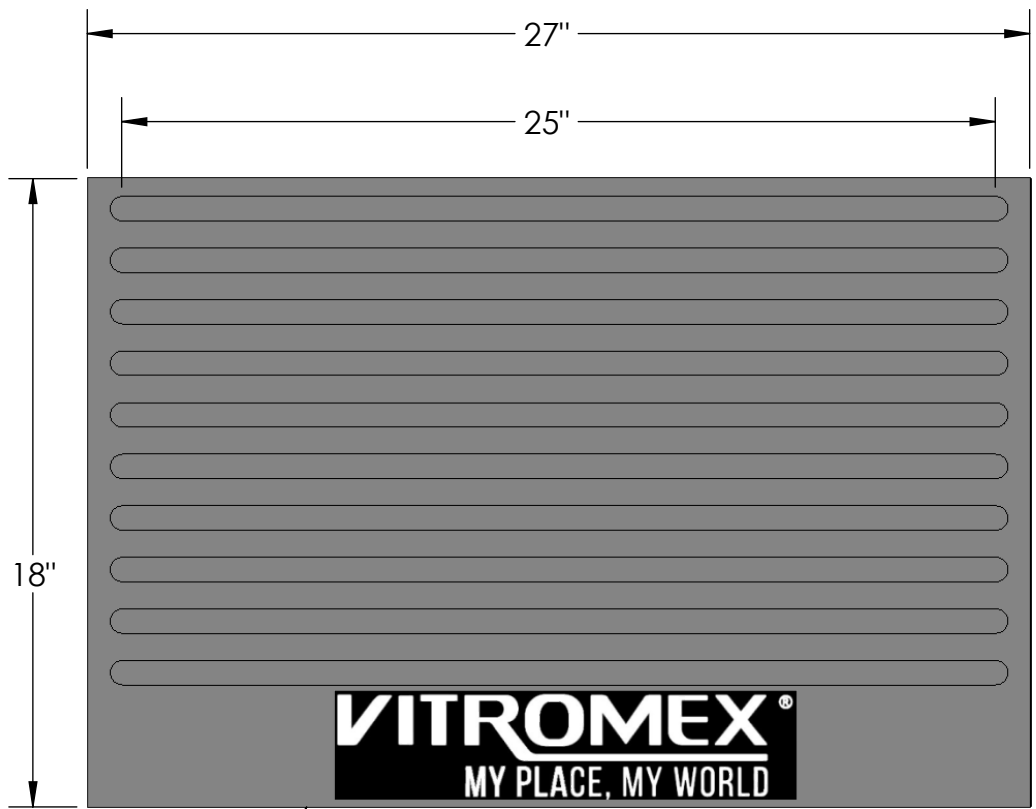

**Back**

FLAT VIEW

WHITE SCREEN OR DECAL

BLACK DISPLAY

BLACK TAPE EDGEBOARDING

TO ACCEPT 25" BOARDS