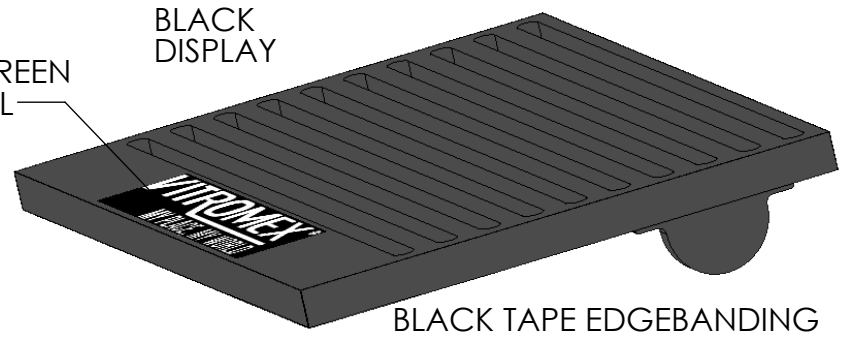

**Back**

FLAT VIEW

WHITE SCREEN OR DECAL

BLACK DISPLAY

BLACK TAPE EDGEBOARDING

TO ACCEPT 25" BOARDS