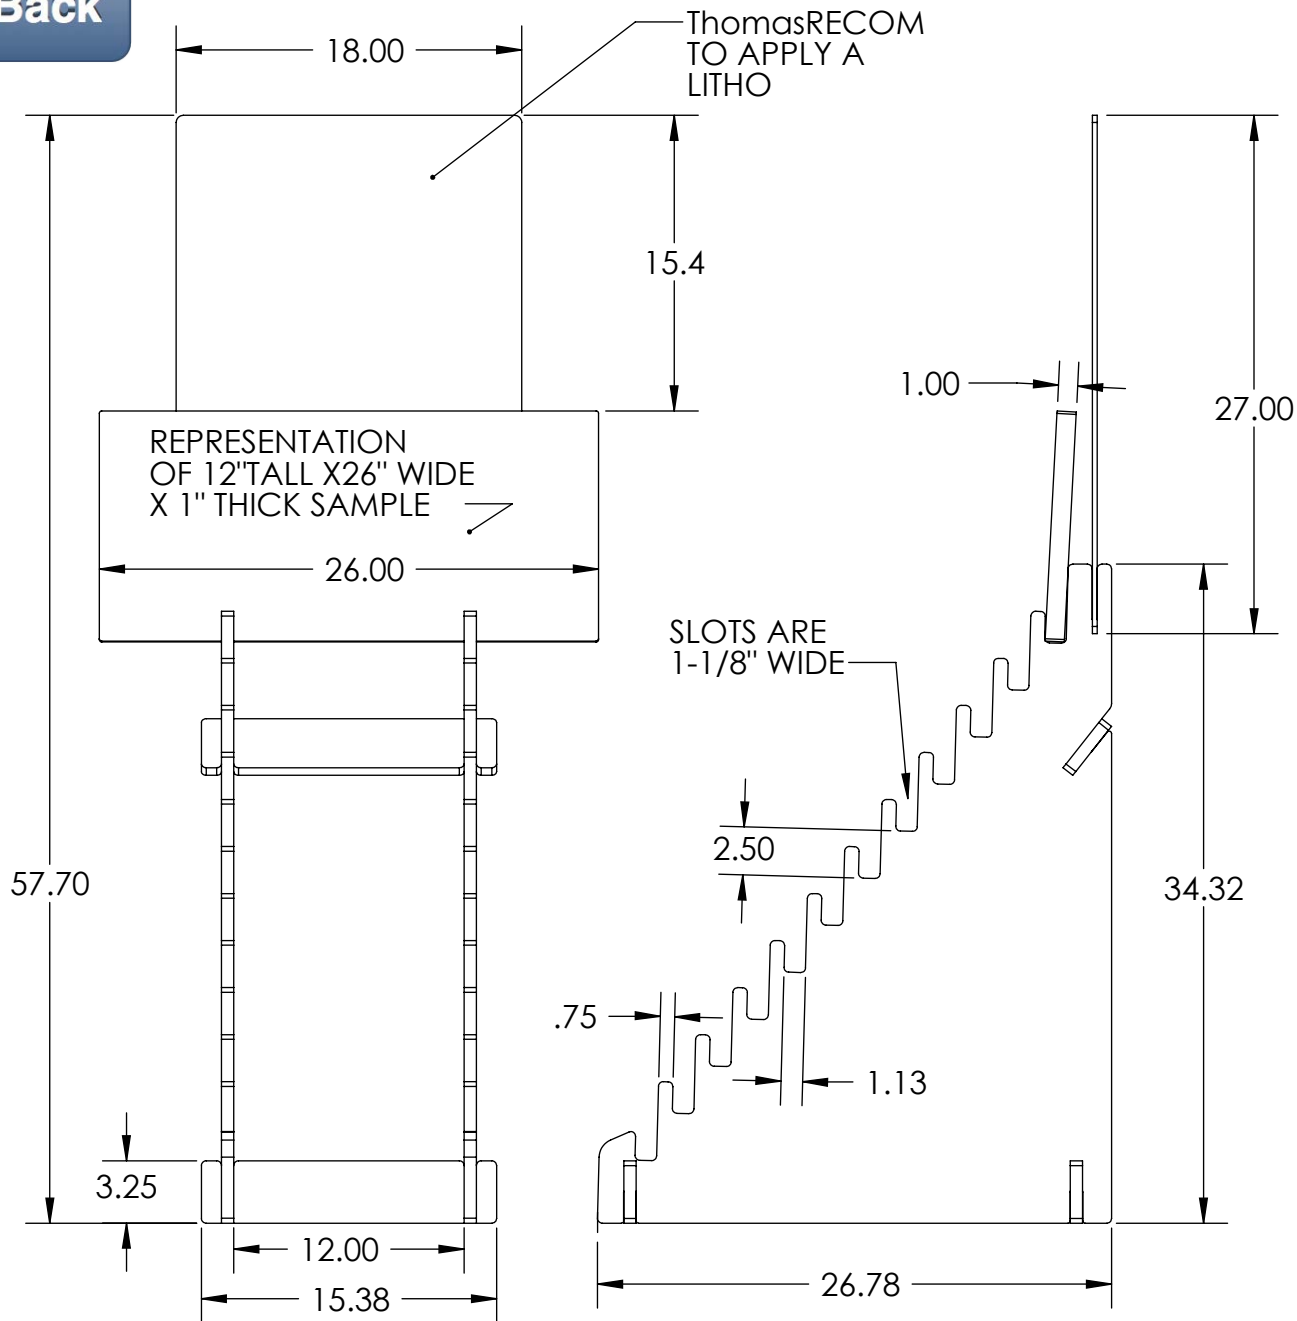

Back

1/4" THICK
BLACK MDF
SIGN HEADER

**SLOTS
1-1/8"**