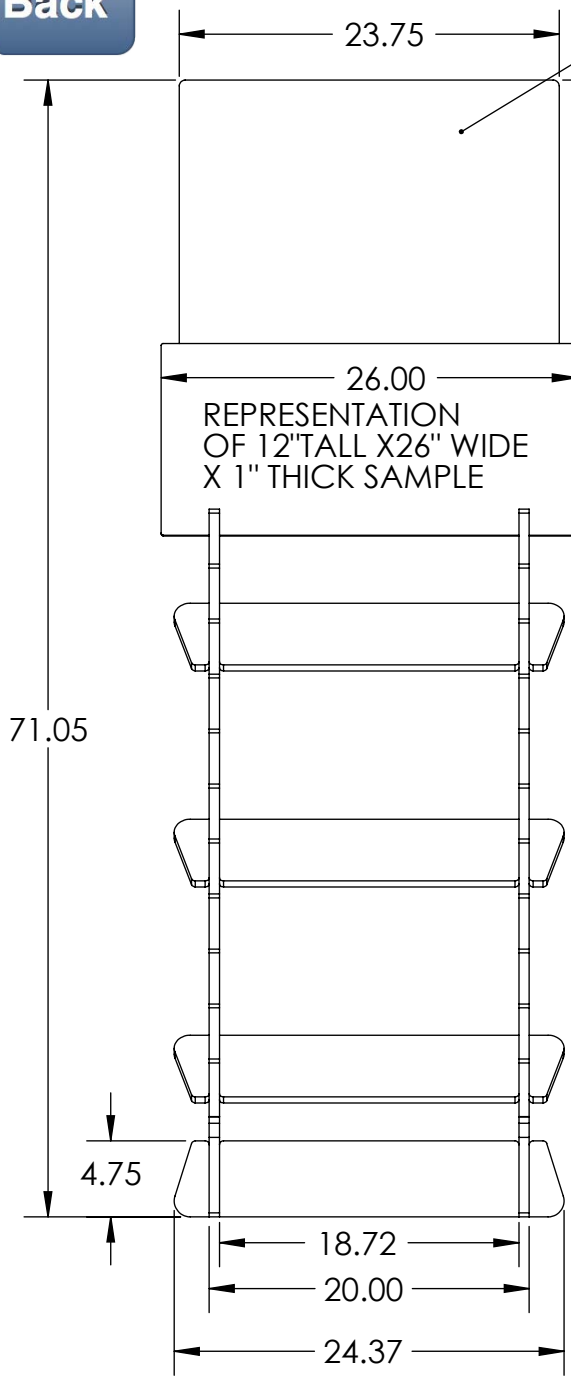

Back

ThomasRECOM
TO APPLY A
LITHO

ThomasRECOM
TO APPLY A
LITHO

1/4" THICK
BLACK MDF
SIGN HEADER

SLOTS 1-1/8"