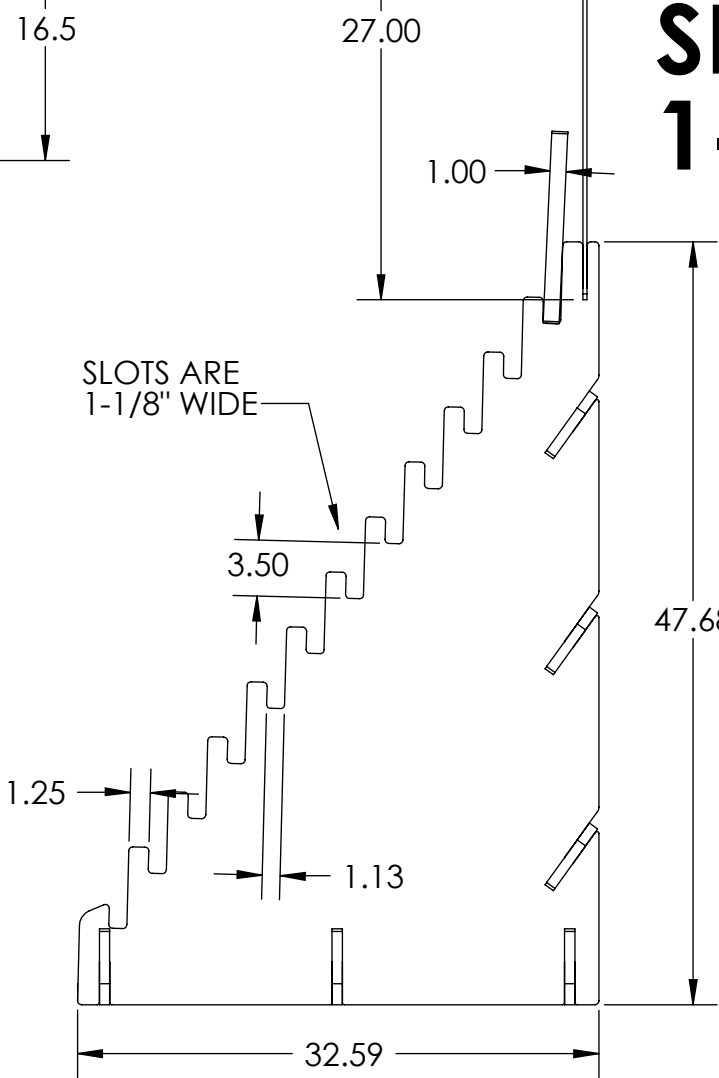

Back

ThomasRECOM
TO APPLY A
LITHO

ThomasRECOM
TO APPLY A
LITHO

1/4" THICK
BLACK MDF
SIGN HEADER

SLOTS 1-1/8"