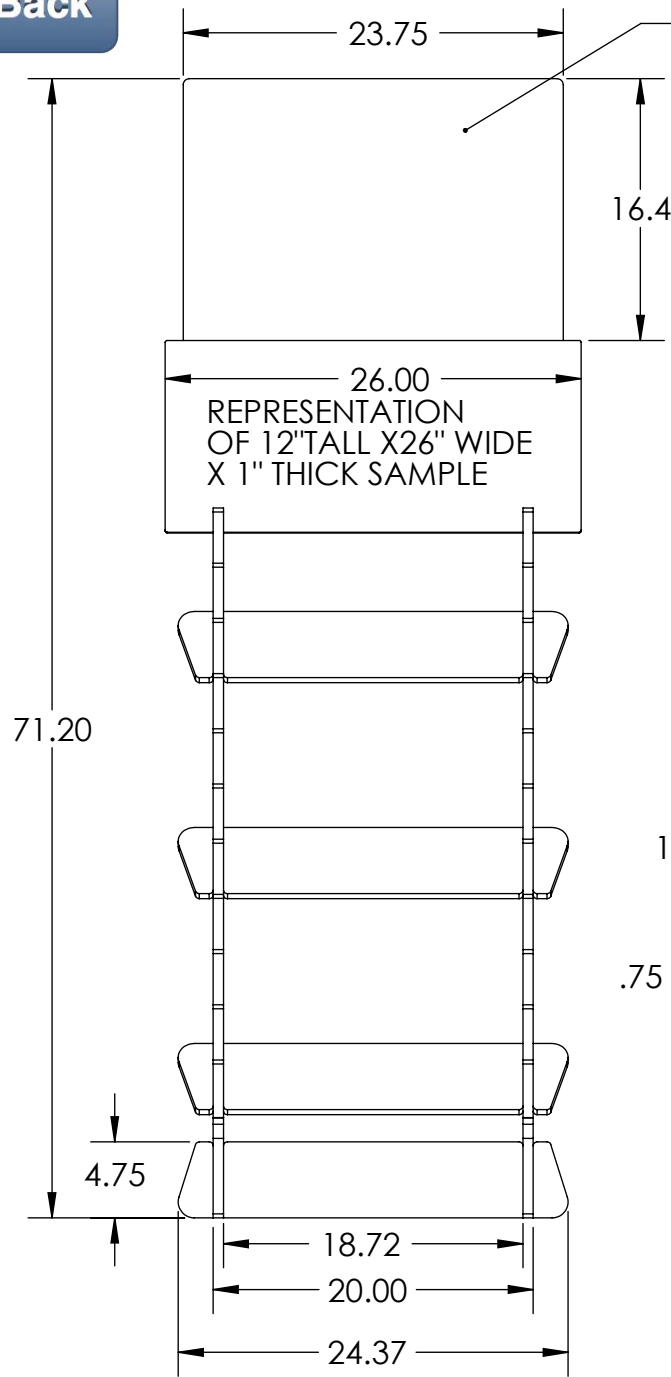

Back

SLOTS ARE 1-1/8" WIDE

ThomasRECOM TO APPLY A LITHO

1/4" THICK BLACK MDF SIGN HEADER

SLOTS 1-1/8"

5/8" THICK BLACK MDF