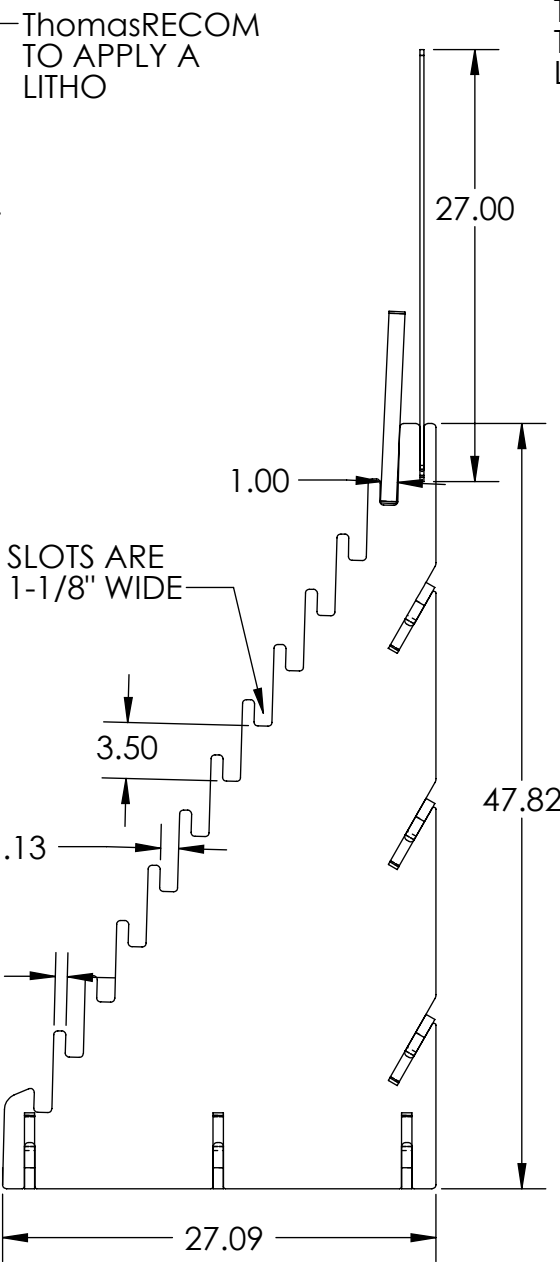

Back

SLOTS ARE 1-1/8" WIDE

ThomasRECOM TO APPLY A LITHO

1/4" THICK BLACK MDF SIGN HEADER

SLOTS 1-1/8"

5/8" THICK BLACK MDF