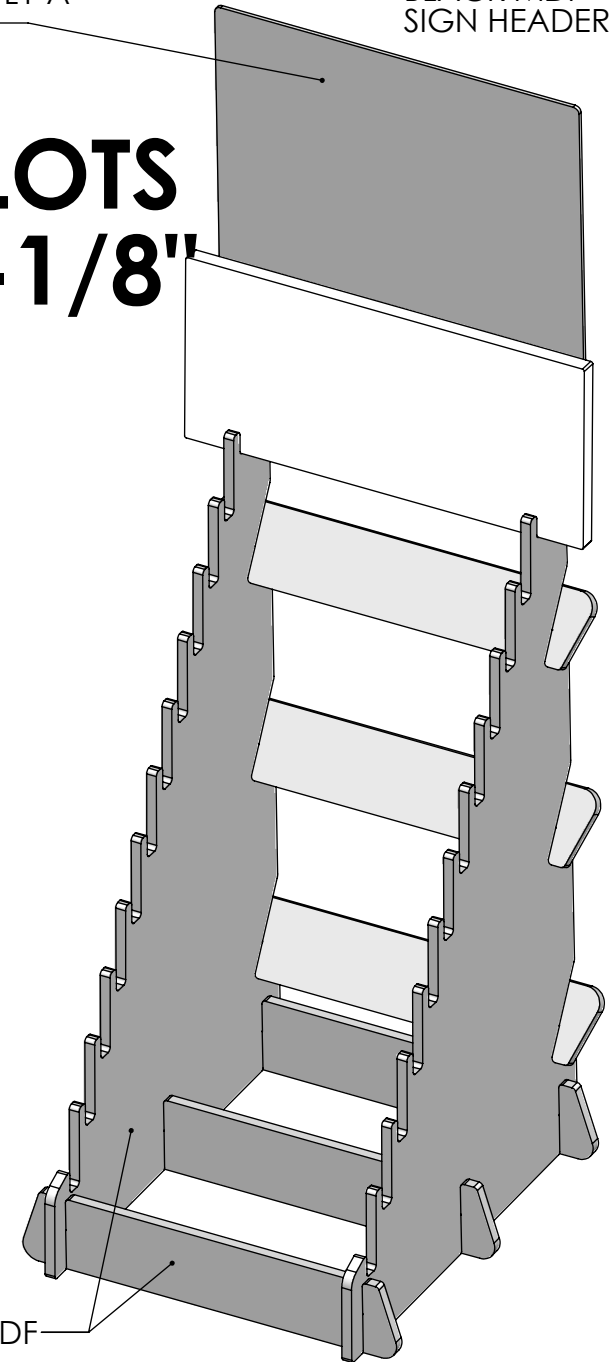

Back

SLOTS ARE 1-1/8" WIDE

ThomasRECOM TO APPLY A LITHO

1/4" THICK BLACK MDF SIGN HEADER

SLOTS 1-1/8"

5/8" THICK BLACK MDF