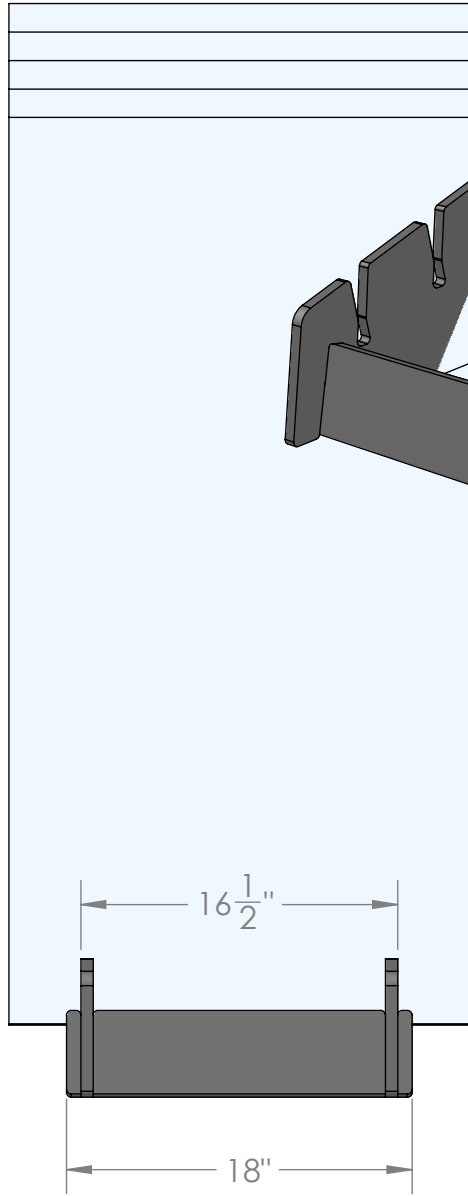

BLACK 5/8" MDF

"SLIP TOGETHER"
ASSEMBLY
(NO TOOLS
REQUIRED)