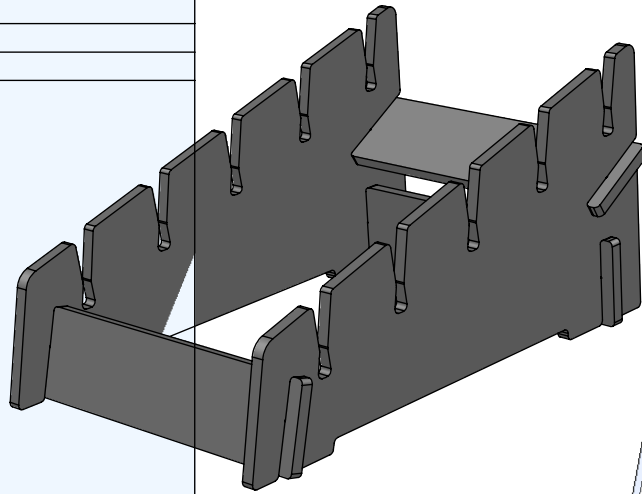

BLACK 5/8" MDF

"SLIP TOGETHER"
ASSEMBLY
(NO TOOLS
REQUIRED)