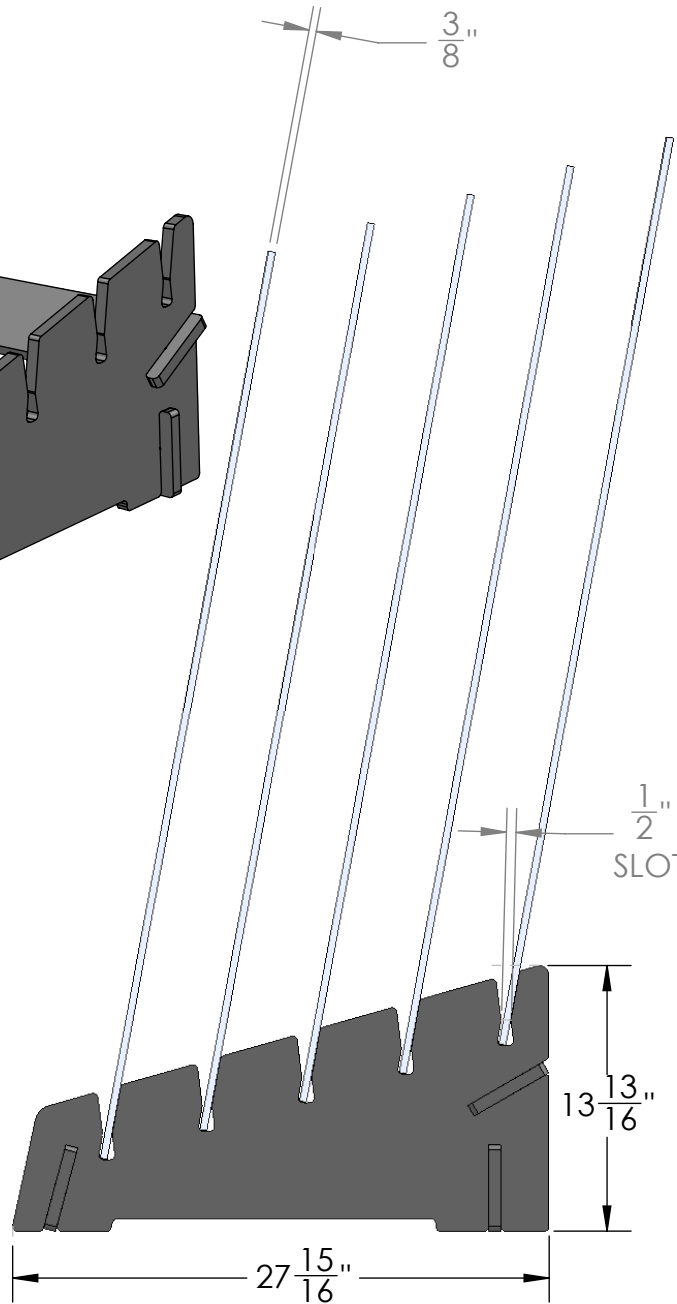

BLACK 5/8" MDF

"SLIP TOGETHER"
ASSEMBLY
(NO TOOLS
REQUIRED)