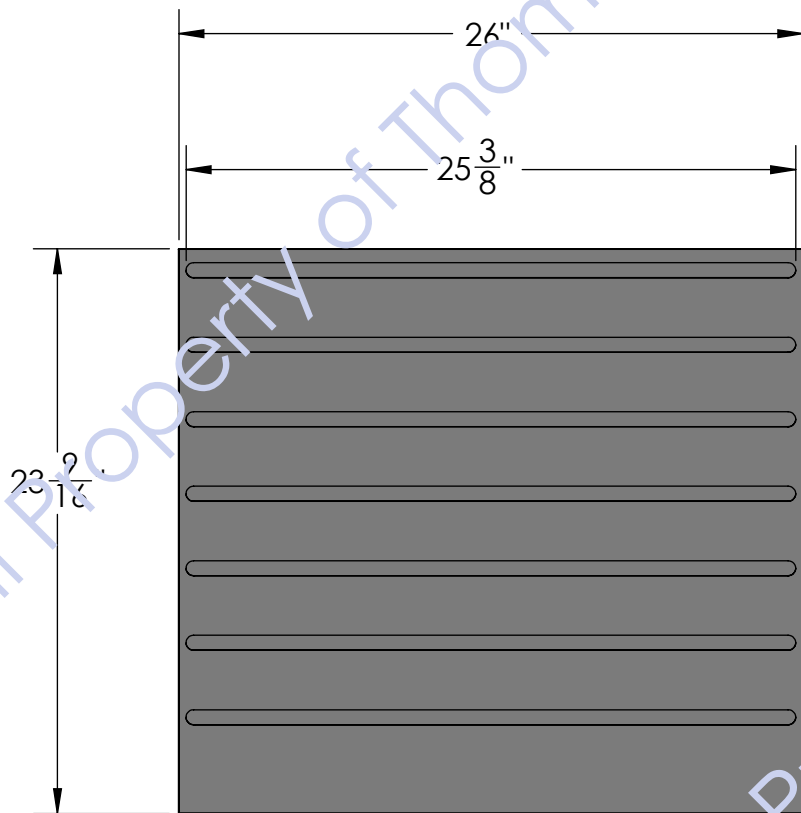

Back

SAMPLES 12" X 24" X 3/8" THICK

Intellectual Property of ThomasRECOM