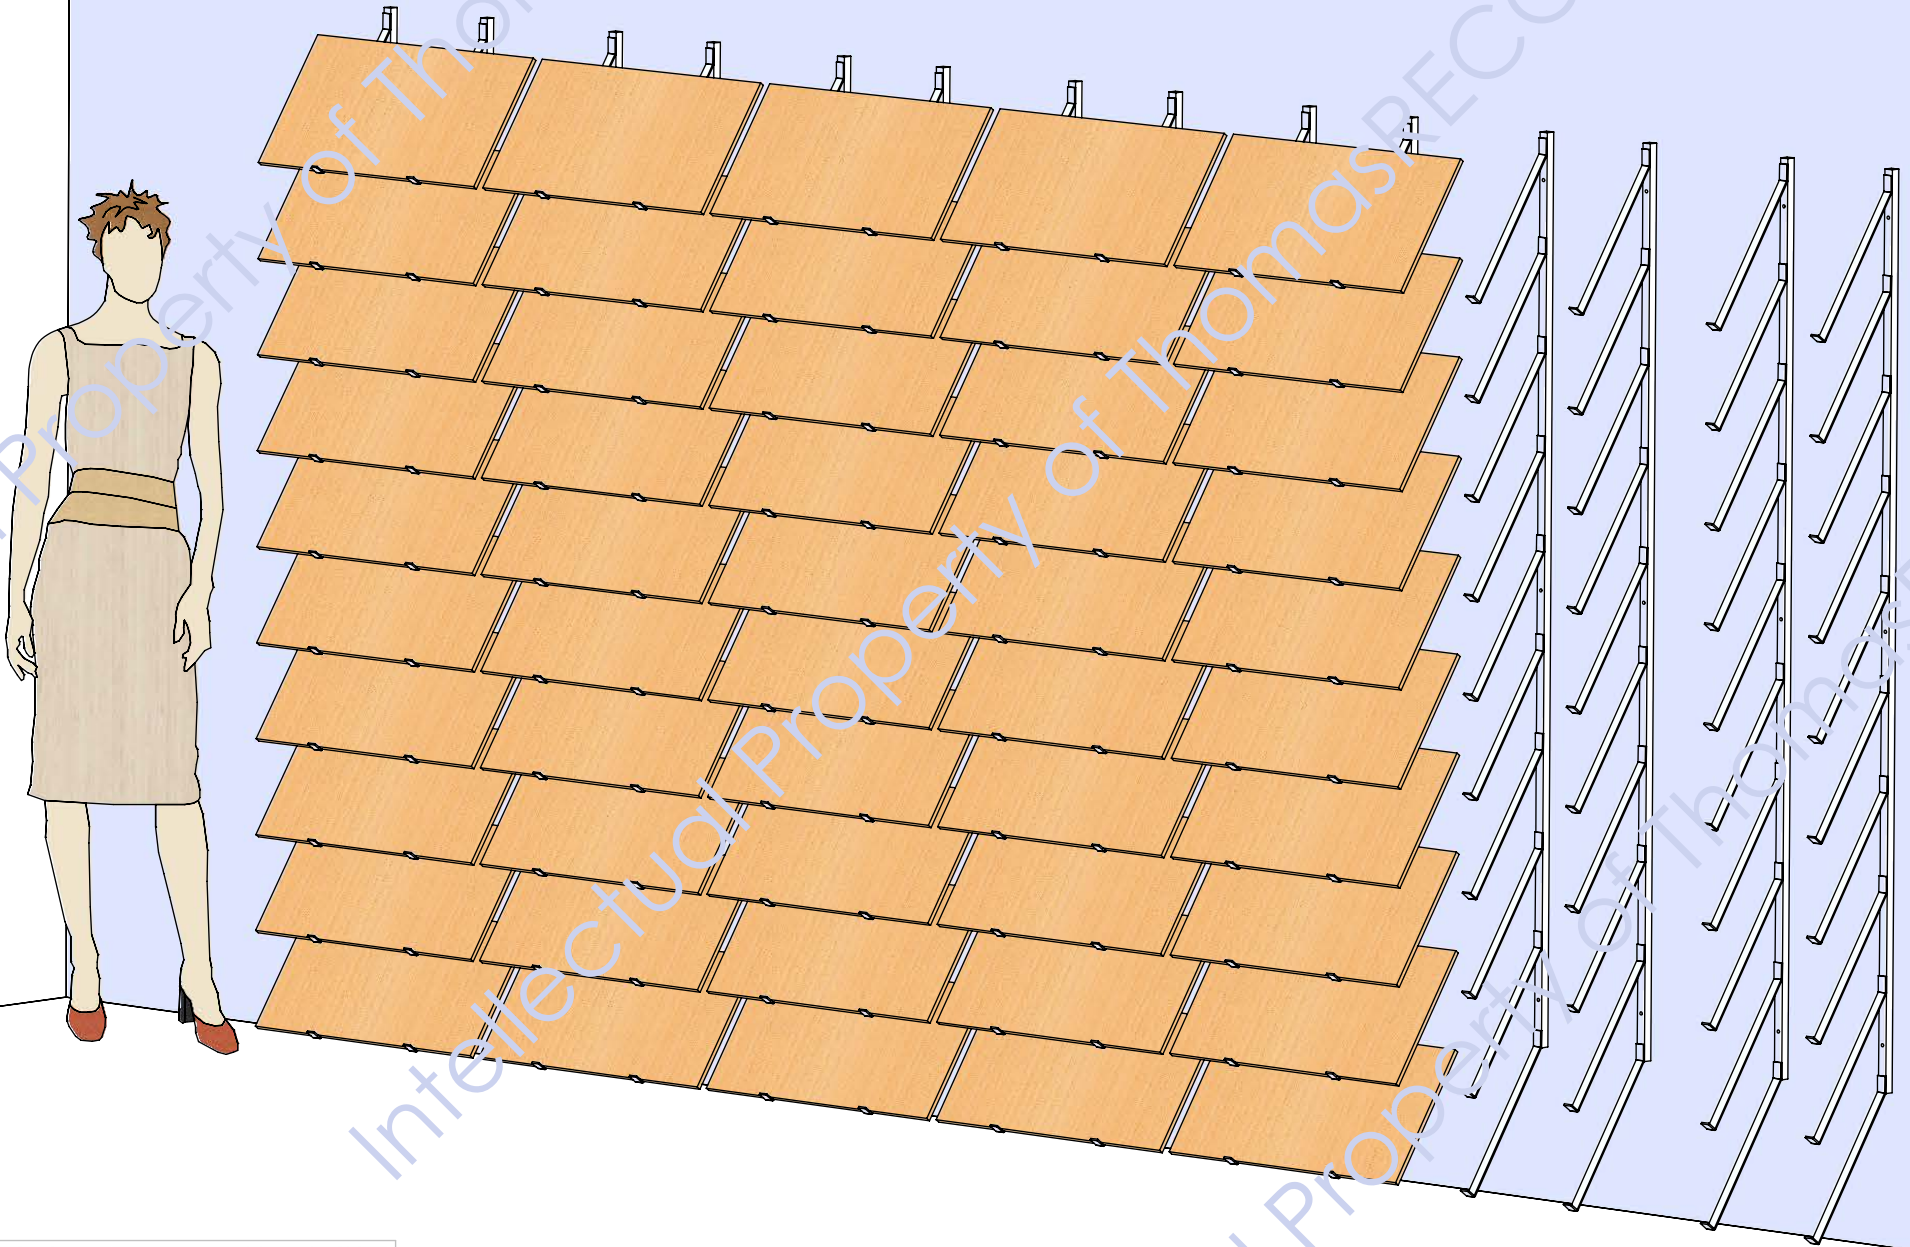

Back

POWDERCOAT MEDIUM GRAY

TO DISPLAY PLANKS THAT ARE 12" X 24"

3/4" STEEL TUBING

1/8" FLAT BAR