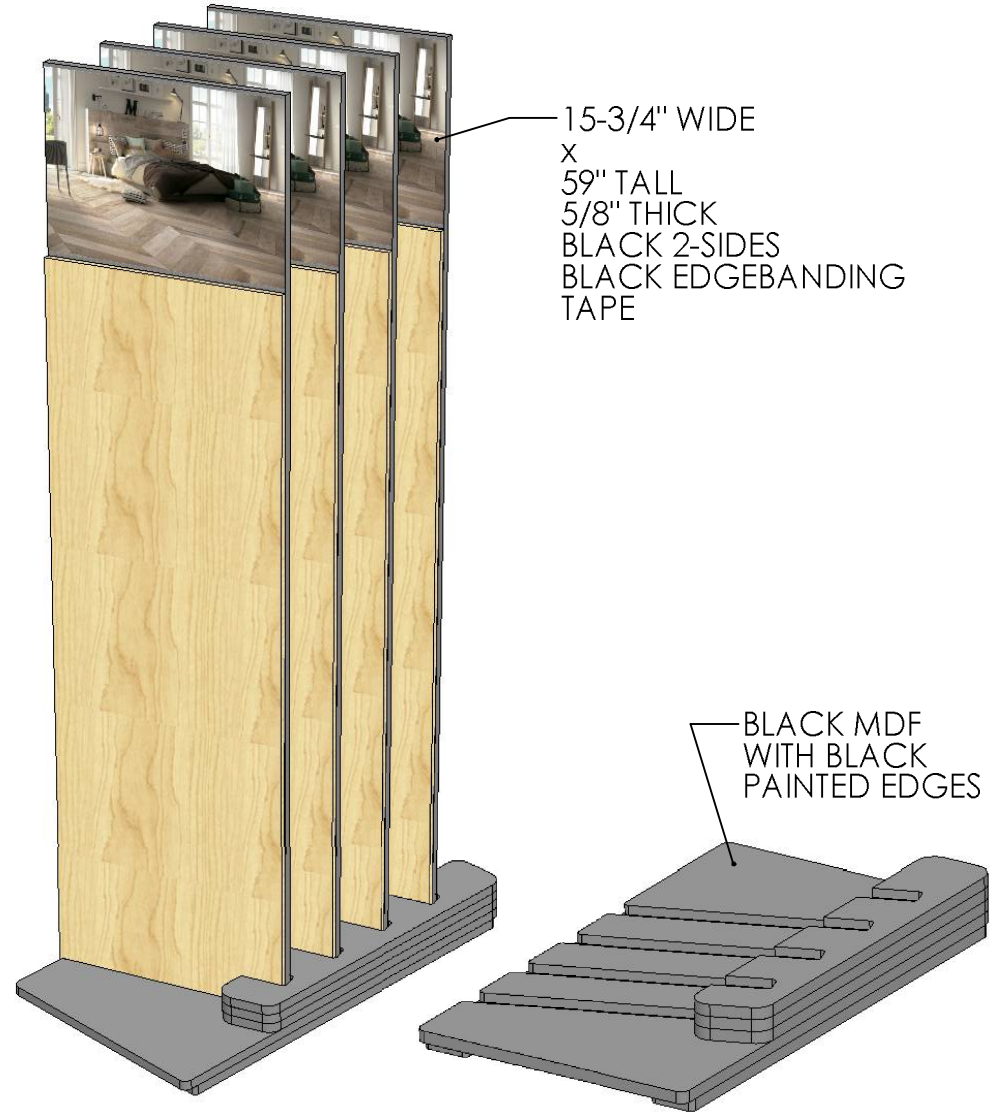

TOP VIEW

Back

BLACK MDF WITH BLACK PAINTED EDGES

FRONT VIEW

RUNNER STRIPS ON BOTTOM

RUNNER STRIPS ON BOTTOM

BOTTOM VIEW