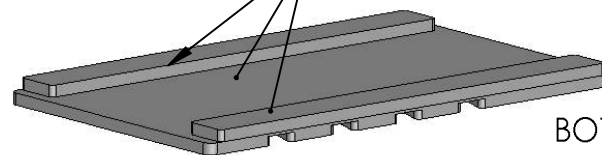

TOP VIEW

Back

BLACK MDF WITH BLACK PAINTED EDGES

FRONT VIEW

RUNNER STRIPS ON BOTTOM

RUNNER STRIPS ON BOTTOM

BOTTOM VIEW