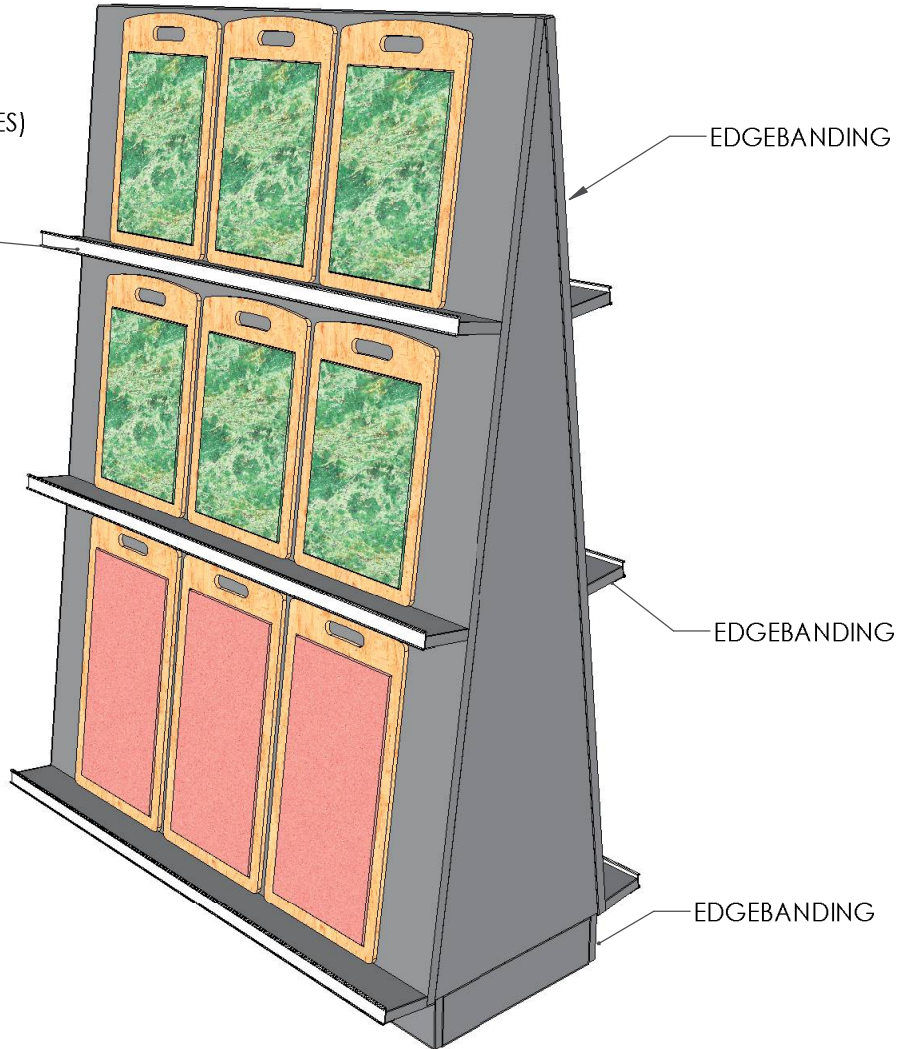

ALUMINUM SIGN CHANNEL (ALL SHELVES)
THIS CHANNEL IS FROM TACO METALS.
IT IS \$2.15/ FT

884-7202
850-014VEL
\$2.15/ FT