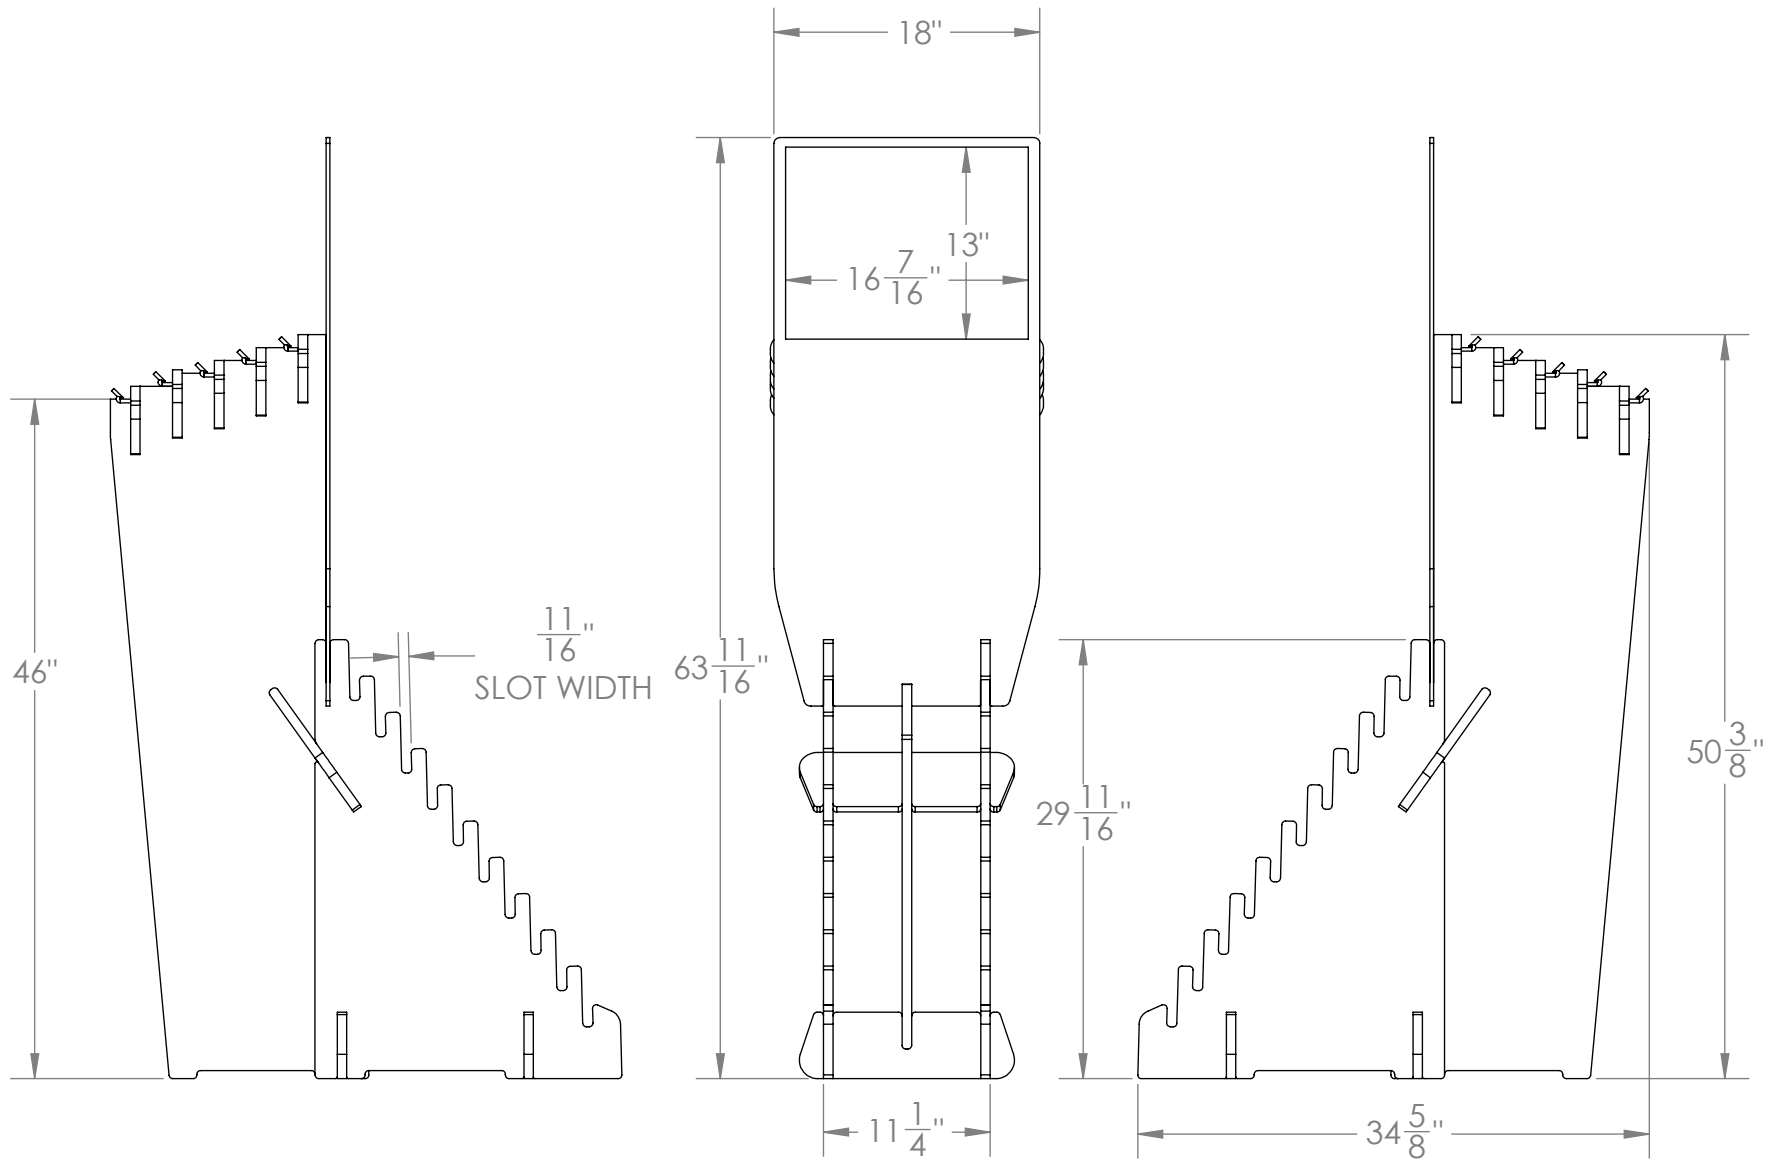

GRAPHIC APPLIED TO BOTH SIDES OF SIGNAGE HEADER

ALL BLACK MDF CONSTRUCTION

9" WIDE

SHIPS FLAT
ALL PARTS SLIP TOGETHER
NO TOOLS NEEDED
ASSEMBLY INSTRUCTION SHEET INCLUDED