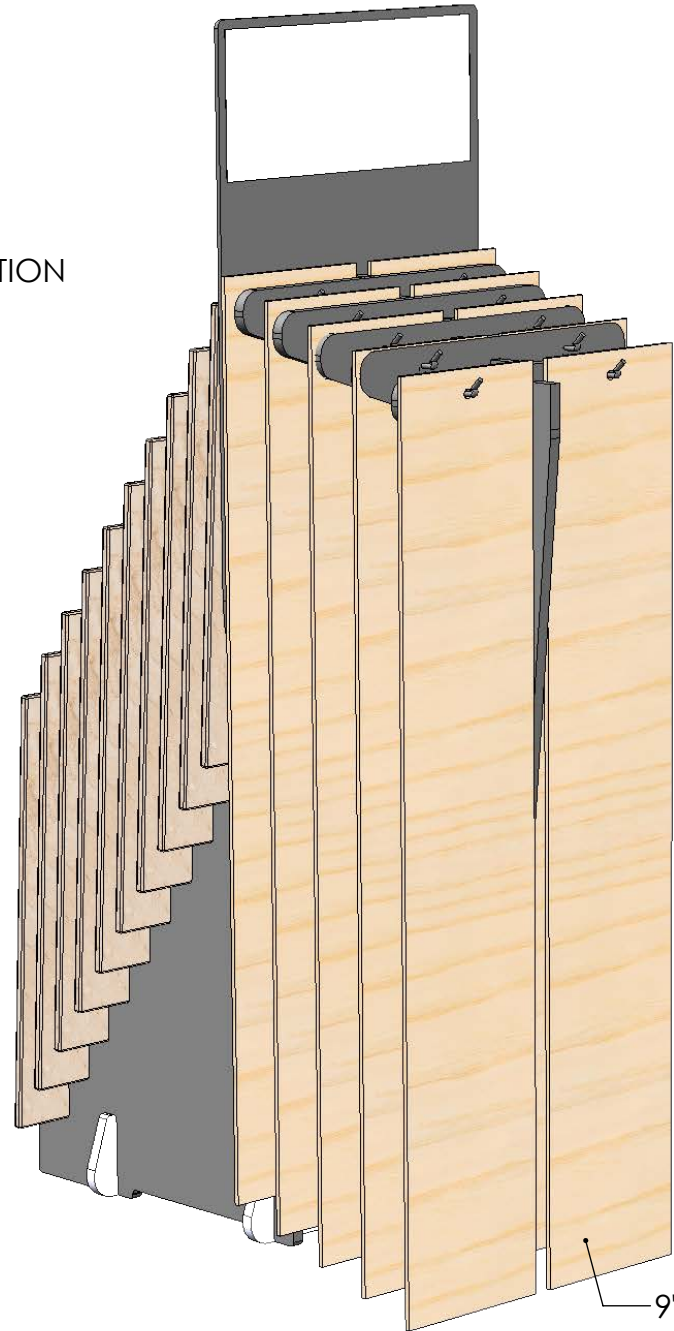

GRAPHIC APPLIED TO BOTH SIDES OF SIGNAGE HEADER

ALL BLACK MDF CONSTRUCTION

9" WIDE

SHIPS FLAT
ALL PARTS SLIP TOGETHER
NO TOOLS NEEDED
ASSEMBLY INSTRUCTION SHEET INCLUDED