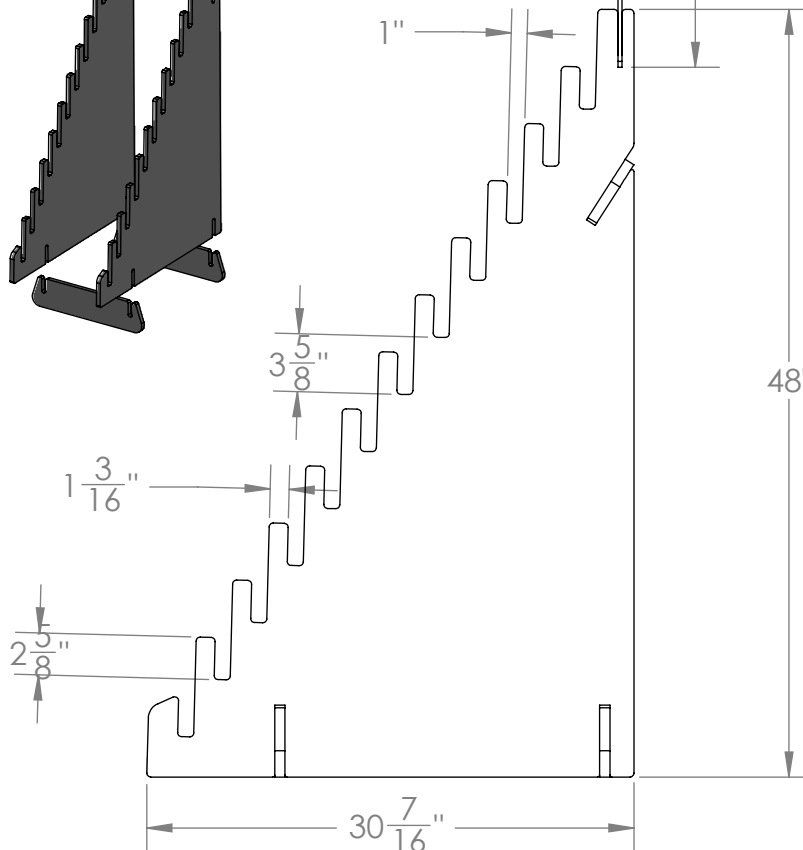

Back

ThomasRECOM TO APPLY A 2-COLOR SCREEN

REPRESENTATION OF 20"X20" SAMPLES WITH 7/8" CHANNELS TOP&BOTTOM

1/4" THICK BLACK MDF SIGN HEADER 17-1/2" WIDE WITH 9-3/8" EXPOSED HEIGHT

5/8" THICK BLACK MDF WITH BLACK PAINTED EDGES

RED

WHITE