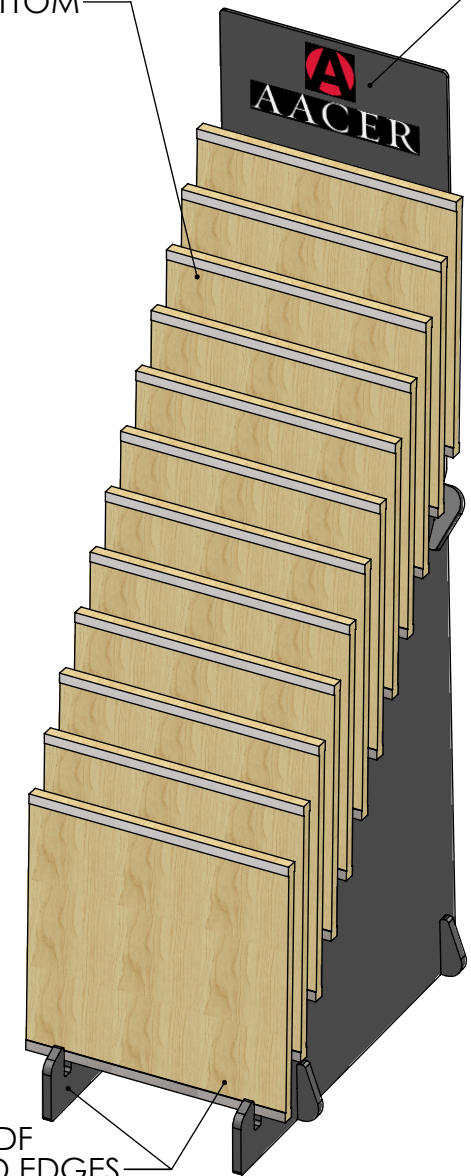

Back

ThomasRECOM TO APPLY A 2-COLOR SCREEN

REPRESENTATION OF 20"X20" SAMPLES WITH 7/8" CHANNELS TOP&BOTTOM

1/4" THICK BLACK MDF SIGN HEADER 17-1/2" WIDE WITH 9-3/8" EXPOSED HEIGHT

5/8" THICK BLACK MDF WITH BLACK PAINTED EDGES

RED

WHITE