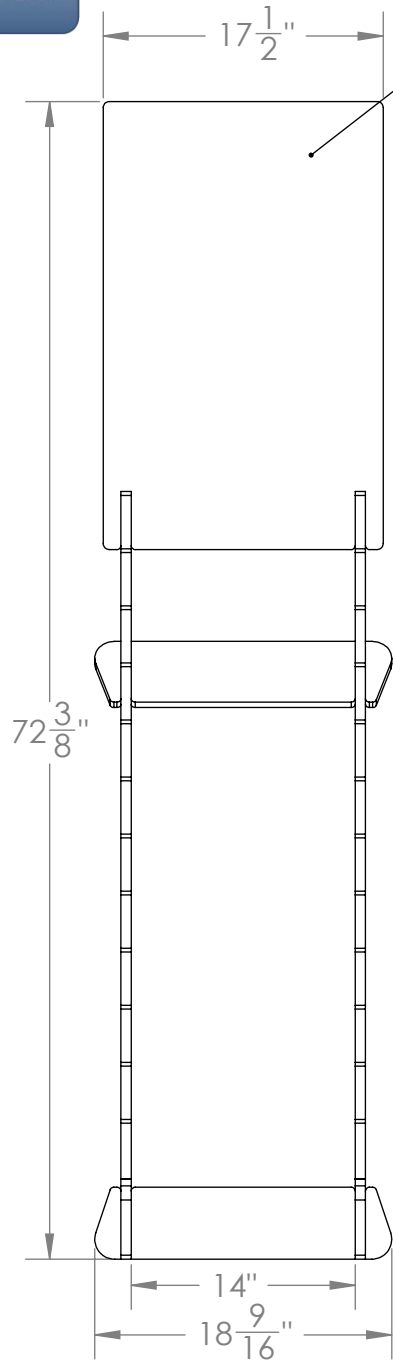

Back

ThomasRECOM TO APPLY A 2-COLOR SCREEN

REPRESENTATION OF 20"X20" SAMPLES WITH 7/8" CHANNELS TOP&BOTTOM

1/4" THICK BLACK MDF SIGN HEADER 17-1/2" WIDE WITH 9-3/8" EXPOSED HEIGHT

5/8" THICK BLACK MDF WITH BLACK PAINTED EDGES

RED

WHITE