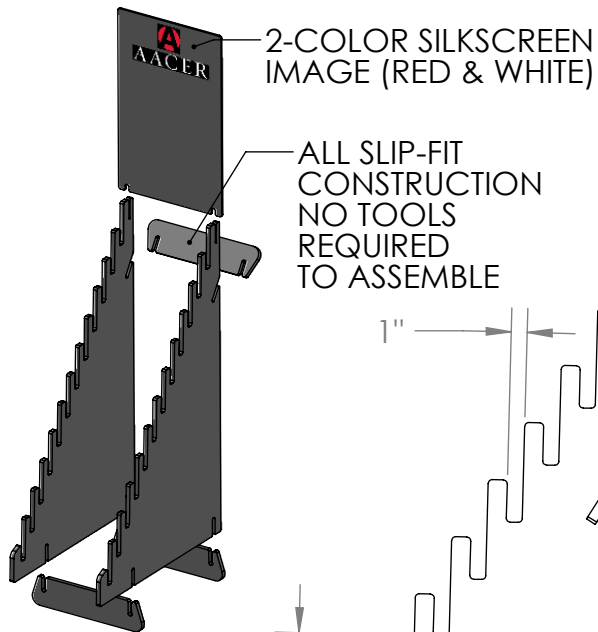

Back

ThomasRECOM TO APPLY A 2-COLOR SCREEN

REPRESENTATION OF 20"X20" SAMPLES WITH 7/8" CHANNELS TOP&BOTTOM

1/4" THICK BLACK MDF SIGN HEADER 17-1/2" WIDE WITH 9-3/8" EXPOSED HEIGHT

5/8" THICK BLACK MDF WITH BLACK PAINTED EDGES

RED

WHITE