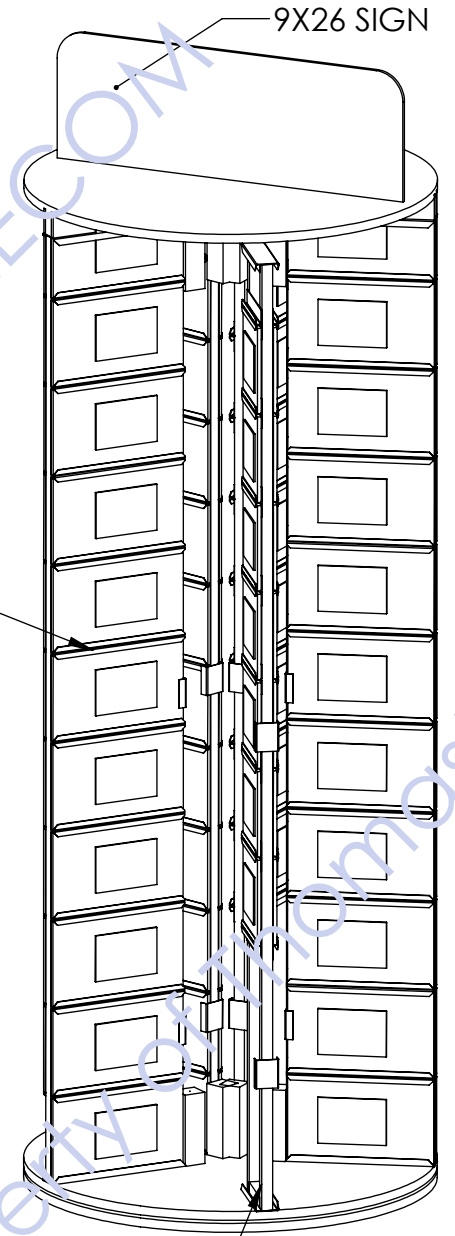

ALL PANELS SCREW TOGETHER
PANEL WINGS AND BASE
PACK FLAT IN THIN CARTON

STEEL FRAME POWDERCOAT
TEXTURE BLACK

CHANNELS
WITH 5/16"
I.D.

5/8" THICK PANELS ON LAZY SUSAN