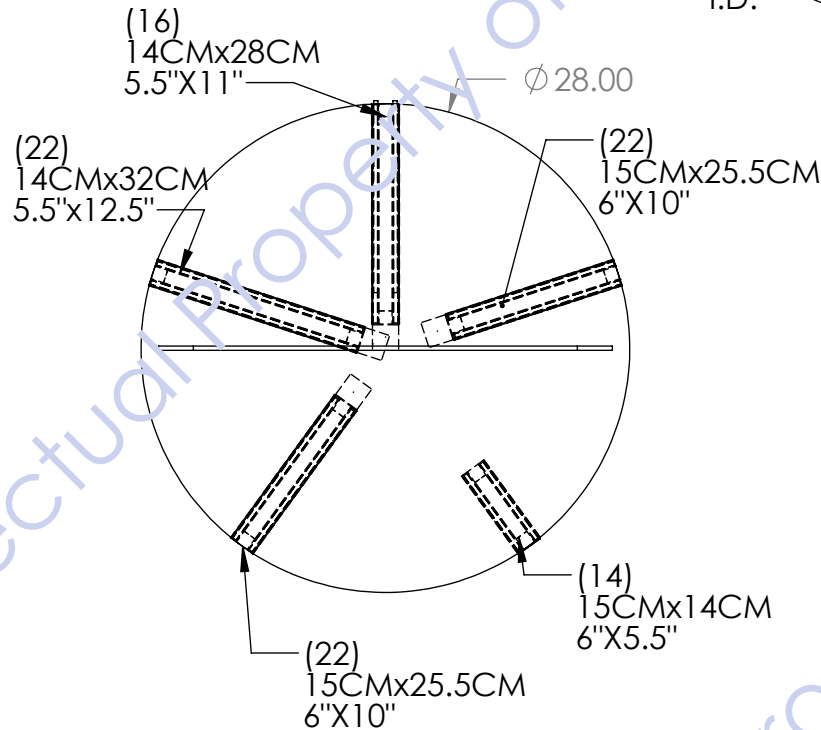

ALL PANELS SCREW TOGETHER
PANEL WINGS AND BASE
PACK FLAT IN THIN CARTON

STEEL FRAME POWDERCOAT
TEXTURE BLACK

CHANNELS
WITH 5/16"
I.D.

5/8" THICK PANELS ON LAZY SUSAN