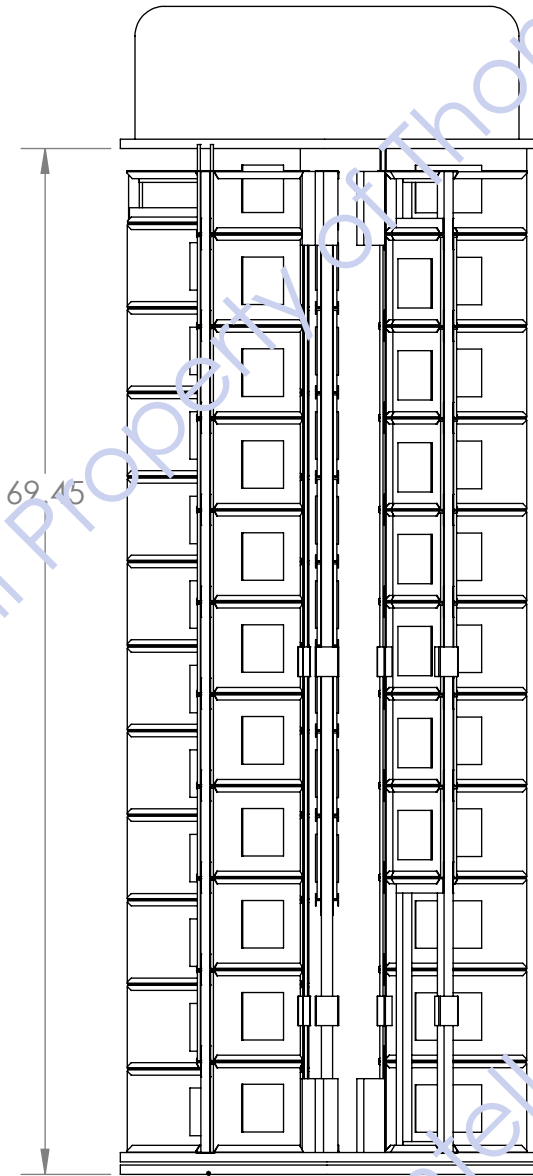

ALL PANELS SCREW TOGETHER
PANEL WINGS AND BASE
PACK FLAT IN THIN CARTON

STEEL FRAME POWDERCOAT
TEXTURE BLACK

CHANNELS
WITH 5/16"
I.D.

5/8" THICK PANELS ON LAZY SUSAN