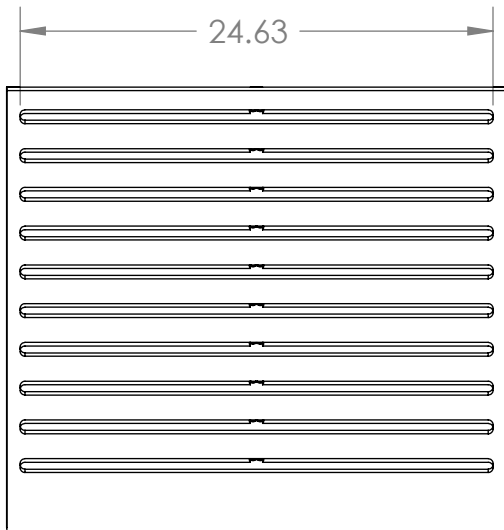

ALL 5/8" THICK MDF

ACCEPTS 24" WIDE TILES  
OR BOARDS

SOLID "BOX" CONSTRUCTION  
GLUED AND SCREWED TOGETHER

ALL OUTSIDE EXPOSED EDGES  
ARE EDGEBANDED BLACK

CUSTOM SIZES/DESIGNS AVAILABLE!!!

**PRICING 1/CARTON**