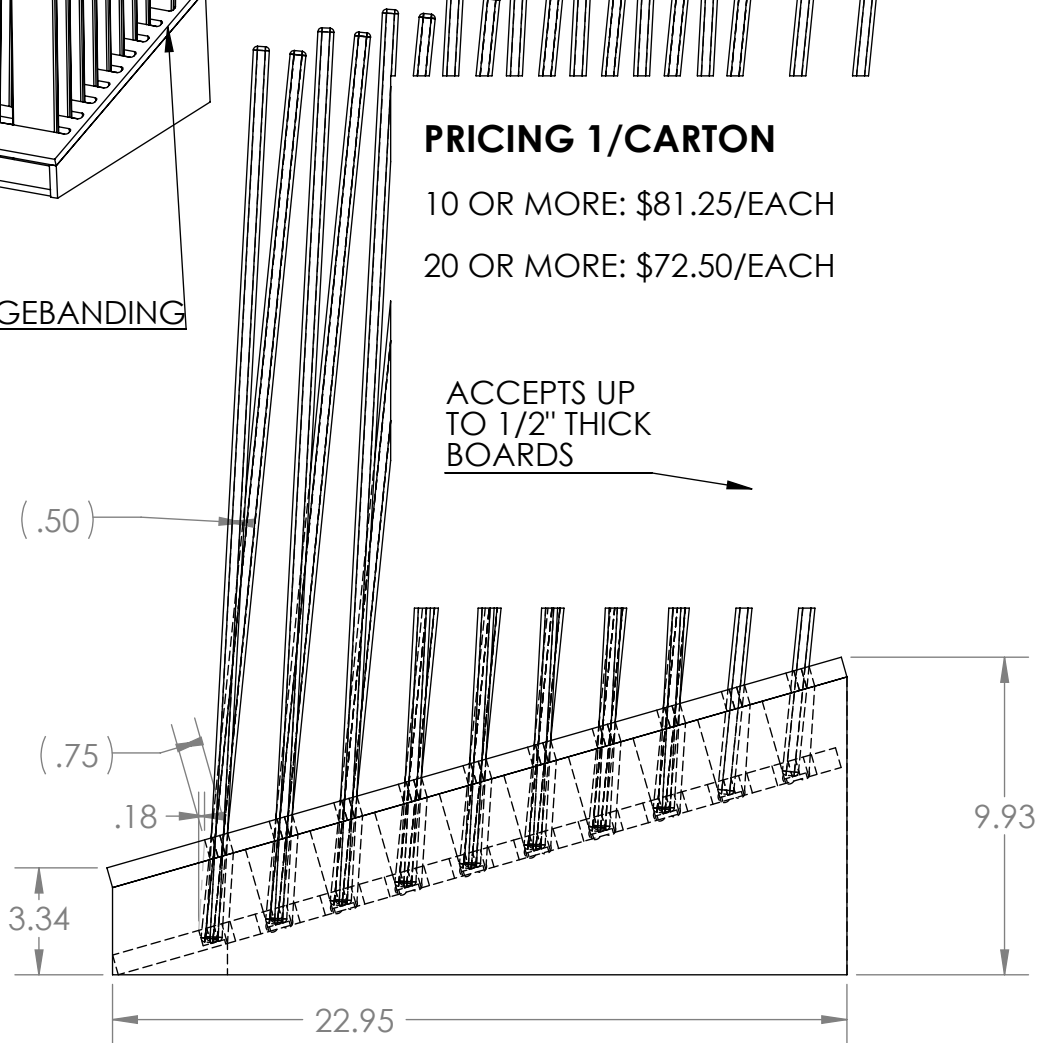

ALL 5/8" THICK MDF

ACCEPTS 24" WIDE TILES  
OR BOARDS

SOLID "BOX" CONSTRUCTION  
GLUED AND SCREWED TOGETHER

ALL OUTSIDE EXPOSED EDGES  
ARE EDGEBANDED BLACK

CUSTOM SIZES/DESIGNS AVAILABLE!!!

**PRICING 1/CARTON**

10 OR MORE: \$81.25/EACH

20 OR MORE: \$72.50/EACH

ACCEPTS UP  
TO 1/2" THICK  
BOARDS